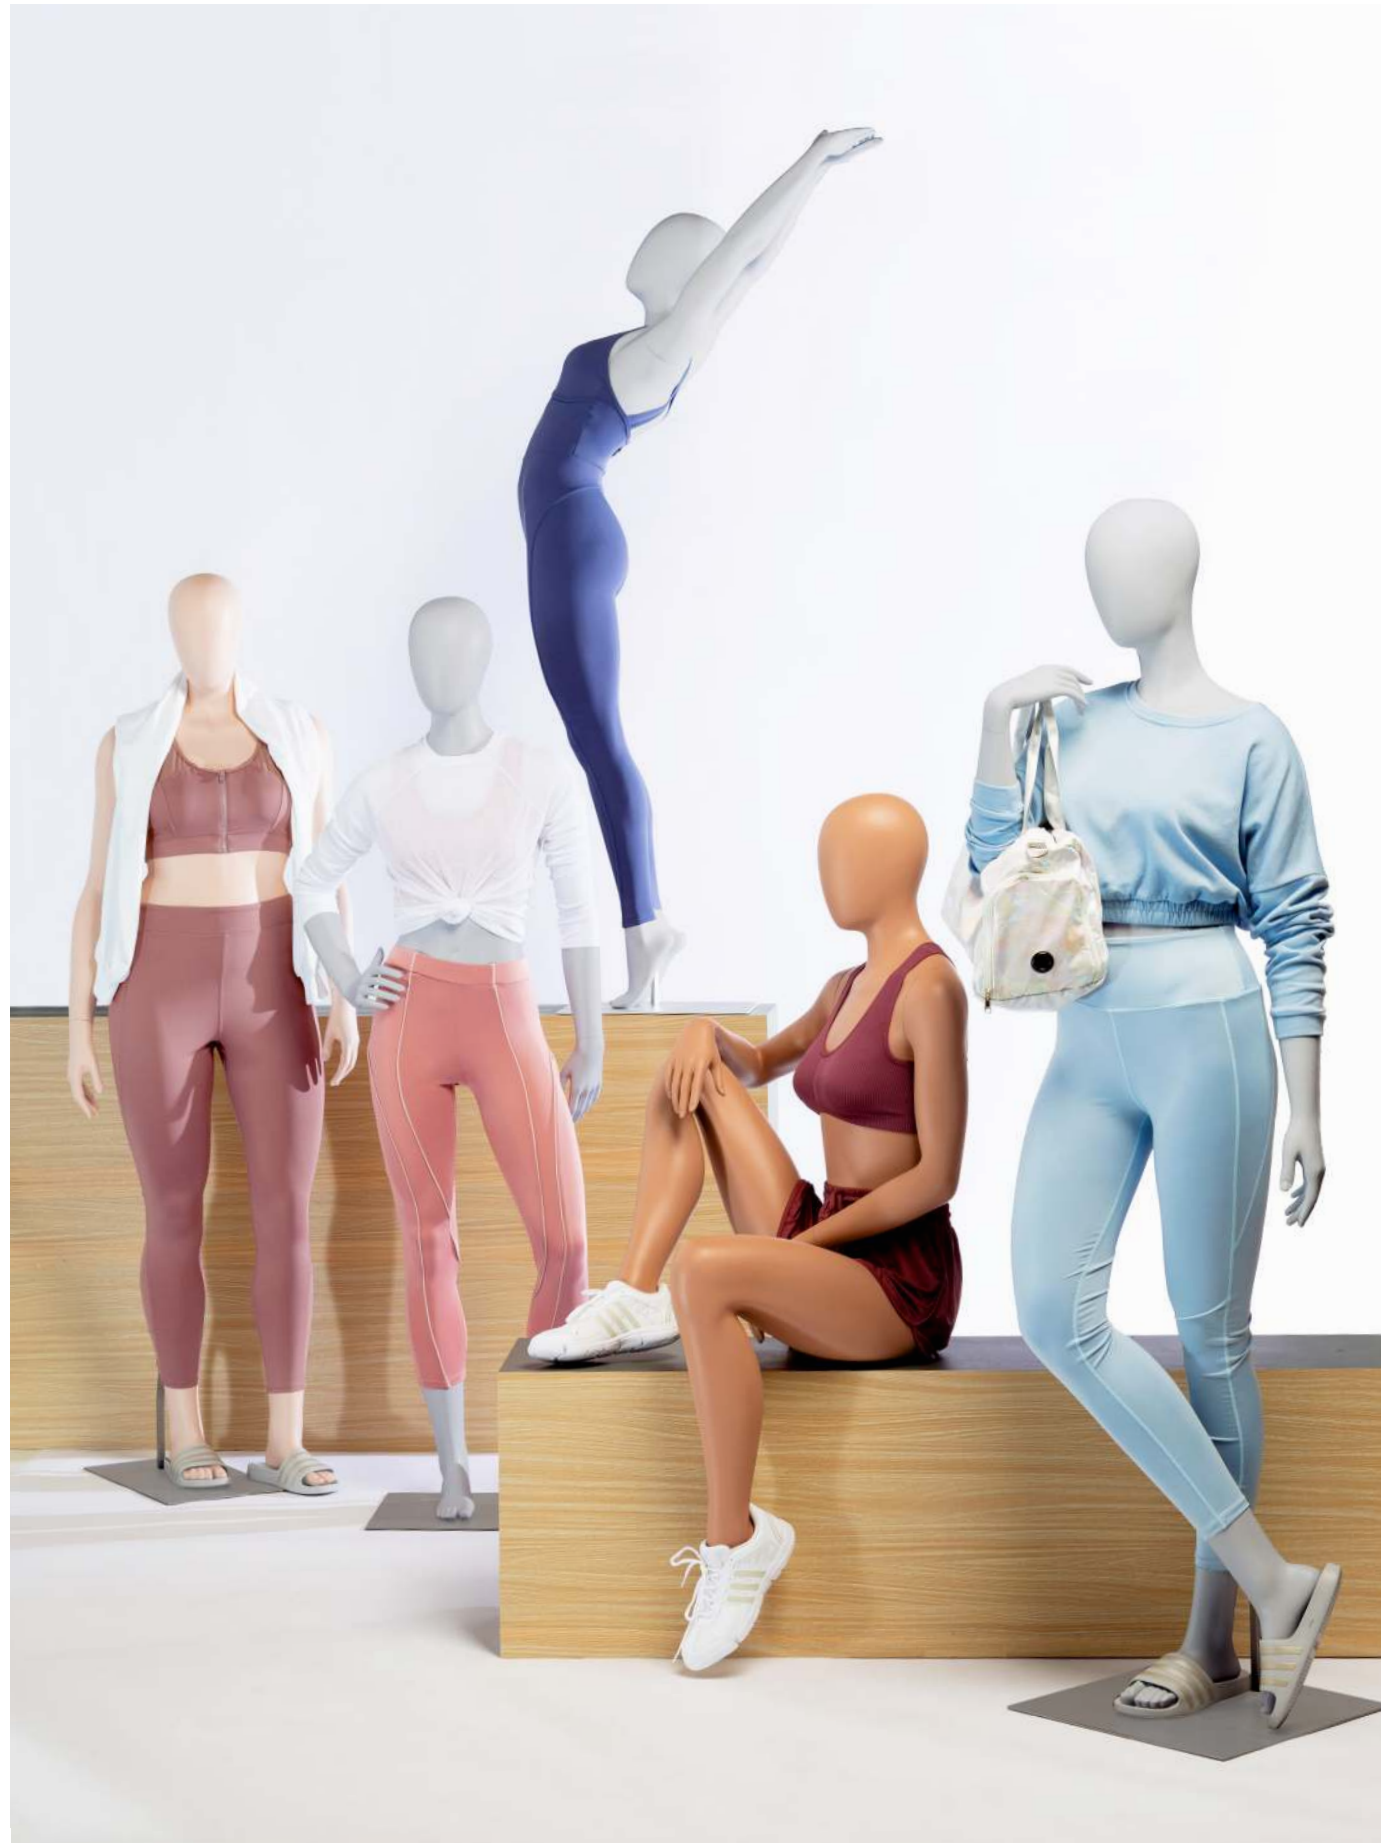

SWEAT

volume 2

FUSION

SWEAT

Performance fashion forms by Fusion

CONTENTS

pg. 3
collection introduction

pg. 6
female forms

pg. 14
male forms

pg. 21
product details

STUDIO-TO-STREET

Inspired by technical activewear,
contemporary fashion, & sculpted bodies.

Strong, fit, and self-assured bodies offer a mindfully modern
approach to active fashion. Dynamic movements are
punctuated by toned figures and confident poses, perfectly
wearing daily go-to studio pieces that carry over into the street.

vol. 2 2022

TECHNICAL CONTEMPORARY SCULPTED

Forms for all, no matter the practice.

Poses for yoga, running, working out, and most other sweaty pursuits. Transformation comes in all shapes and sizes.

vol. 2 2022