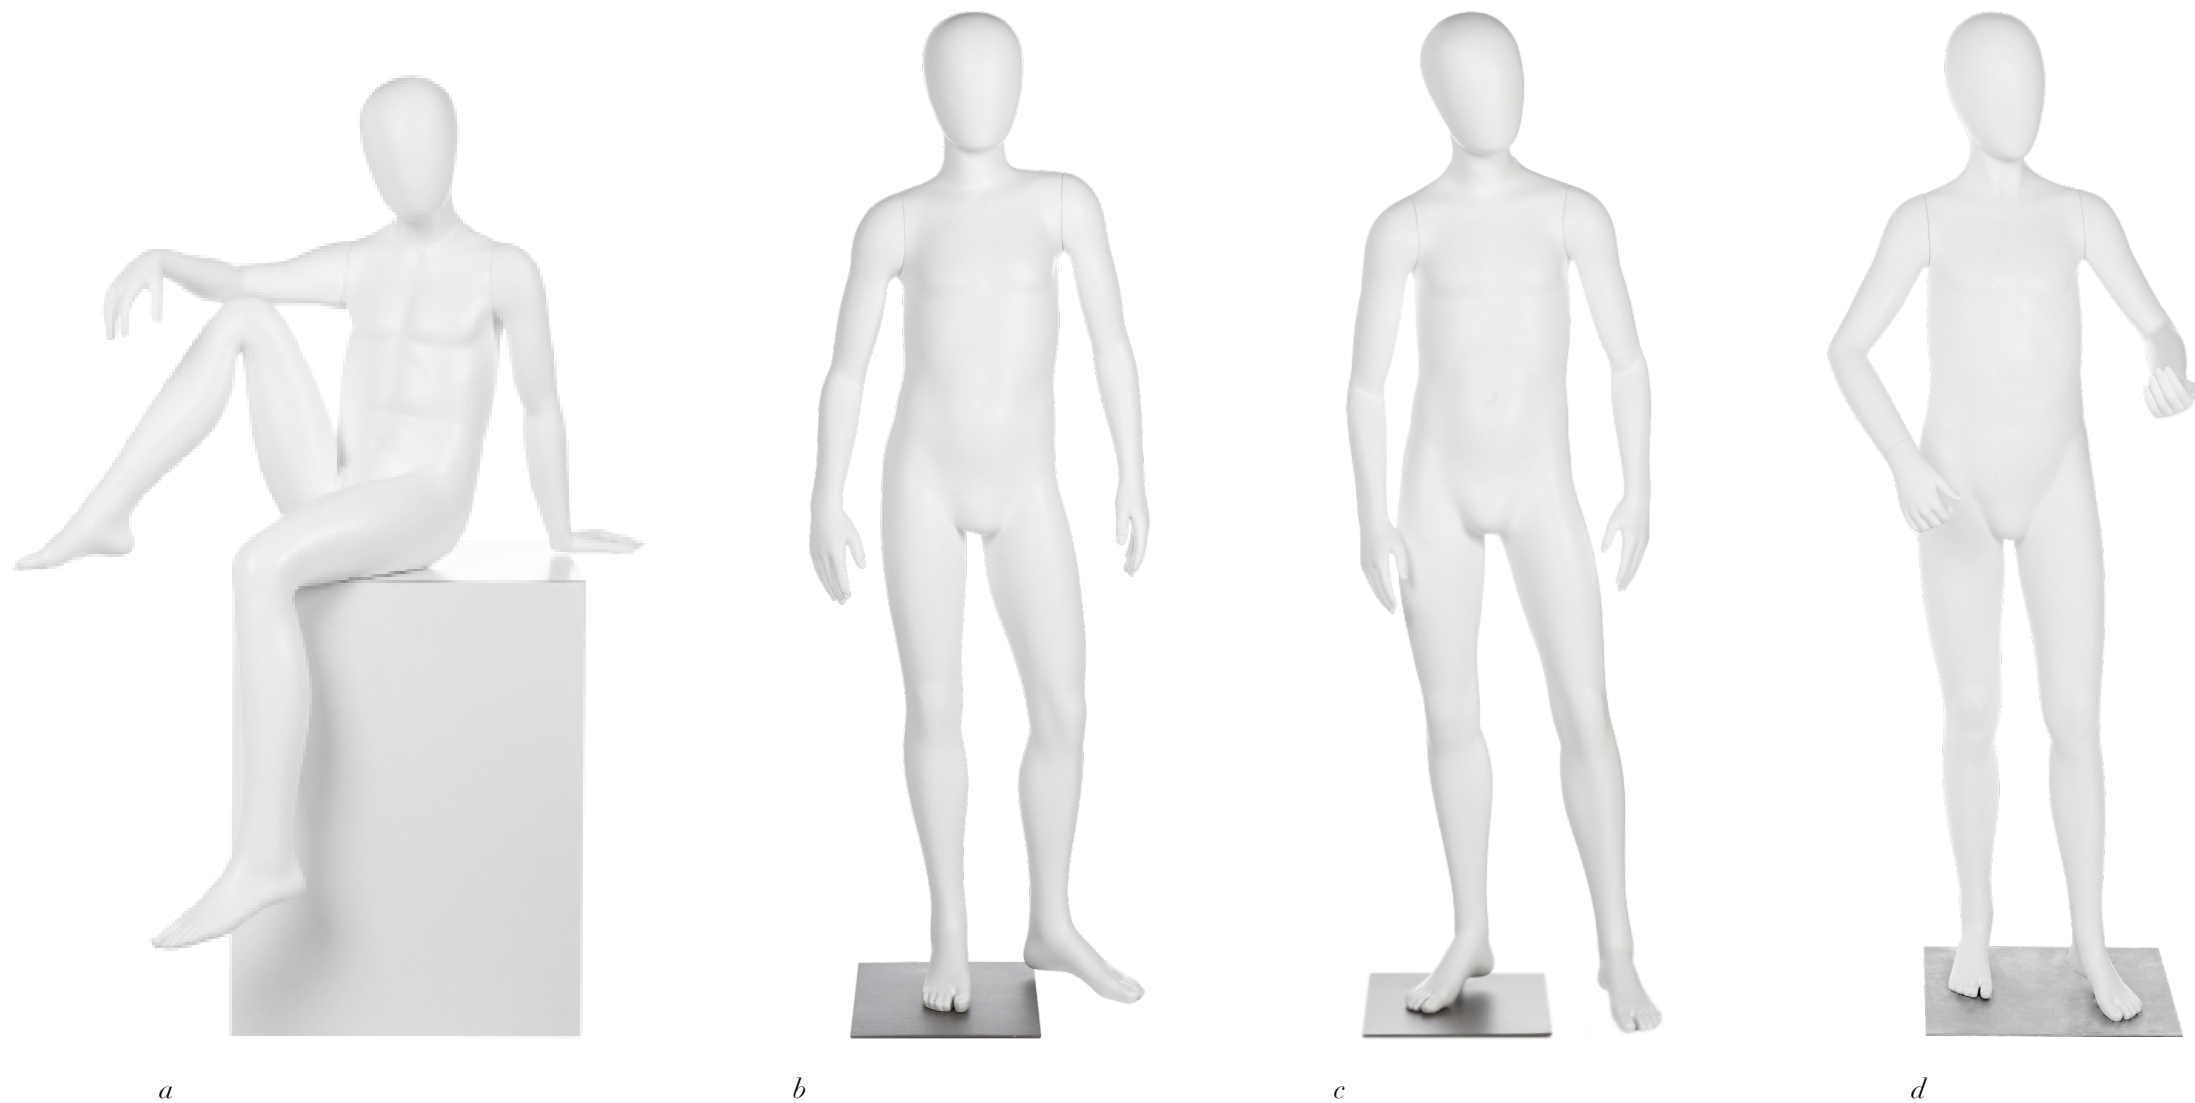

COLLECTION IS AVAILABLE IN CUSTOM AND ESSENTIAL FINISHES.
<https://www.fusionspecialties.com/mannequin-finishes>