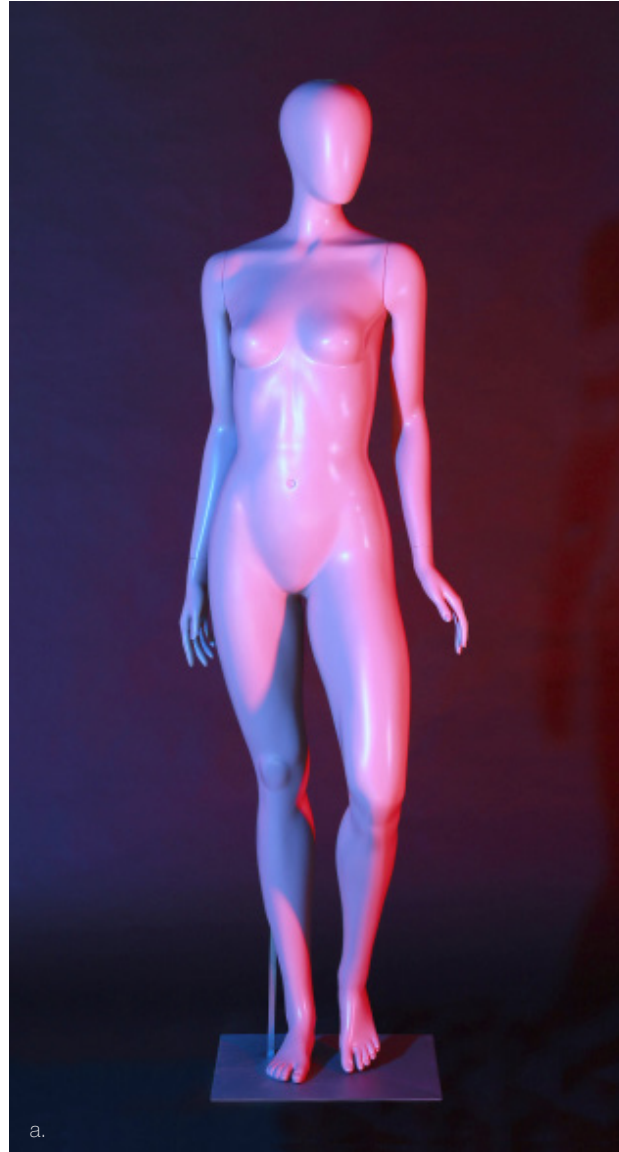

The Empower Collection features modern positioning, body tone, and angles for natural, high-impact postures that embody today's physiques so brands can create a truly inclusive in-store experience that empowers everyone.

Sculpted to represent the body shapes and sizes of real women.

Powerful Poses

Inspired by those who embrace their figures.

Harmonious Presentation

Engineered to be effortlessly mixed and matched.

Relatable Realism

BOLD

CONFIDENTIAL

a.
Issa
size 4
PN #500-3505

b.
Issa Hip Arms
size 4
PN #500-3539

c.

d.

c.
Freya
size 12
PN #500-3501

d.
Freya Hip Arm
size 12
PN #500-3567