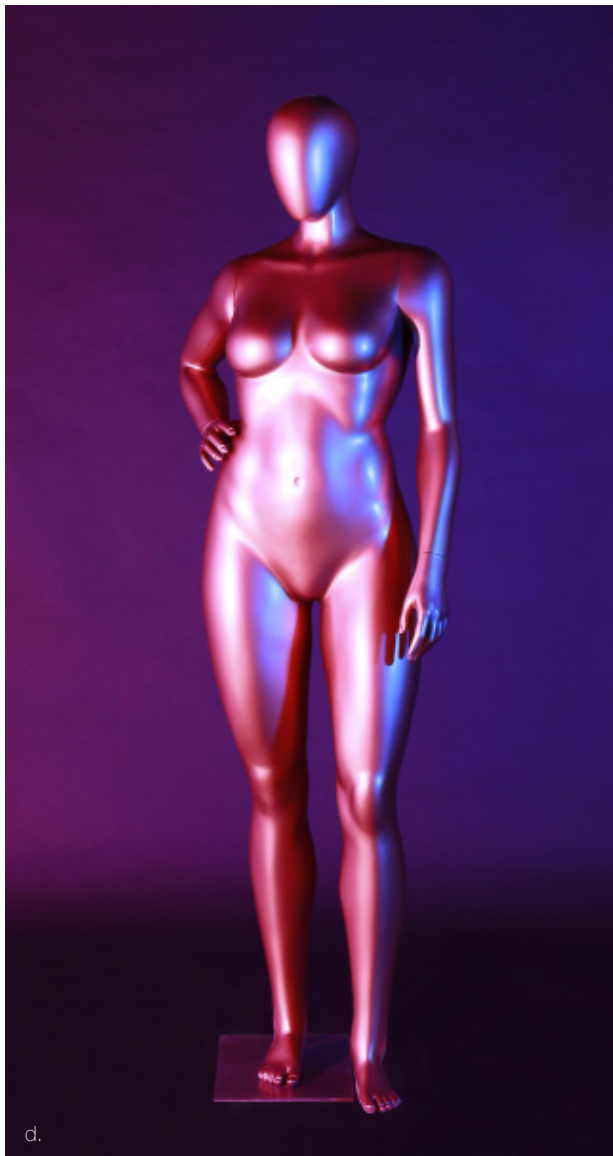

The Empower Collection features modern positioning, body tone, and angles for natural, high-impact postures that embody today's physiques so brands can create a truly inclusive in-store experience that empowers everyone.

Sculpted to represent the body shapes and sizes of real women.

Powerful Poses

Inspired by those who embrace their figures.

Harmonious Presentation

Engineered to be effortlessly mixed and matched.

Relatable Realism

BOLD

CONFIDENTIAL

a.
Issa
size 4
PN #500-3505

b.
Issa Hip Arms
size 4
PN #500-3539

c.

d.

c.
Freya
size 12
PN #500-3501

d.
Freya Hip Arm
size 12
PN #500-3567