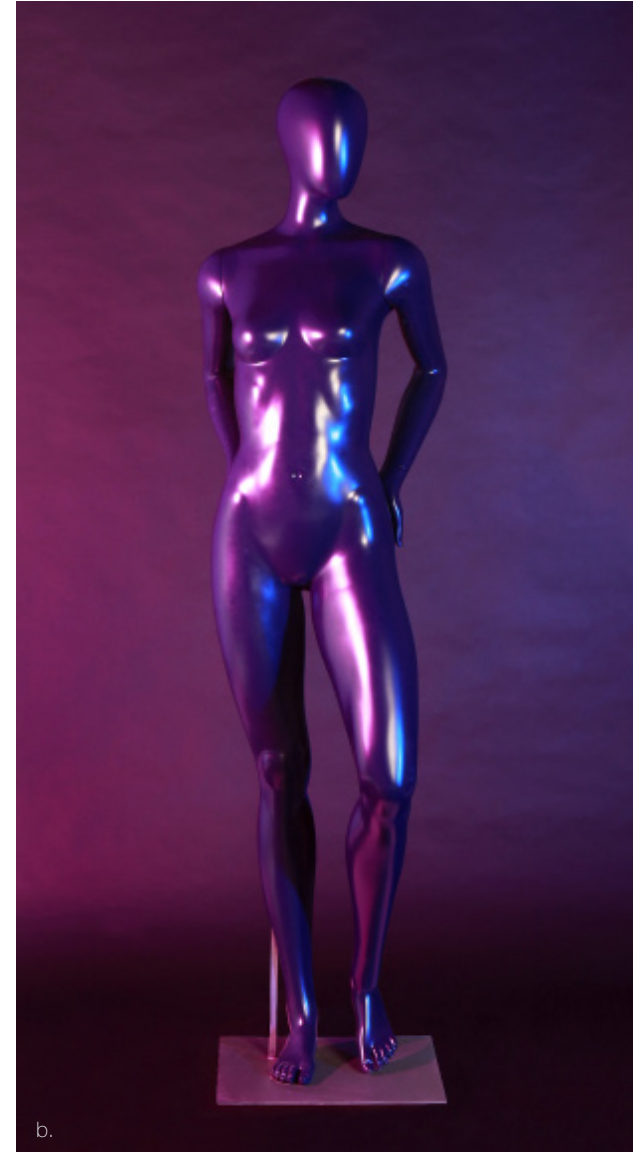

The Empower Collection features modern positioning, body tone, and angles for natural, high-impact postures that embody today's physiques so brands can create a truly inclusive in-store experience that empowers everyone.

Sculpted to represent the body shapes and sizes of real women.

Powerful Poses

Inspired by those who embrace their figures.

Harmonious Presentation

Engineered to be effortlessly mixed and matched.

Relatable Realism

Reimagined to embody today's bold femininity through mannequin positioning, body tone, and angles for natural, fashion poses.

Style-focused Athleticism

Created to convey an effortless street-style cool, all with the energy of an active lifestyle through self-assured figures.

BOLD

CONFIDENTIAL

a.
Issa
size 4
PN #500-3505

b.
Issa Hip Arms
size 4
PN #500-3539

c.

d.

c.
Freya
size 12
PN #500-3501

d.
Freya Hip Arm
size 12
PN #500-3567