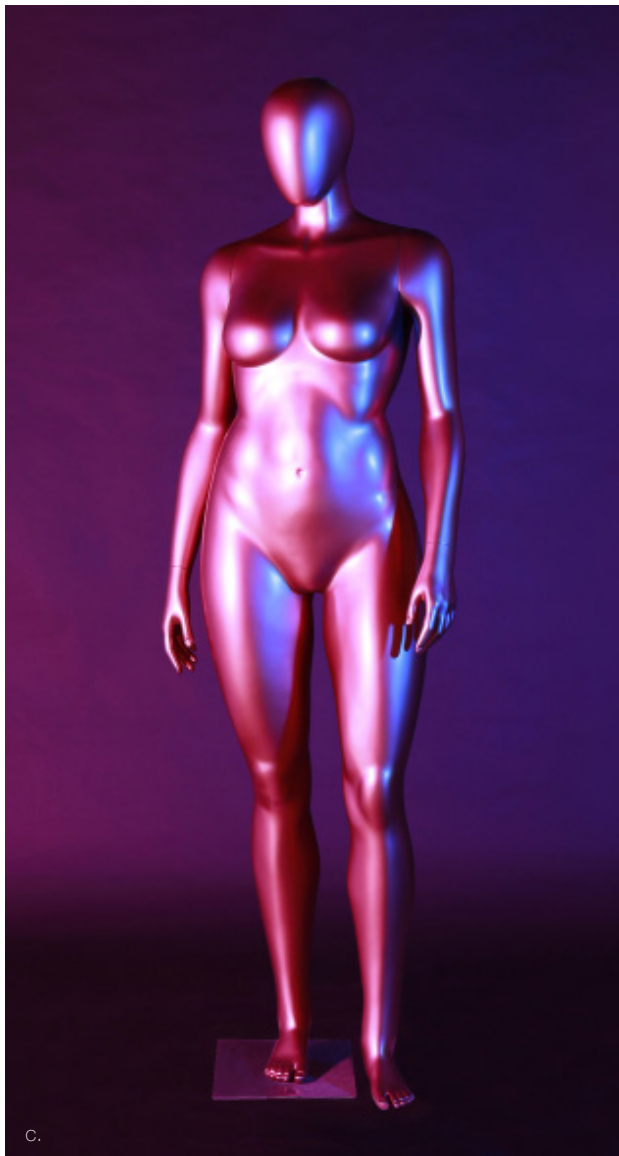

The Empower Collection features modern positioning, body tone, and angles for natural, high-impact postures that embody today's physiques so brands can create a truly inclusive in-store experience that empowers everyone.

Sculpted to represent the body shapes and sizes of real women.

Powerful Poses

Inspired by those who embrace their figures.

Harmonious Presentation

Engineered to be effortlessly mixed and matched.

Relatable Realism

BOLD

CONFIDENTIAL

a.
Issa
size 4
PN #500-3505

b.
Issa Hip Arms
size 4
PN #500-3539

c.

d.

c.
Freya
size 12
PN #500-3501

d.
Freya Hip Arm
size 12
PN #500-3567