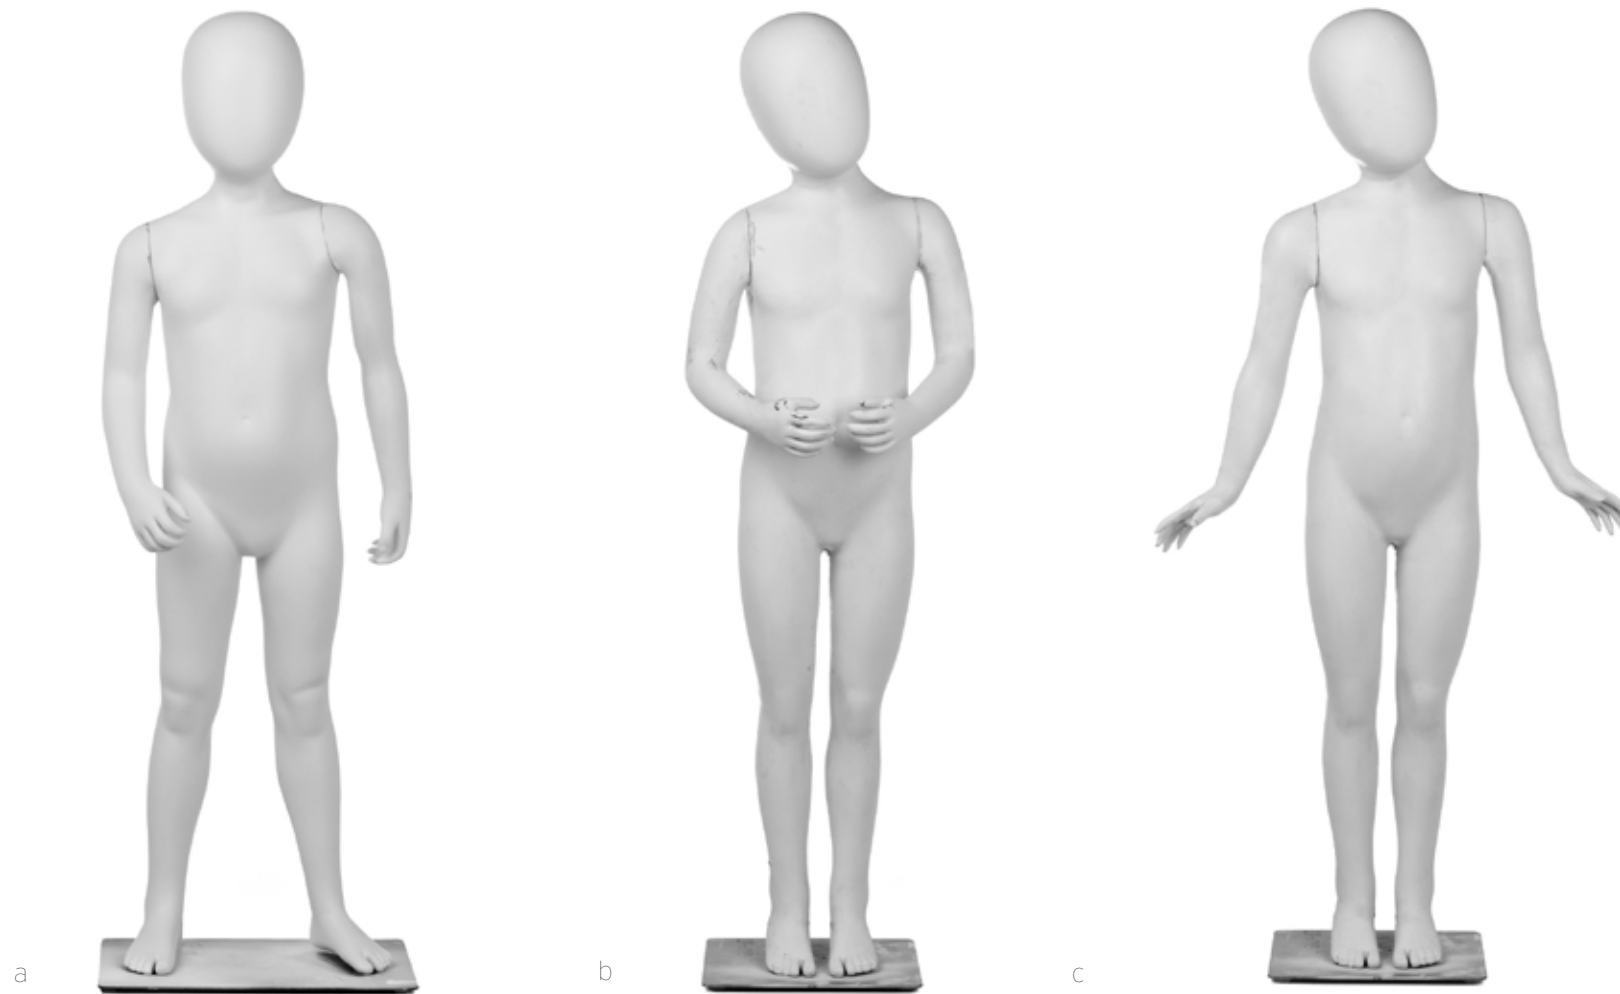

KIDS: **SUNSHINE**
4 year-olds

a/ETHAN
300-1570

b/IVY
300-1569

c/ALICE
300-1568

height 42"
bust 23"
waist 20.25"
hips 23"
inseam 16.5"

NOTES:
• poses b and c share a torso. arms are interchangeable for these poses
• collection features egg head, realistic feet, and calf fitting