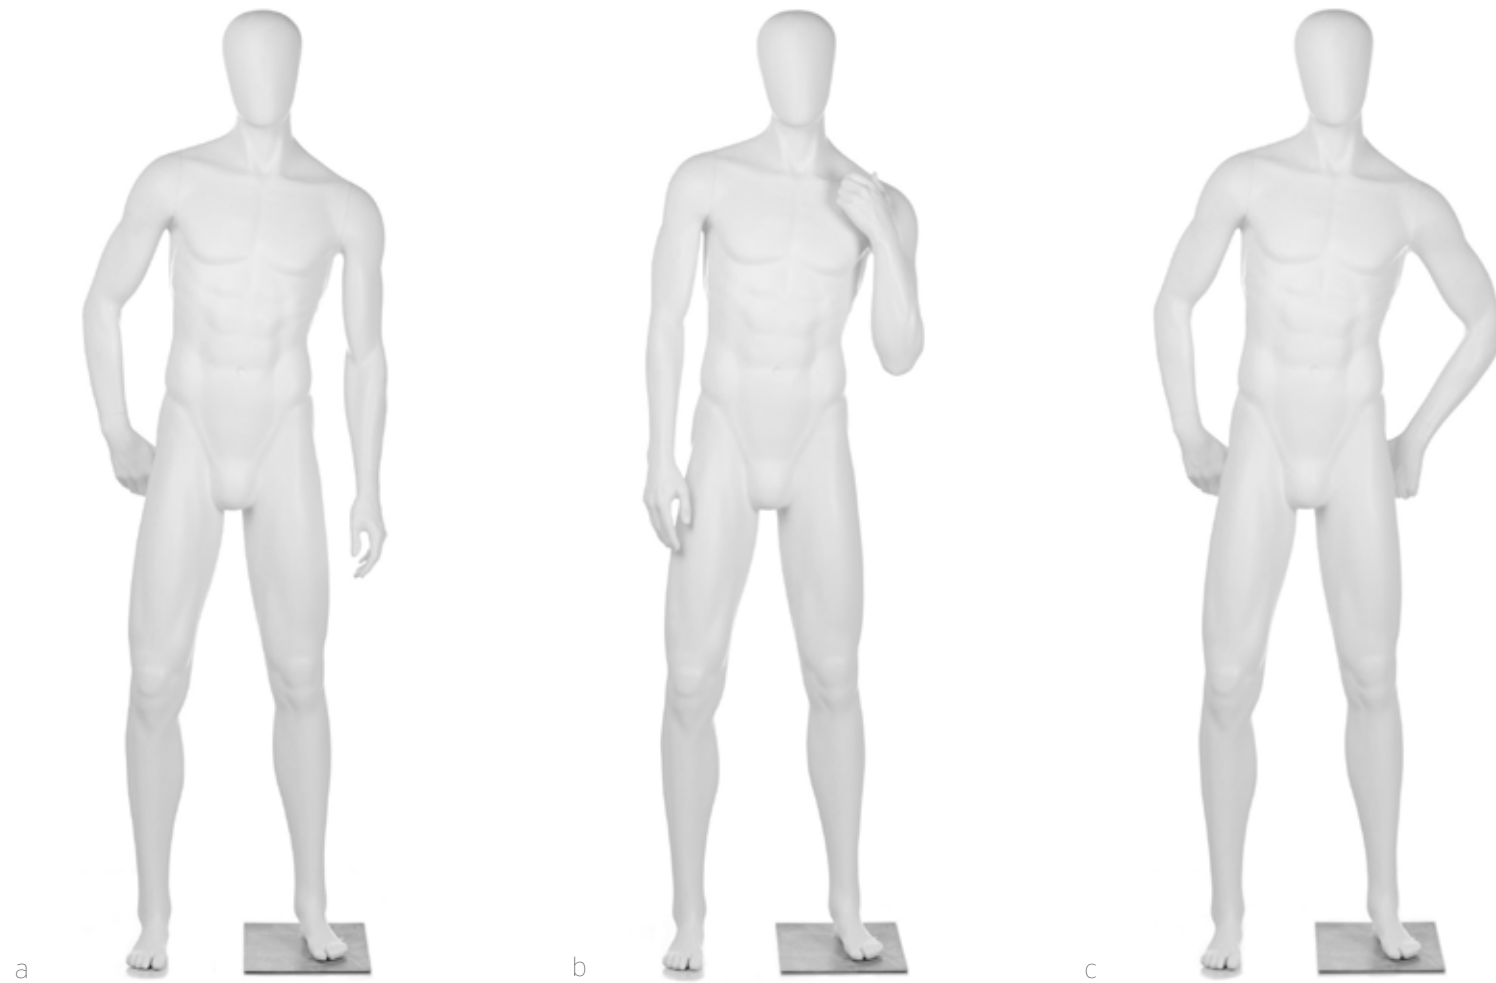

OLYMPUS: LIFESTYLE

a/LIFESTYLE STANCE A
700-2669

b/LIFESTYLE STANCE B
700-2670

c/LIFESTYLE STANCE C
700-2671

height 75"
chest 38"
waist 31"
hips 38"
inseam 32"
shoe 10

NOTES: all poses share a torso. arms are interchangeable for all poses.