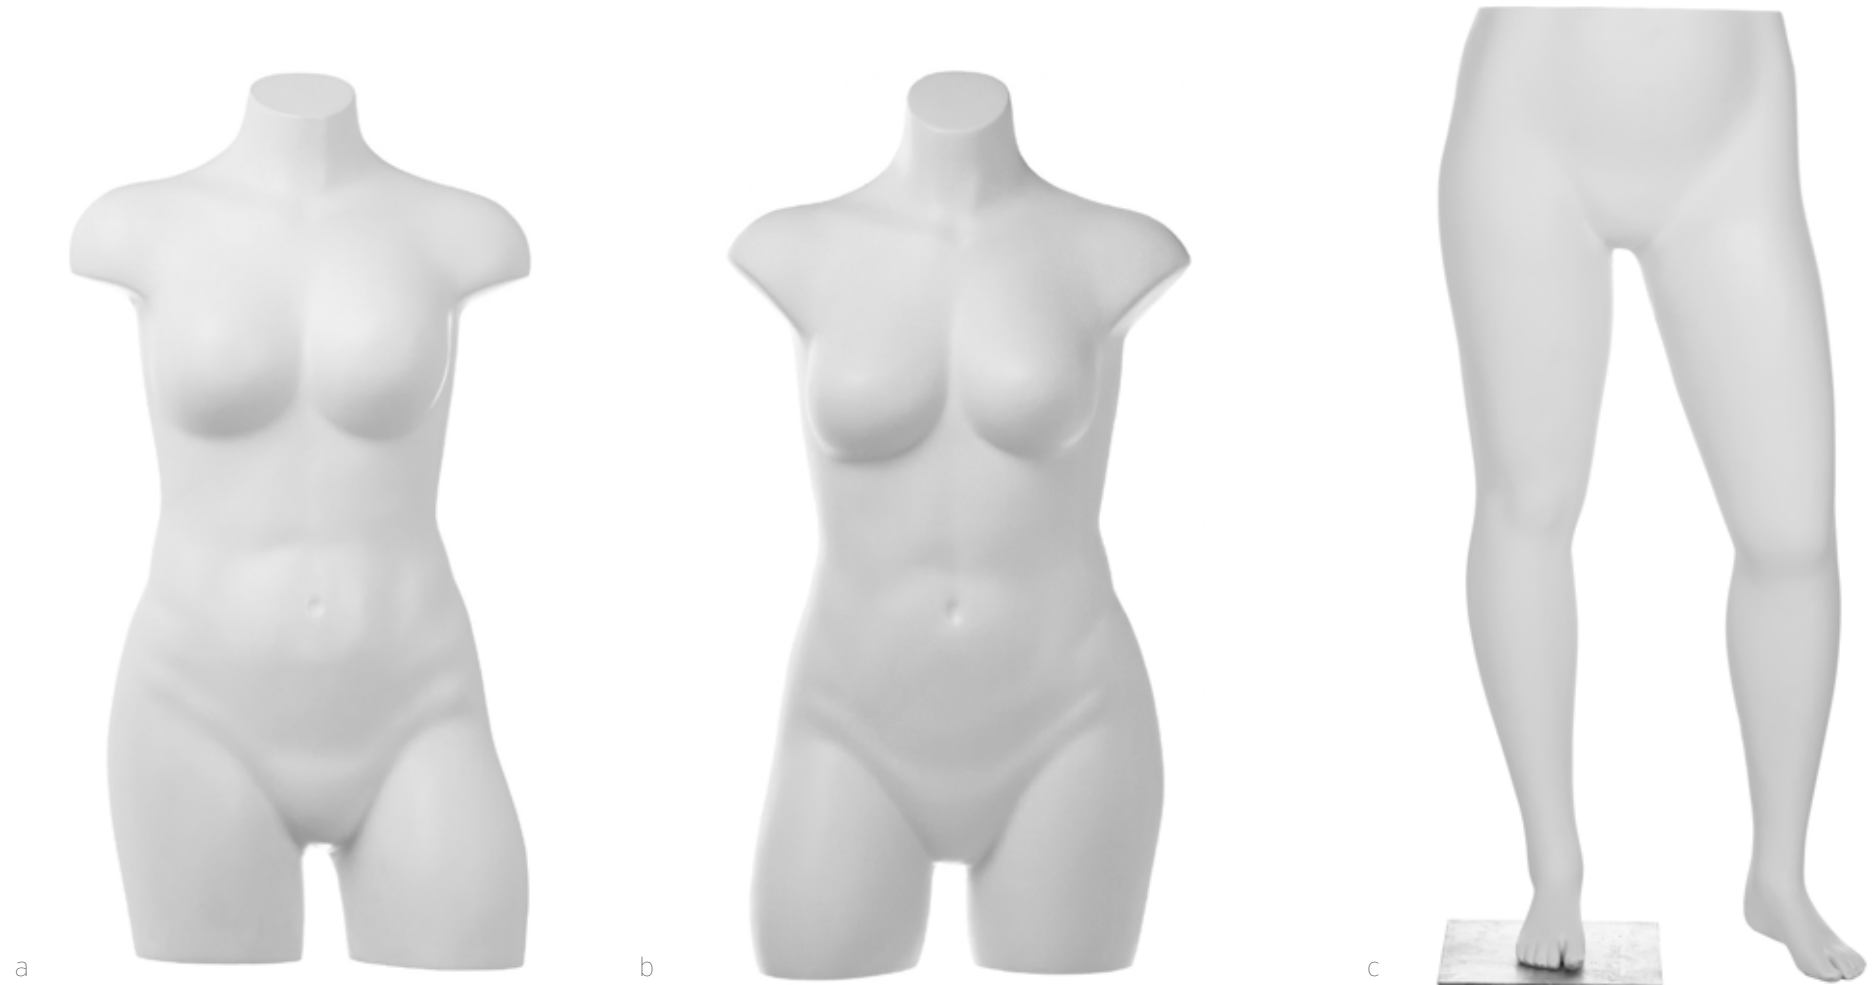

FASHION: **CURVY**

a/HARLOW 3/4 W/ SHOULDER CAPS
501-2786

height 35"
width 17.75"
depth 12"
bust 38.5"
waist 33"
hips 42.5"
thighs 25"

b/MARILYN 3/4 W/ SHOULDER CAPS
501-1976

height 34.25"
bust 39"
waist 30"
hips 41"

c/ALINA PANT
503-3630

height 43.75"
width 40.75"
hips 45"
inseam 31.5"

NOTES: base is optional for all forms