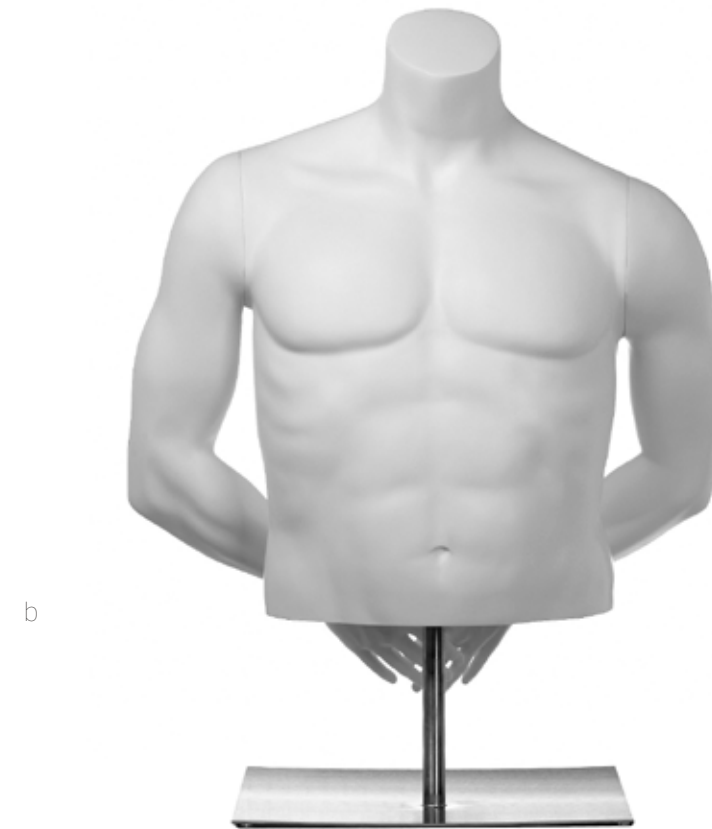

FASHION: BIG N' TALL

a/LANDON SEATED
712-1815

height 48"
chest 43.5"
waist 45.5"
hips 35.5"

b/LANDON BUST BACK ARMS
702-0443

c/LANDON BUST NECKTIE
702-0783

chest 48"
waist 43.5"

NOTES:

- minimum height required for pose on a cube is 18"
- cube for visual display only
- base is required for form b
- base is optional for form c