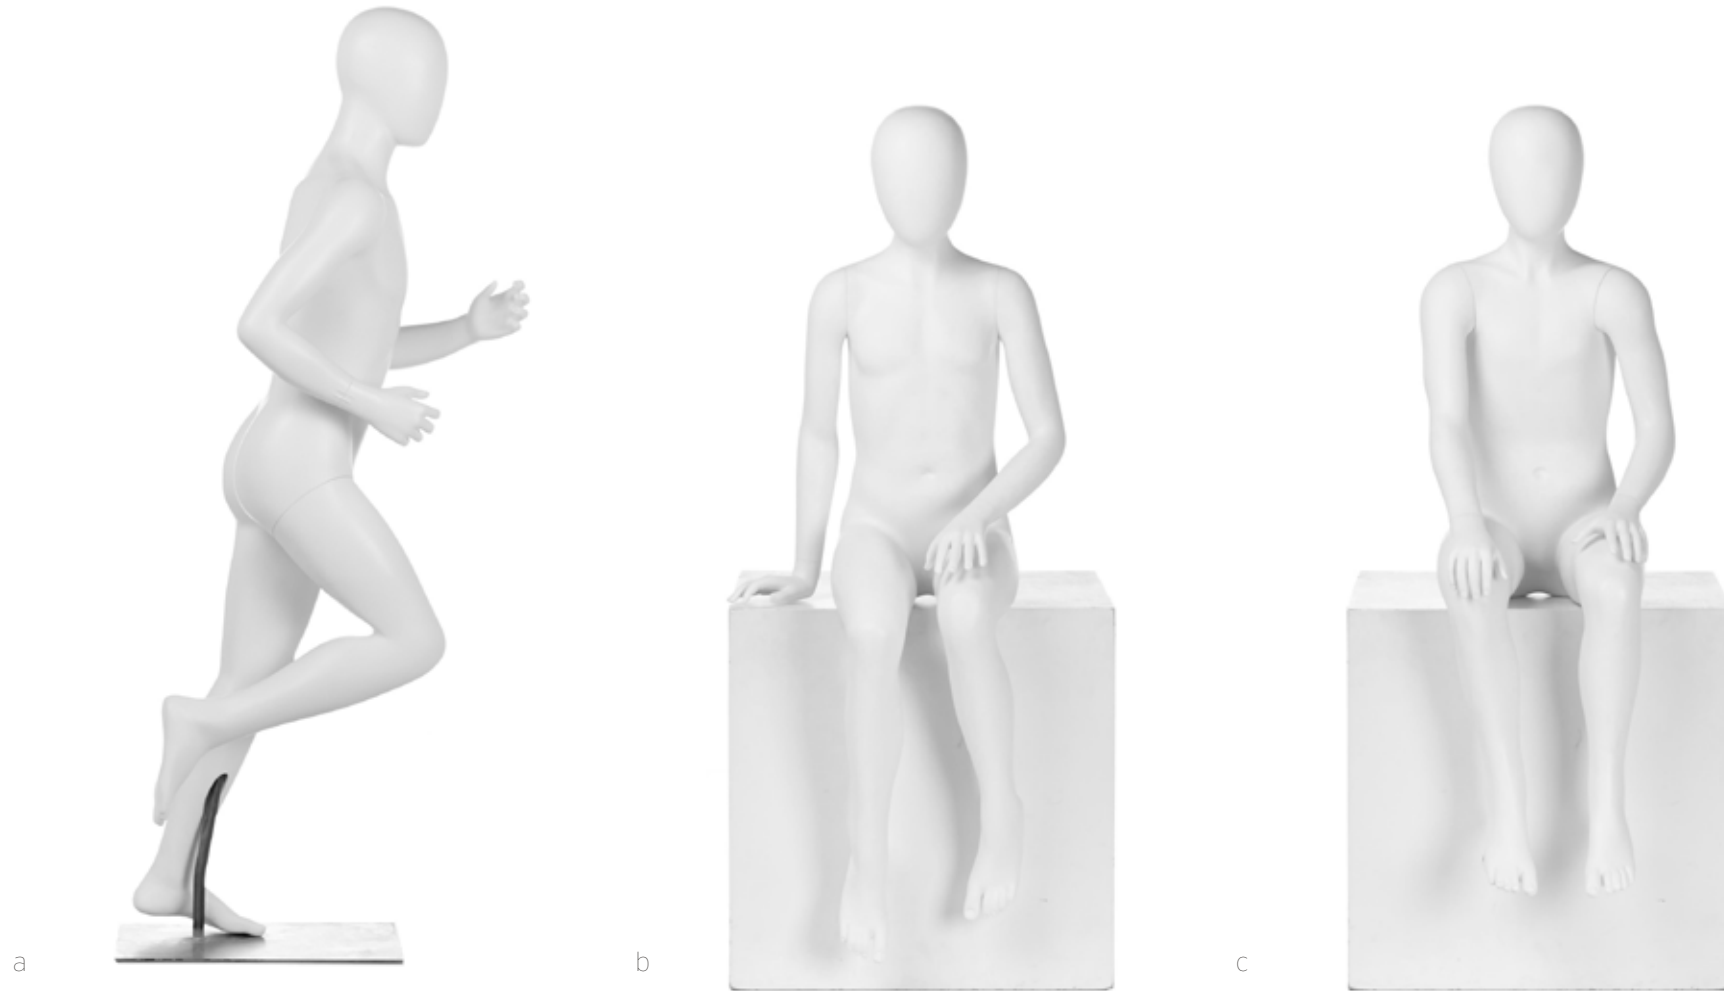

NOTES:

- poses b also available with left accessory doll arm; 314-2861
- pose c also available with crossed armset; 307-0001
- cubes for visual display only
- minimum cube height required for pose b is 21"
- minimum cube height required for pose c is 15.5"
- Collection features egg head, realistic feet, and calf fitting