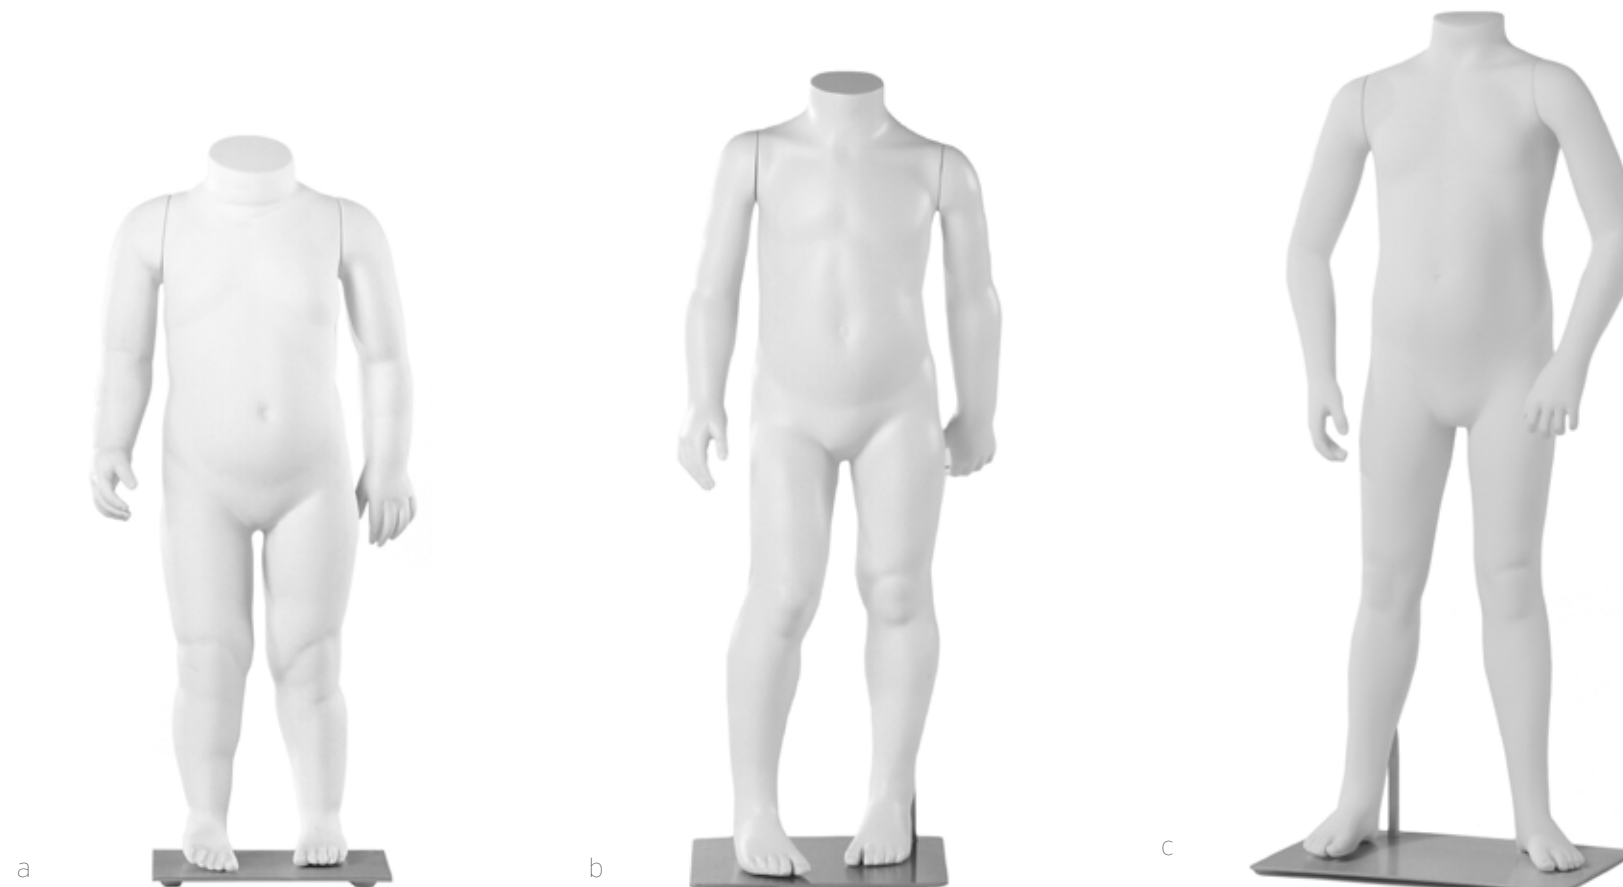

height 36.5"
bust 22.5"
waist 21.5"
inseam 16"
foot length 6"
shoe T 8.5

NOTES:
• collection features headless, realistic feet, and calf fitting
• all poses come with a hat dome insert

KIDS: **SPROUT**
8 year-olds