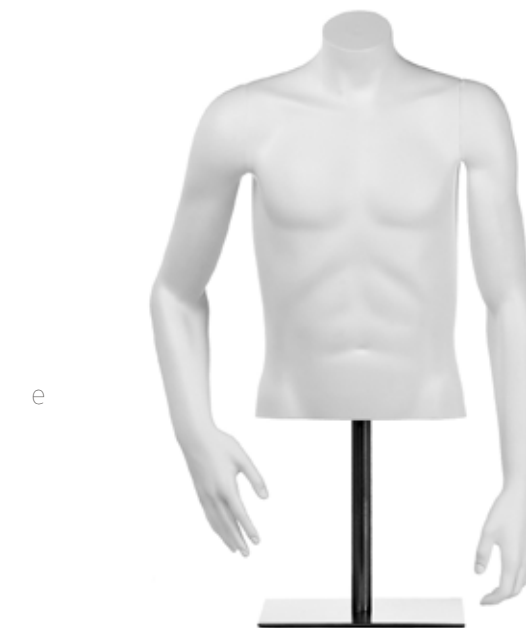

b/NORA BUST
302-0949

bust 29"
waist 23.5"
hips 31.5"
height 21.25"

c/NOAH BUST CROSSED ARMS
302-0944

d/NOAH BUST BACK ARMS
302-0945

e/NOAH BUST POCKET ARM
302-0946

chest 30.5"
waist 26"
hips 33.75"
height 20.5"