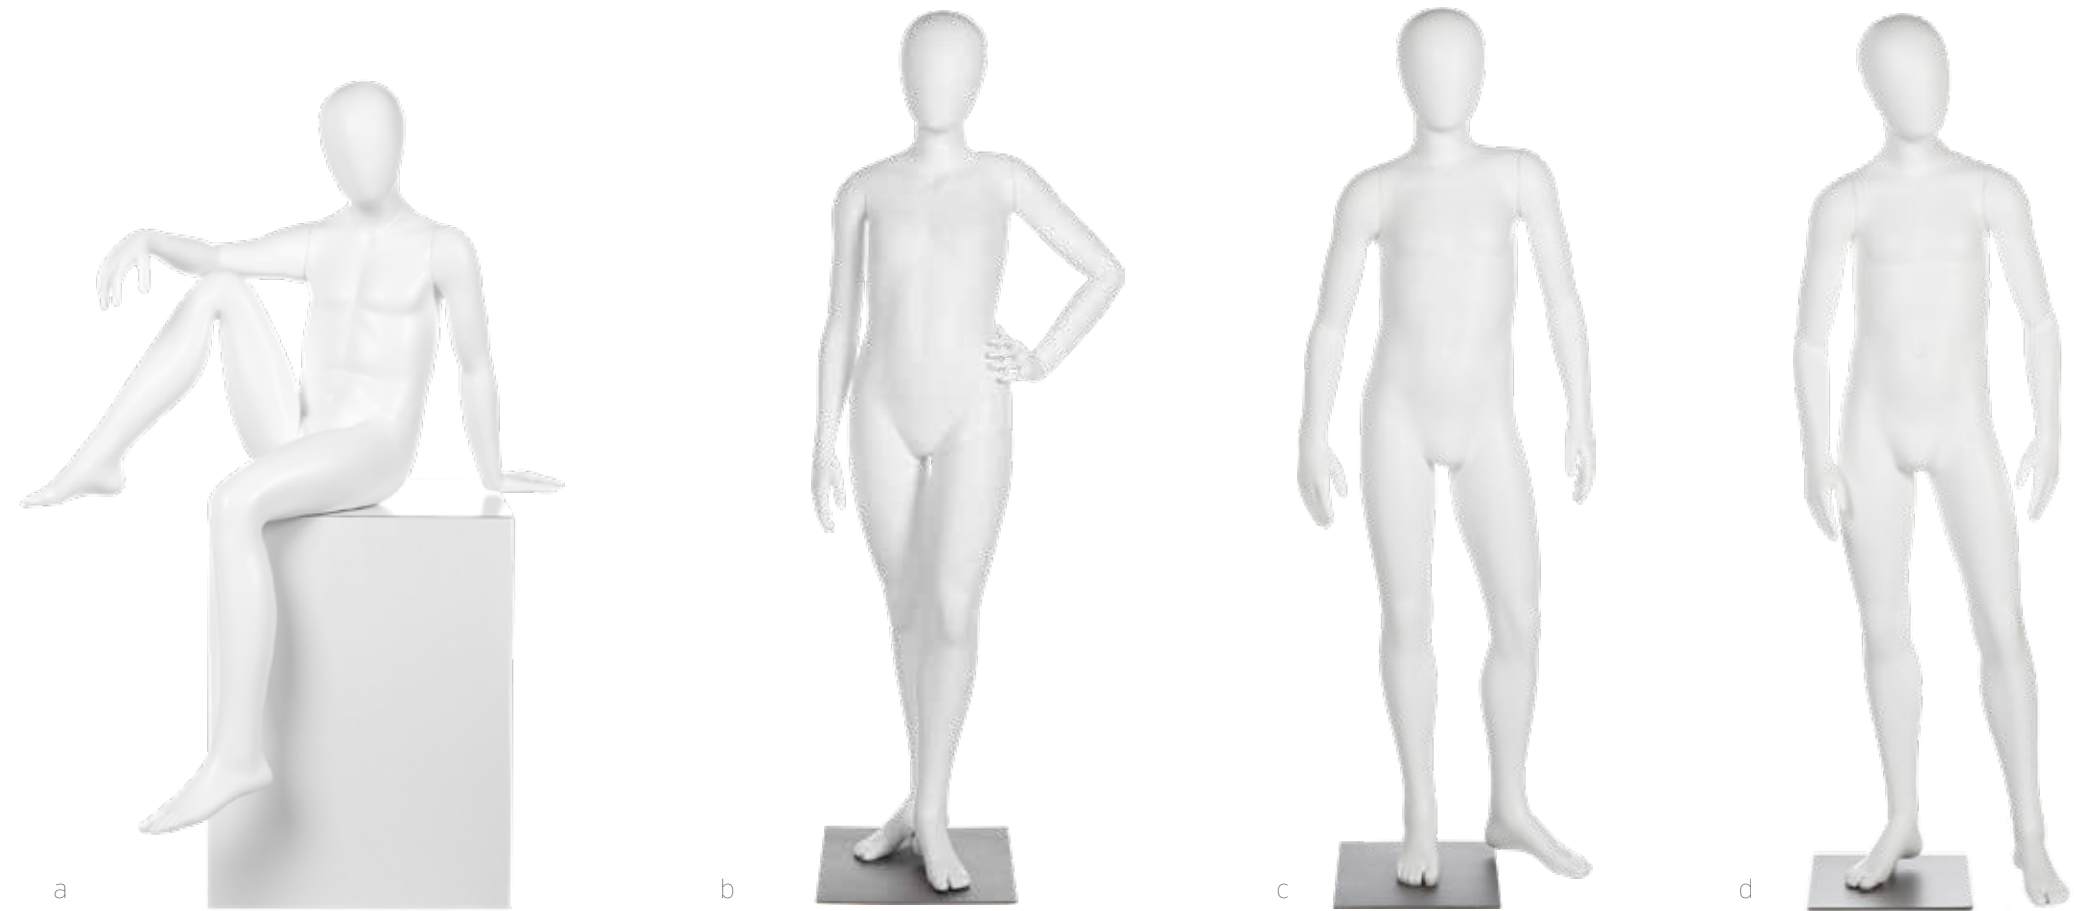

NOTES: cube for visual display only

KIDS: CLUBHOUSE
8 year-olds

a/8YO SNOWBOARD
300-3786

height 57.5"
chest 28.25"
waist 27.25"
hips 31.25"
inseam 24"
shoe 3.5 youth

b/8YO EDEN
300-3620

height 54"
chest 26"
waist 23.25"
hips 29"
inseam 23.5"