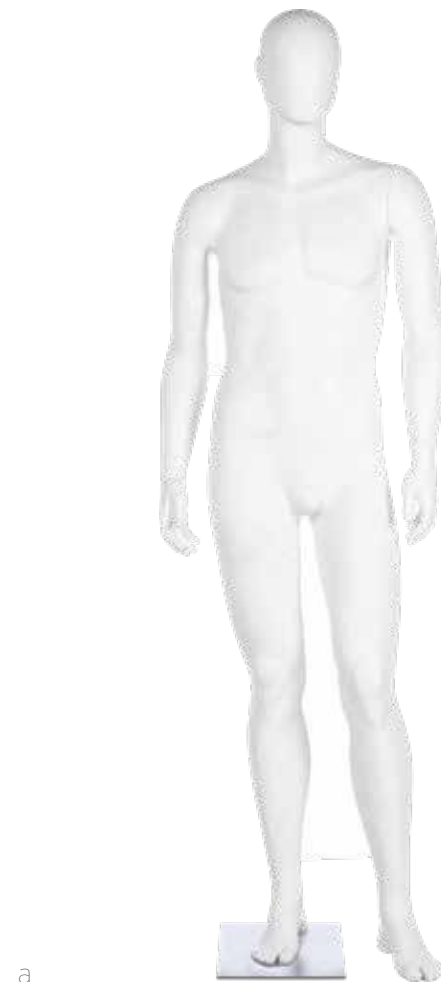

FASHION: BESPOKE

a/POSE A
700-3673

height 75"
chest 40"
waist 32"
hips 37"
inseam 34"
shoe 10

b/POSE B
700-3674

height 74.75"
chest 40"
waist 32"
hips 39.5"
inseam 32"
shoe 10

c/POSE C
700-3675

height 75.25"
chest 40"
waist 32"
hips 37.5"
inseam 32"
shoe 10

d/POSE E
712-3677

height 53.75"
chest 40"
waist 31"
inseam 31"
shoe 10