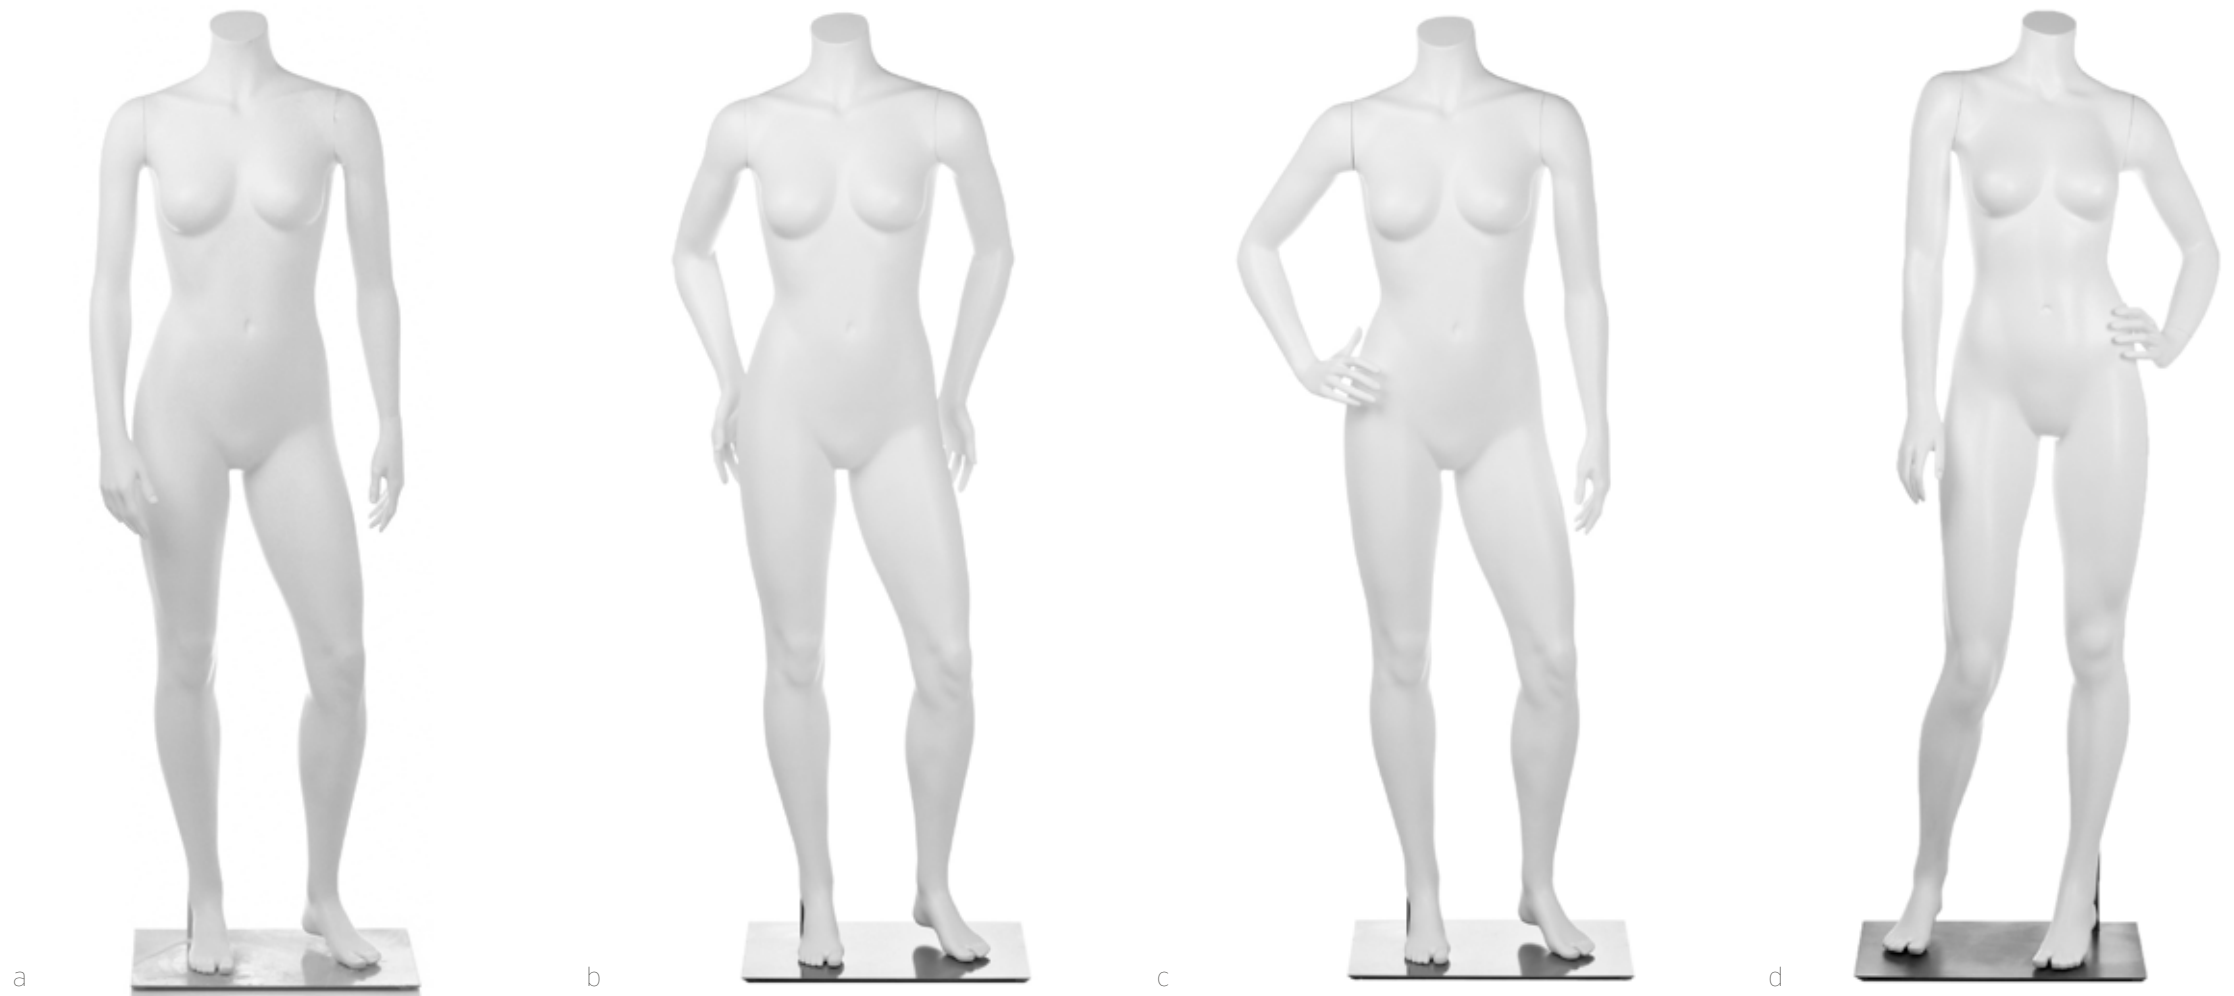

ATHLETIC: **SPORTY**

a/SADIE DOWN ARMS
headless: 500-0018
egghead: 500-0062

b/SADIE BACK ARMS
headless: 500-1488
egghead: 500-3473

c/SADIE RIGHT ARM HIP
headless: 500-1464
egghead: 500-3473

height 61.5"
bust 34"
waist 26"
hips 36"
inseam 31"
heel .5"

d/SIENNA HIP ARM
500-0017

height 61"
bust 33"
waist 25"
hips 35.5"
inseam 31"
heel .5"

NOTES:

- -poses a, b, and c share a torso. arms are interchangeable for all poses
- -poses a, b, and c come with a hat dome insert
- -poses b and c egghead need part number