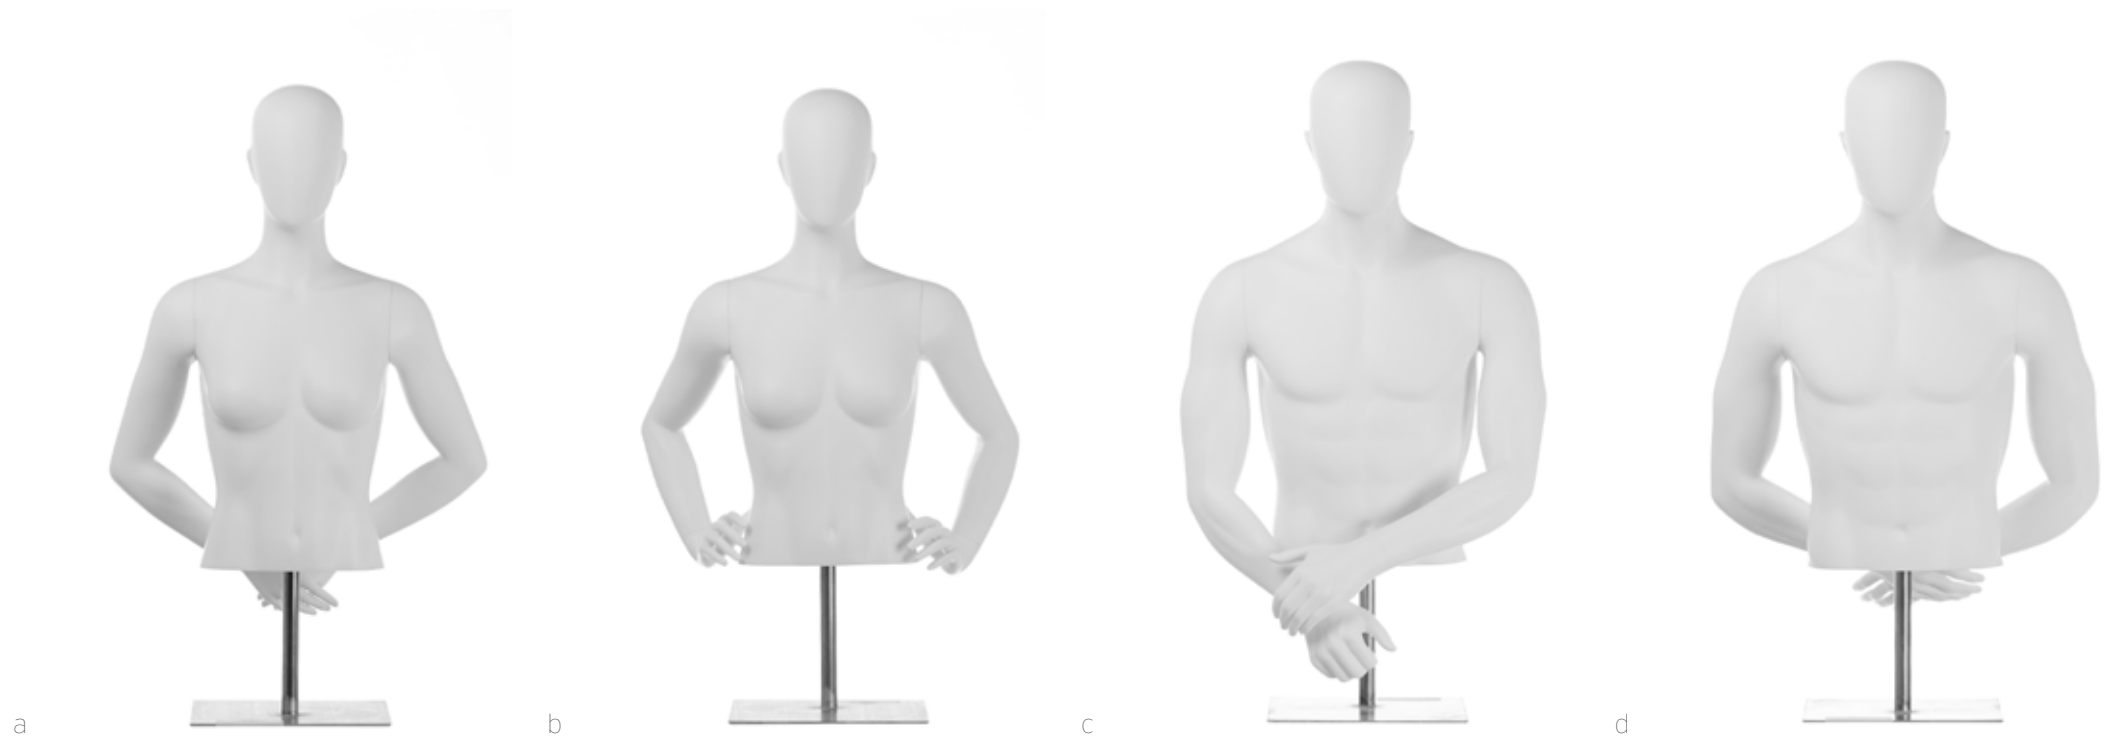

a/FEMALE BUST BACK ARMS
502-3116

b/FEMALE BUST HIP ARMS
502-3117

height 32.5"
bust 34.5"
waist 26"

c/MALE BUST FRONT ARMS
702-3118

d/MALE BUST BACK ARMS
702-3119

height 30"
chest 34.5"
waist 26"

NOTES:

- forms a and b share a torso. arms are interchangeable for these poses
- forms c and d share a torso. arms are interchangeable for these poses
- base is required for all forms
- eggheads are from the summit collection