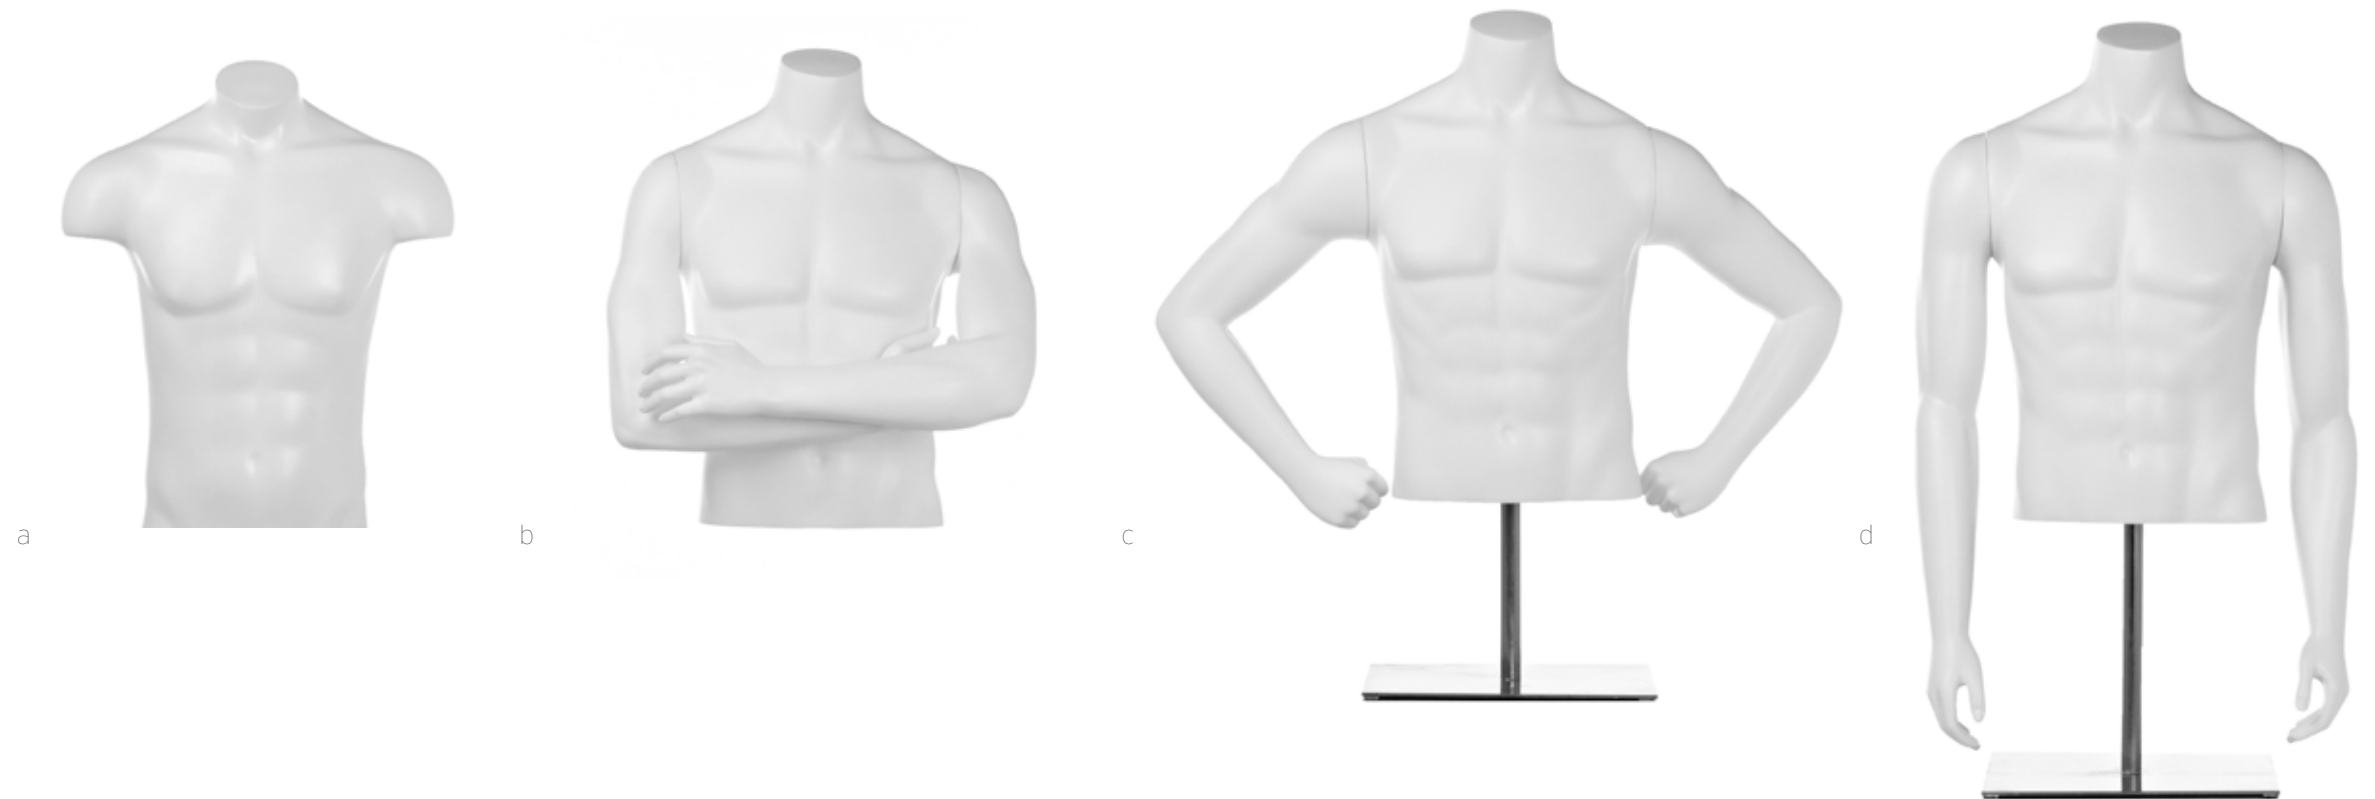

FASHION: ELEMENTS

a/LOGAN BUST W/ SHOULDER CAPS
702-4527

height 25"
chest 40"
waist 32"

b/JAKE BUST CROSSED ARMS
702-0761

c/JAKE BUST HIP ARMS
702-0763

d/JAKE BUST DOWN ARMS
702-4050

chest 38"
waist 31"

NOTES: