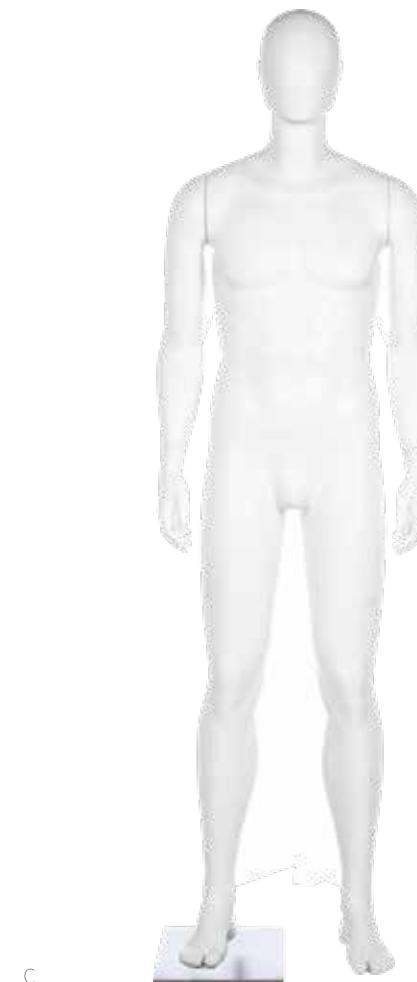

FASHION: BESPOKE

a/POSE A
700-3673

height 75"
chest 40"
waist 32"
hips 37"
inseam 34"
shoe 10

b/POSE B
700-3674

height 74.75"
chest 40"
waist 32"
hips 39.5"
inseam 32"
shoe 10

c/POSE C
700-3675

height 75.25"
chest 40"
waist 32"
hips 37.5"
inseam 32"
shoe 10

d/POSE E
712-3677

height 53.75"
chest 40"
waist 31"
inseam 31"
shoe 10