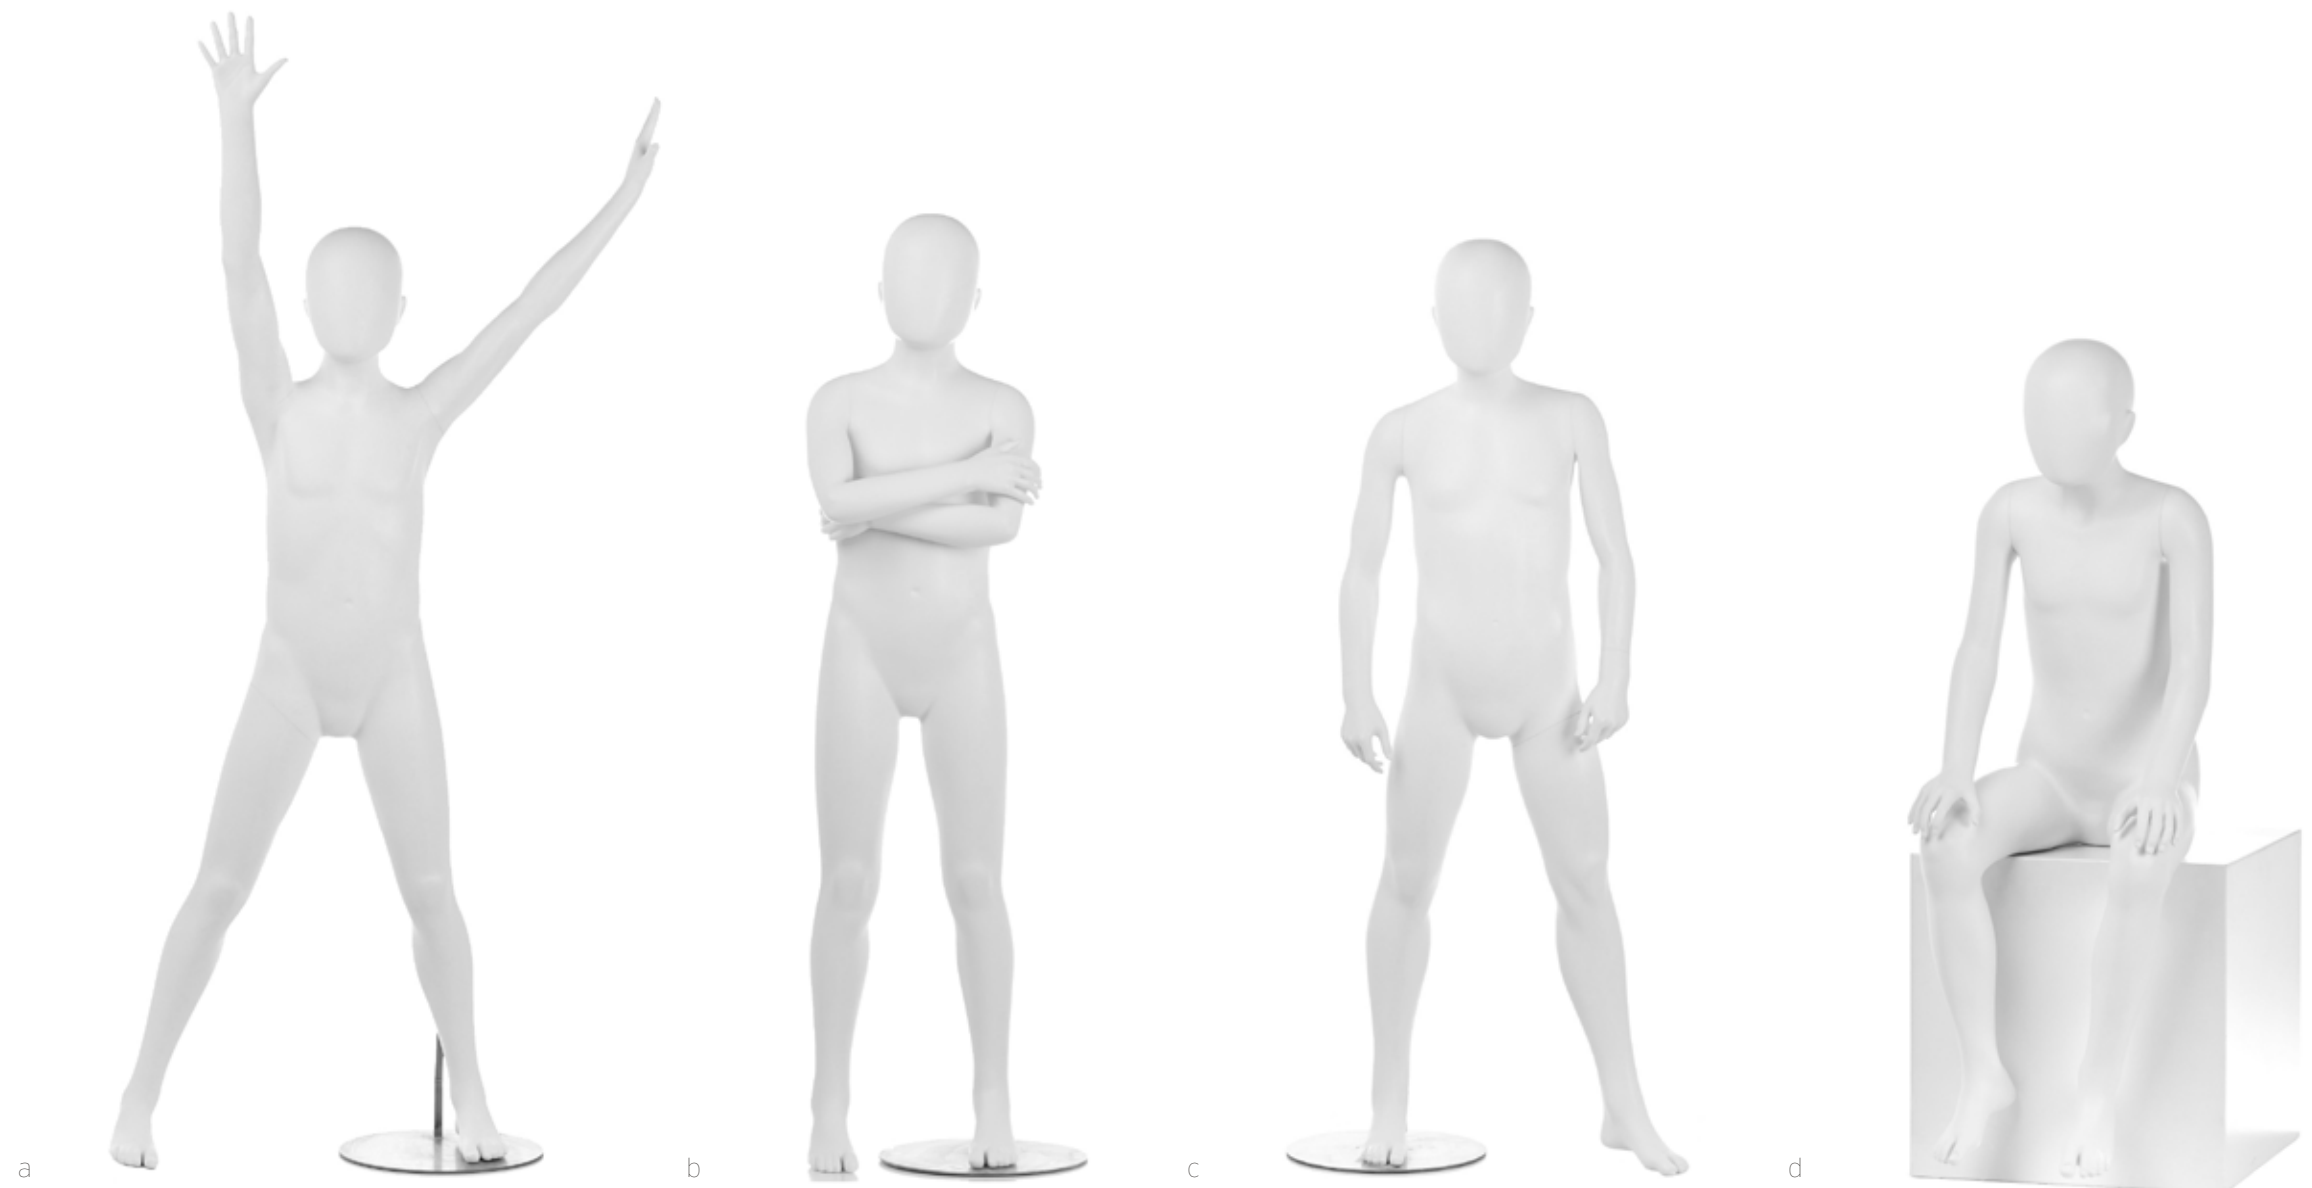

KIDS: BLOOM
8 year-olds

a/GALEN
300-2801

height 66"
bust 26.5"
waist 23.5"
hips 29.5"
inseam 23.75"

b/KENDALL
300-2802

height 54.5"
bust 26.25"
waist 24"
hips 29"
inseam 23"

c/GAGE
300-2803

height 54.5"
bust 28.25"
waist 23.75"
hips 28"
inseam 22"

d/SETH
312-2810

height 45"
bust 25.5"
waist 24.5"
hips 29.5"
inseam 23.5"

NOTES:

- poses a, b, and c also available with rectangular base
- minimum cube height required for pose d is 18"
- cube for visual display only
- collection features egg head with ears, realistic feet, and calf fitting