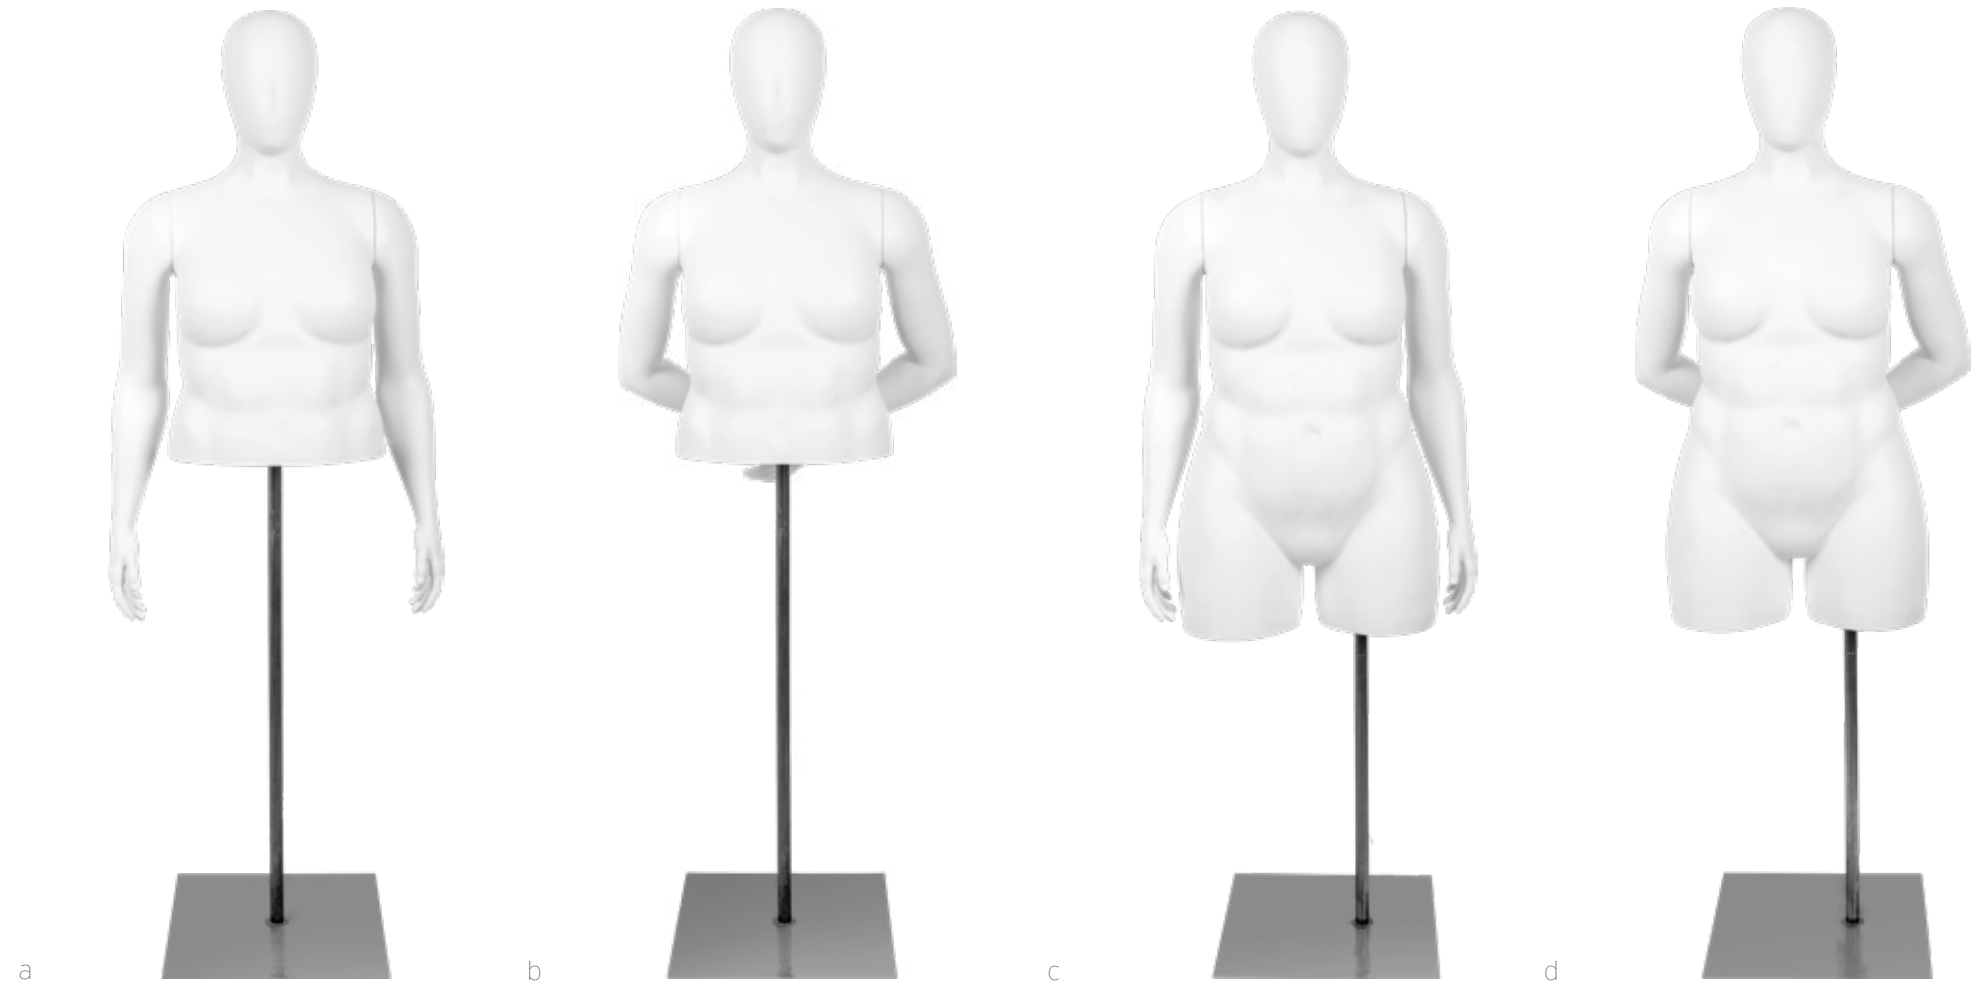

b/MAYA BUST FORM BACK ARMS
502-3900

height 35"
bust 45"
waist 37"

c/MAYA 3/4 FORM DOWN ARMS
501-3901

height 35"
bust 45"
waist 37"
hips 43"

c/MAYA 3/4 FORM BACK ARMS
501-3902

height 35"
bust 45"
waist 37"
hips 43"