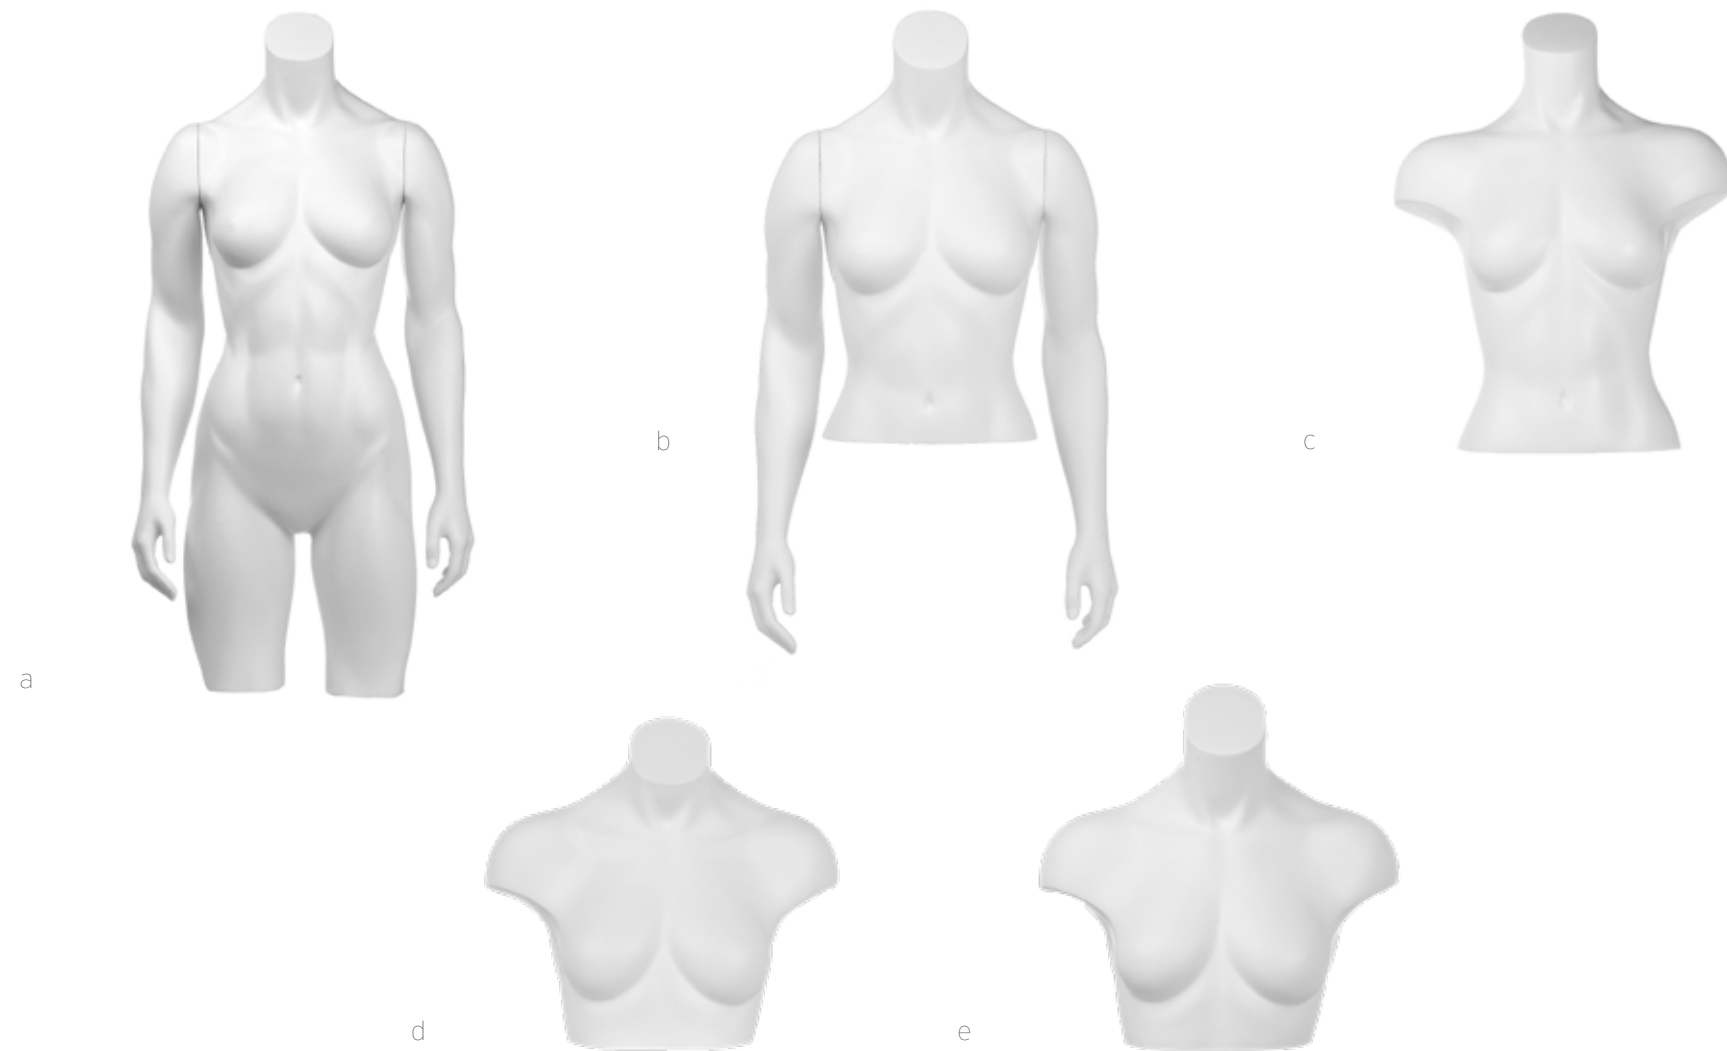

ATHLETIC: **STRENGTH**

a/BROOKE 3/4
hanging form 501-1276
with base 501-0564

bust 33"
waist 24"
hips 35.5"

b/BROOKE BUST
502-1276

height 22"
bust 33"
waist 24"

c/BROOKE BUST W/ SHOULDER CAPS
502-0538

height 22"
bust 33"
waist 24"
hips 41"

d/BROOKE BRA W/ SHORT NECK
504-1269

height 16.5"
bust 33"

e/BROOKE BRA W/ LONG NECK
504-0516

bust 33"

NOTES

- base is optional for forms a, c, d, and e
- base is required for form b