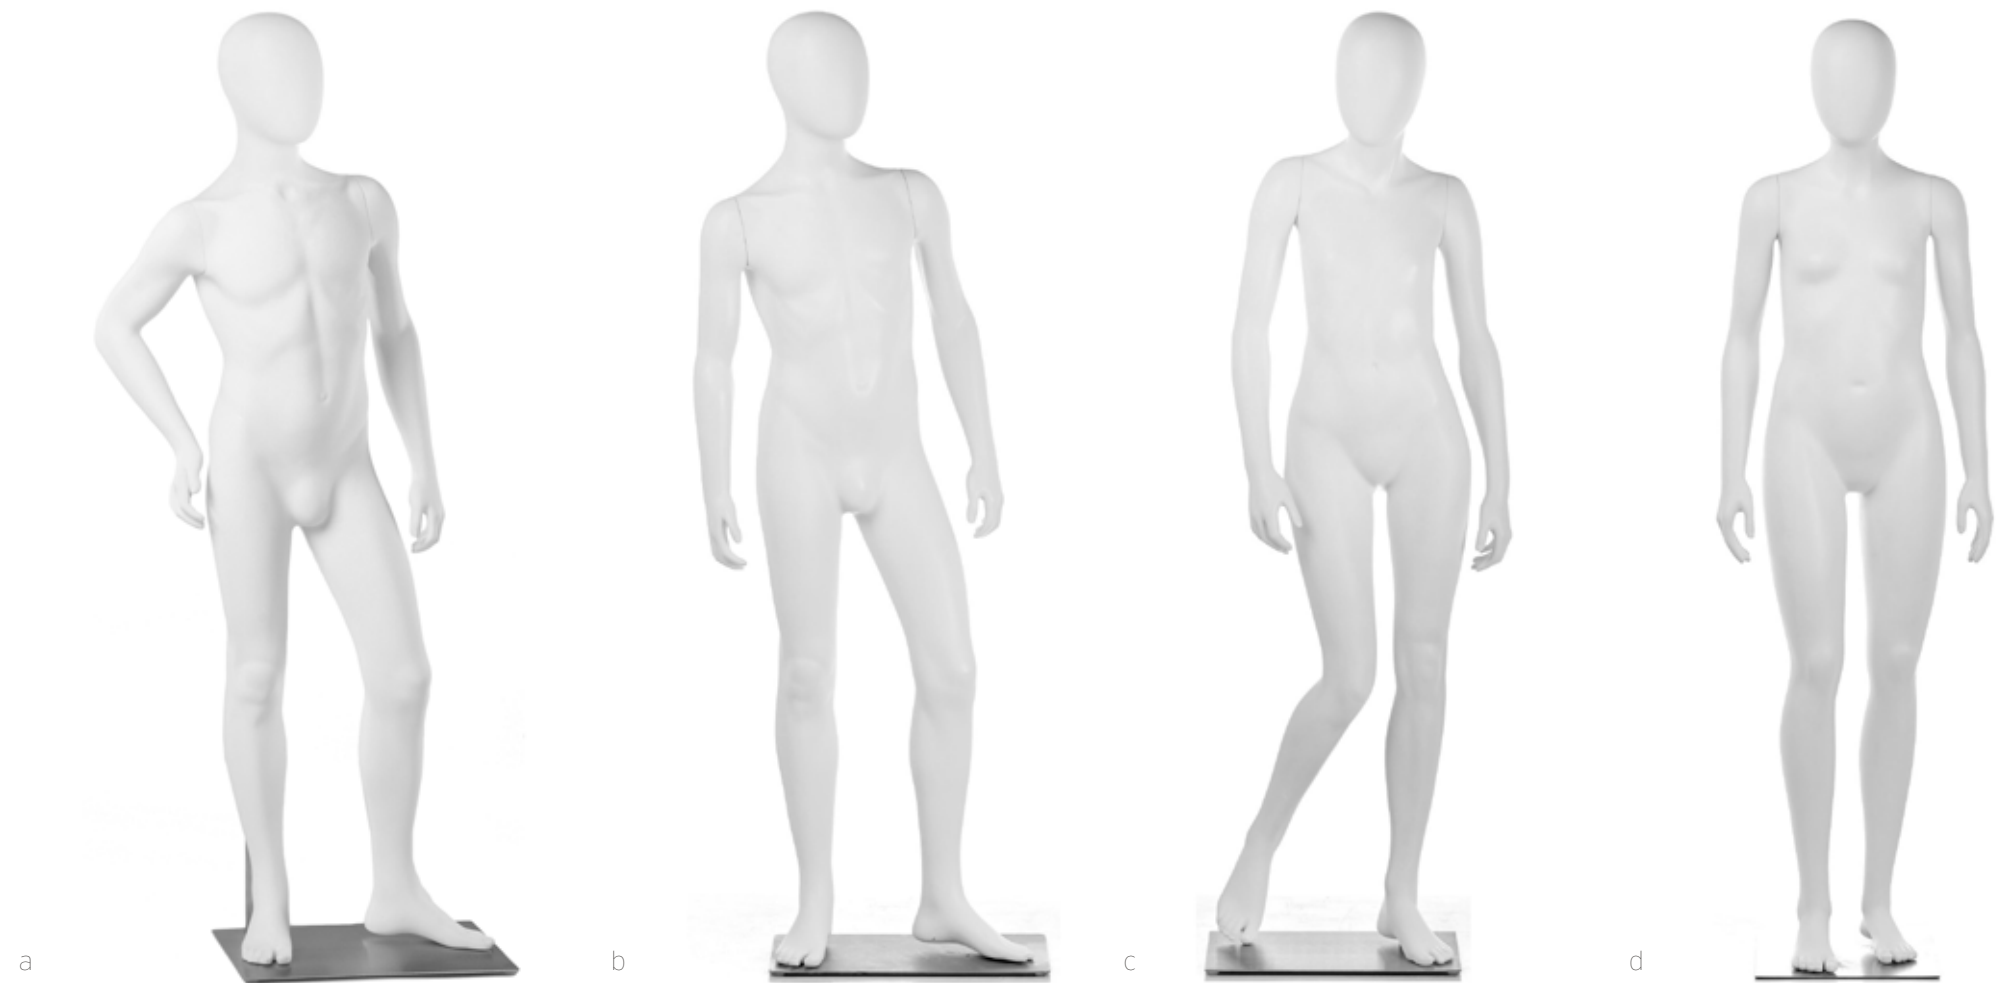

height 62"
bust 29.5"
waist 25.5"
hips 33.5"
inseam 30"

NOTES:

- poses a and b share a torso. arms are interchangeable for these poses
- collection features egg head, realistic feet, and calf fitting

KIDS: **SUNSHINE**
12-14 year-olds