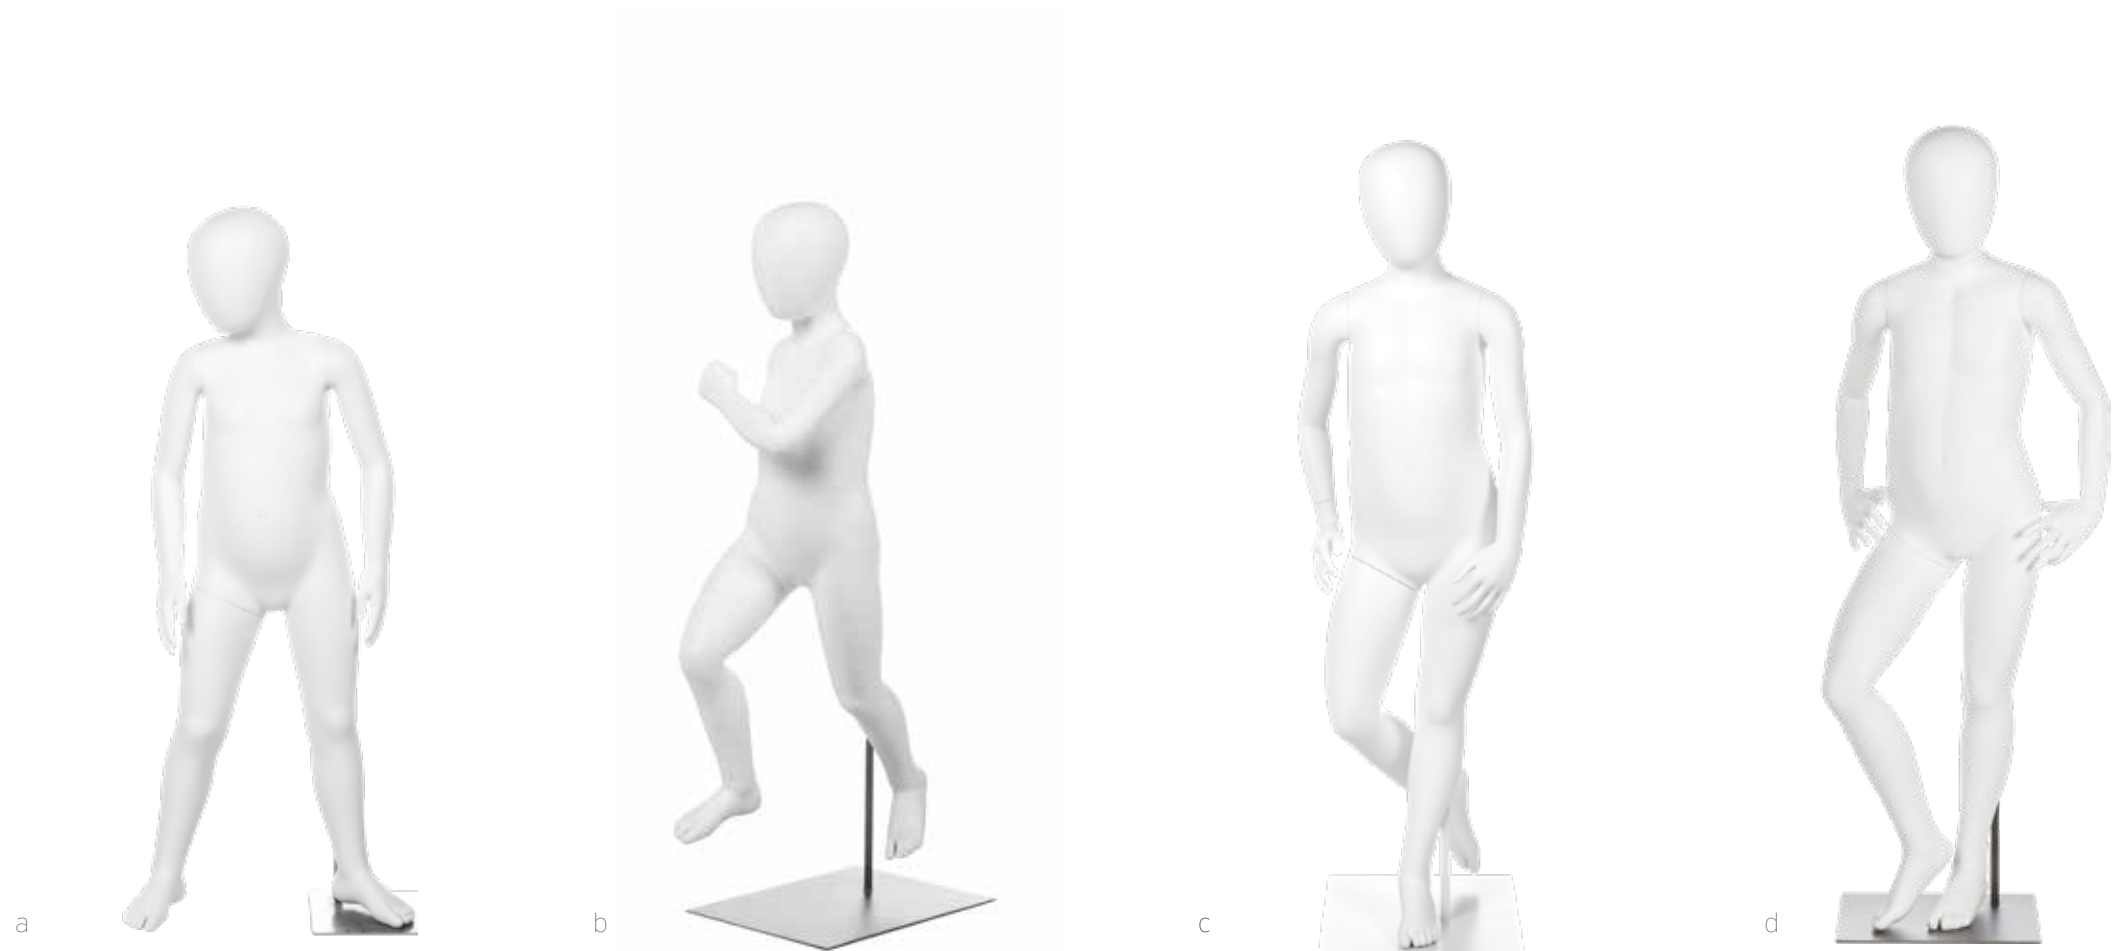

KIDS: CLUBHOUSE
4-6 year-olds

a/FINCH 4YO
300-3386

height 44"
chest 22"
waist 21.5"
hips 23"
inseam 17"

b/FINLAY 4YO
300-3387

height 43.5"
chest 22"
waist 21"
hips 24"
inseam 17"

c/SAWYER 6YO
egg head 300-3400
headless 300-3496

height 47.5"
chest 25"
waist 22.5"
hips 25"
inseam 19"

d/SAYLOR 6YO
300-3624

height 48"
chest 24.5"
waist 22"
hips 26"
inseam 19"
shoe 13