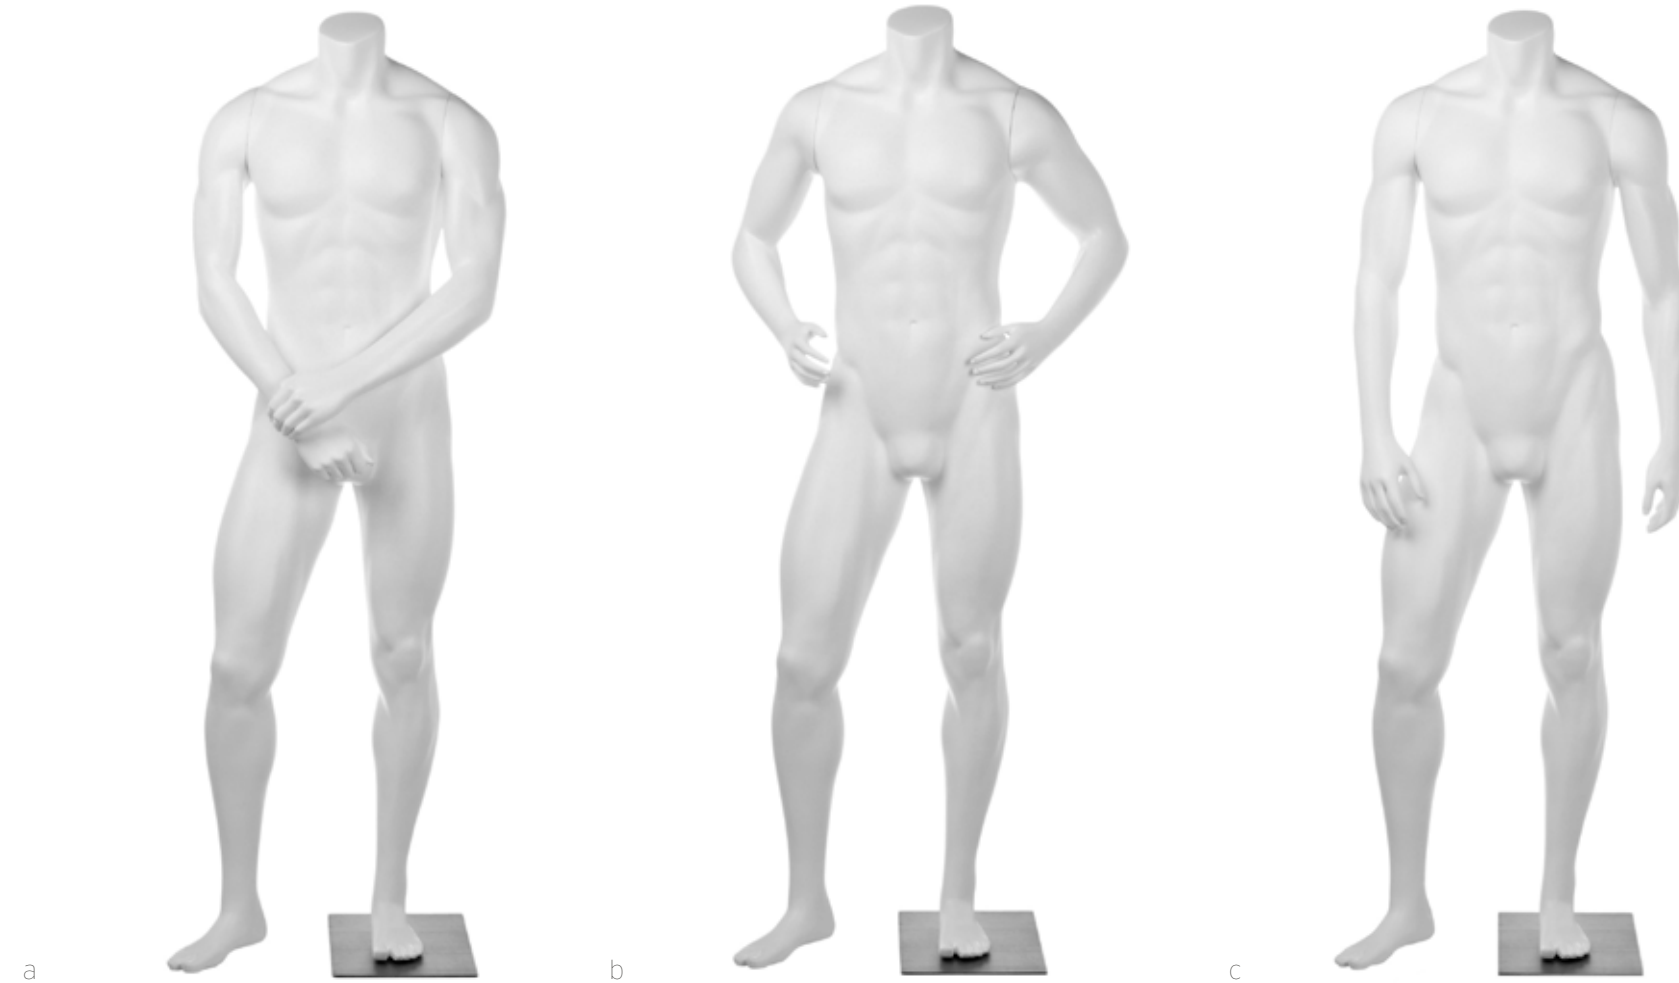

ATHLETIC: VIGOR

a/MAX
headless 700-1572
egg head 700-0009
realistic head 700-0014

b/MAX HIP ARMS
headless 700-1571
egg head 700-0008
realistic head 700-0013

c/MAX DOWN ARMS
headless 700-0266
egg head 700-1551
realistic head 700-1620

height 65"
chest 41.5"
waist 32.5"
hips 40"
inseam 33.5"

NOTES: all poses share a torso. arms are interchangeable for all poses