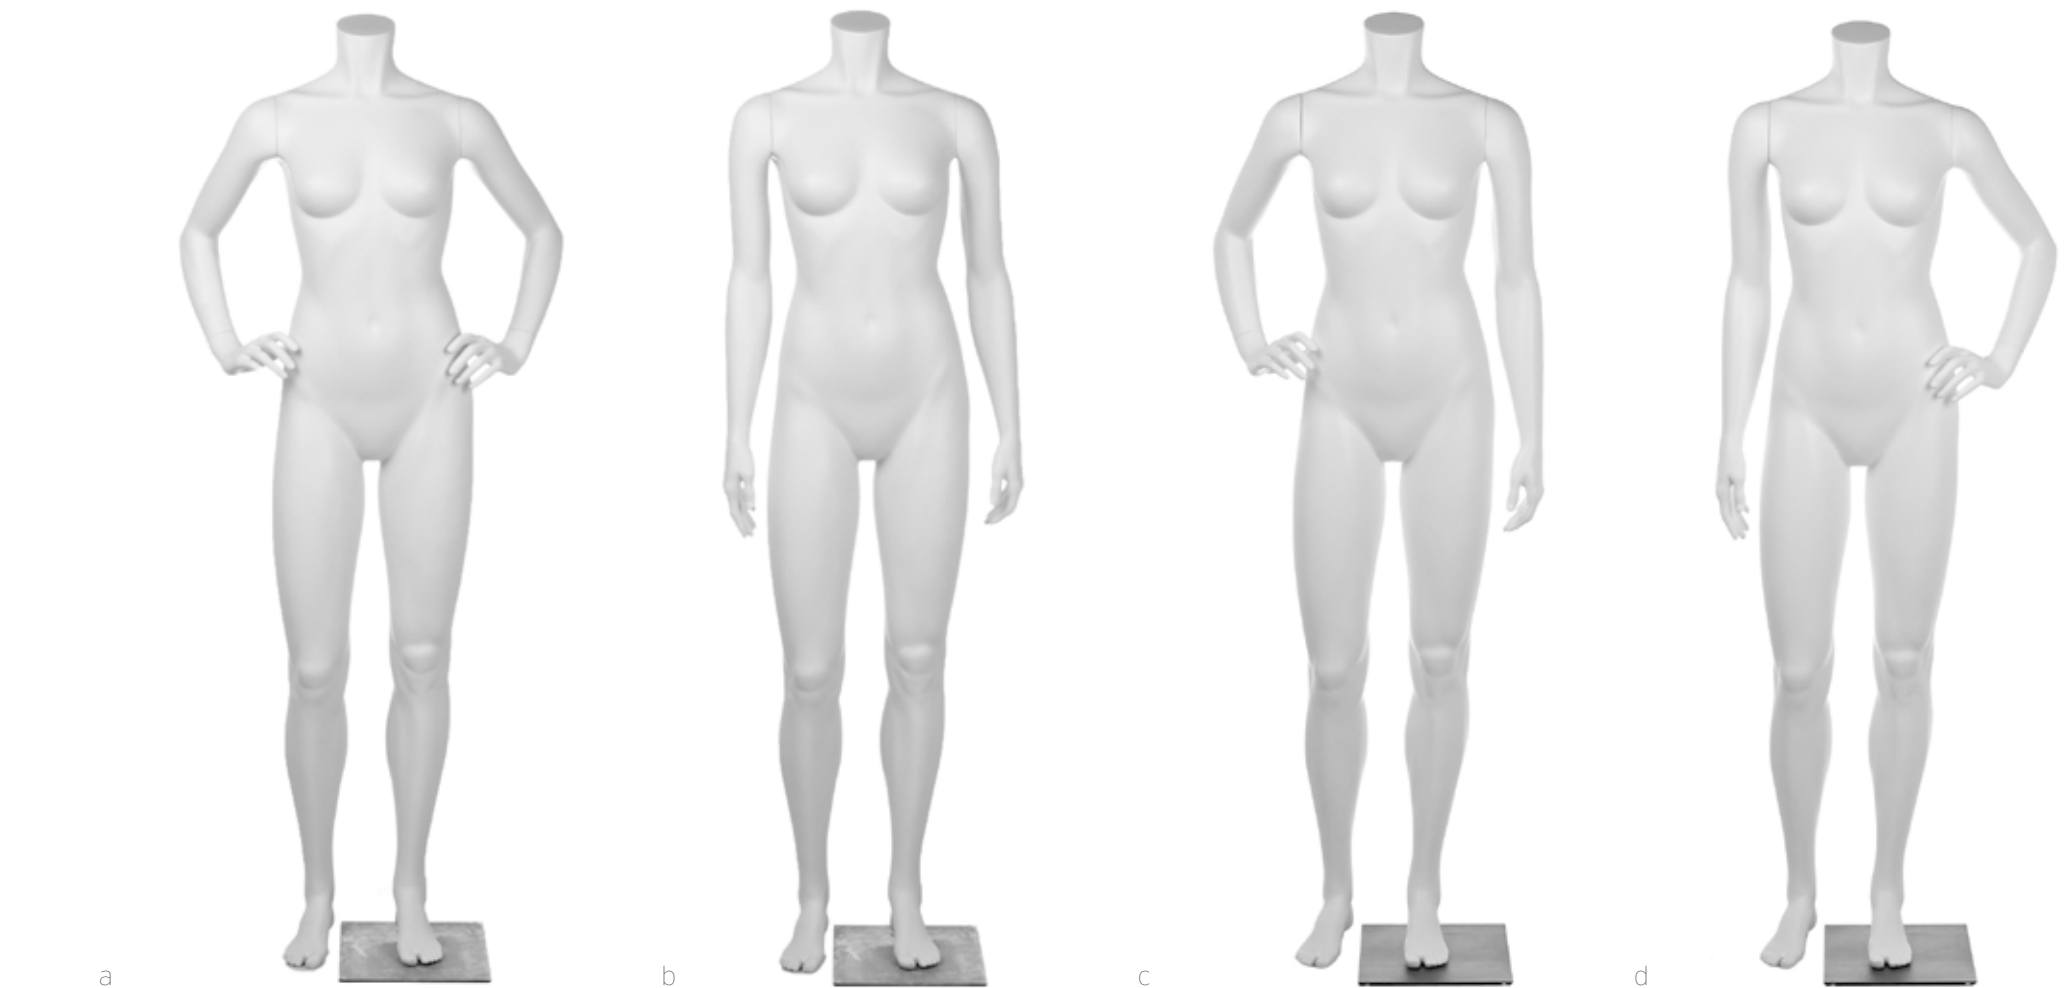

ATHLETIC: VIGOR

a/MELANIE HIP ARMS
headless 500-1423
egg head 500-1563
realistic head 500-1630

b/MELANIE DOWN ARMS
headless 500-1424
egg head 500-1564
realistic head 500-1631

c/MELANIE RIGHT HIP ARM
headless 500-1416
egg head 500-1562
realistic head 500-1629

d/MELANIE LEFT HIP ARMS
headless 500-1433
egg head 500-1565
realistic head 500-1632

height 63"
bust 34"
waist 26.75"
hips 35.5"
inseam 30.5"

poses also available with
foot fitting

NOTES:

- all poses share a torso. arms are interchangeable for all poses
- all poses also available with foot fitting
- all poses available with a high calf insert and removable feet to accommodate boots