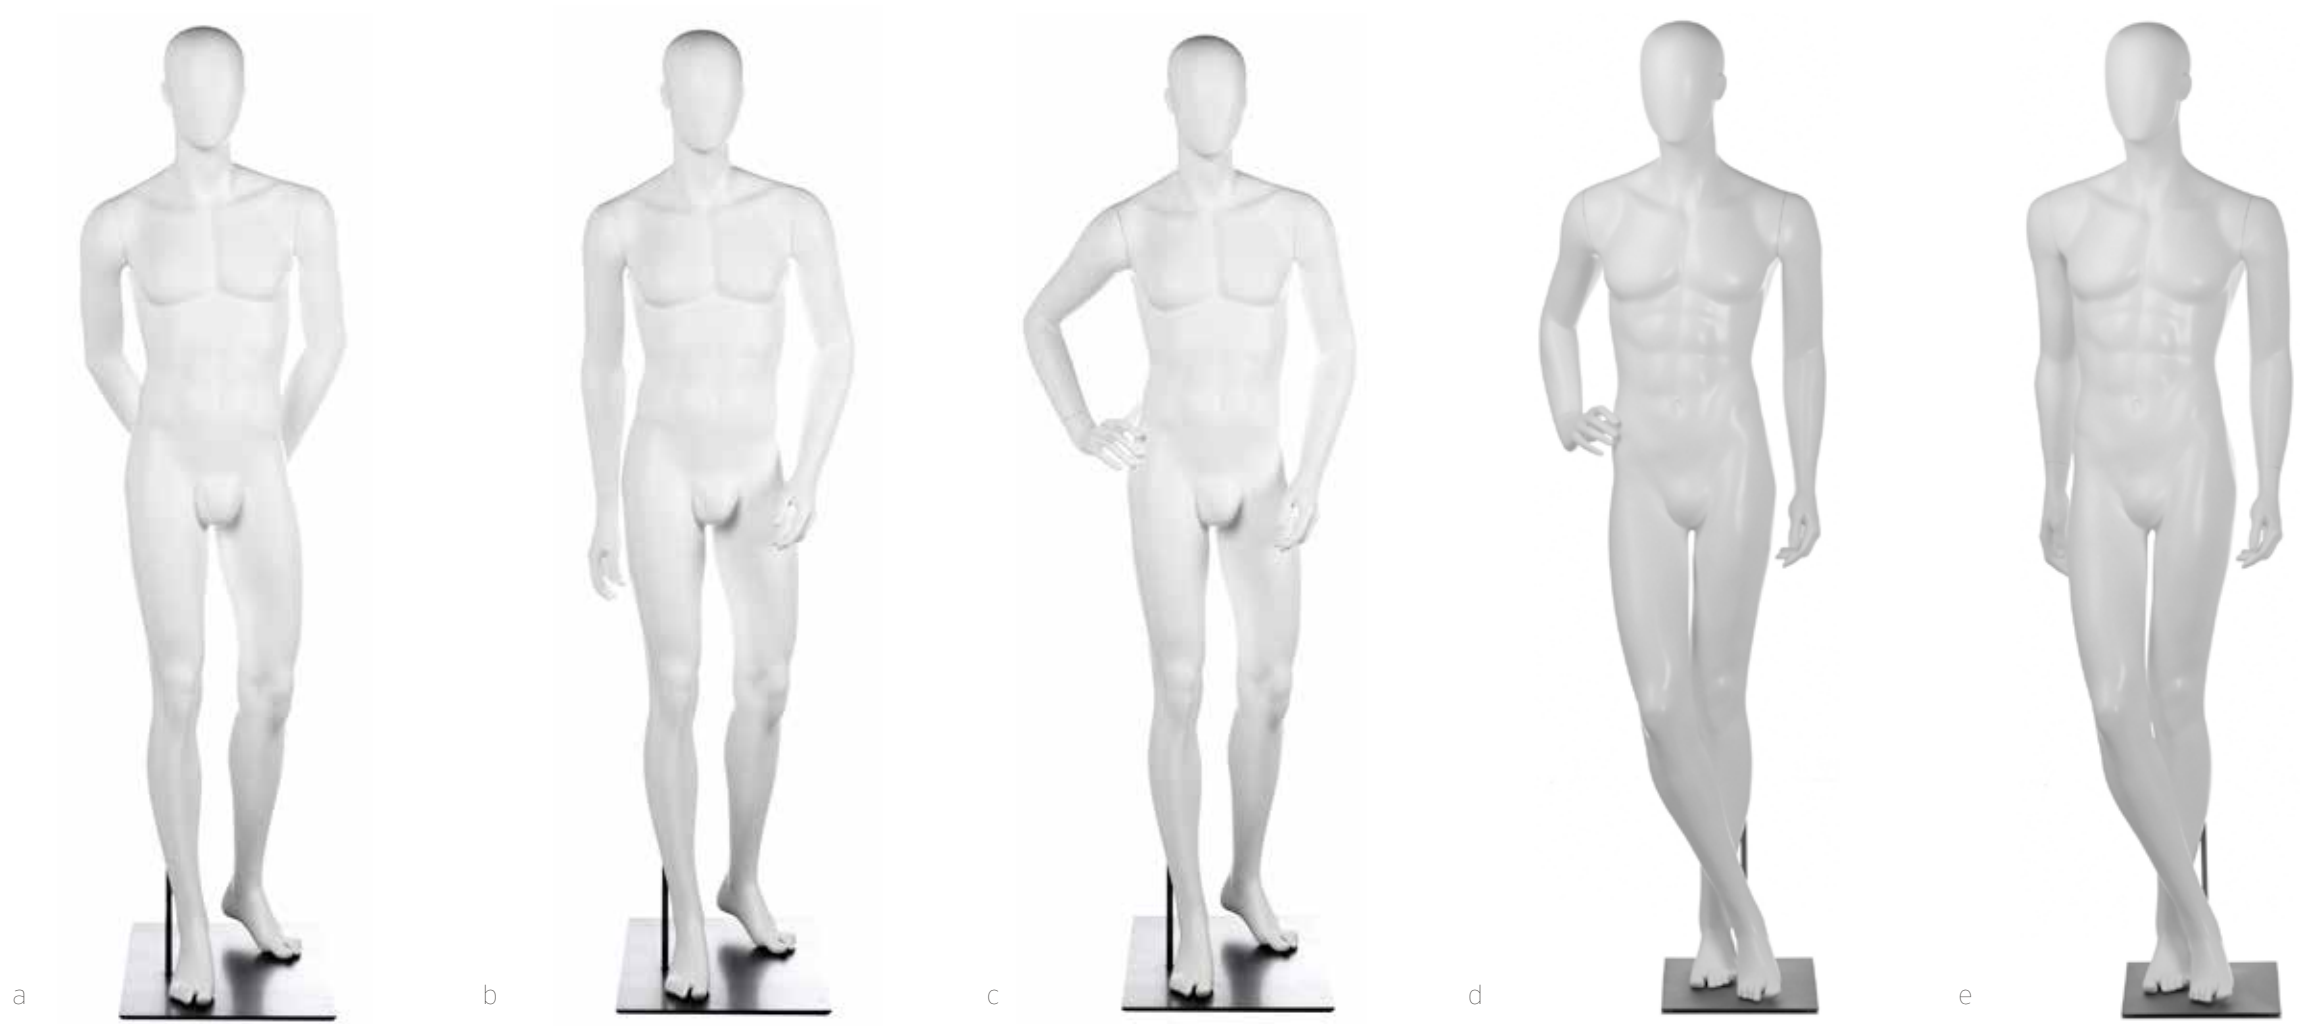

FASHION: EUROPA

a/RENALDO BACK ARMS
700-1979

b/RENALDO DOWN ARMS
700-1978

c/RENALDO HIP ARM
700-1977

d/TEO HIP ARM
700-1984

e/TEO DOWN ARMS
700-1985

height 73"
chest 38"
waist 30.5"
hips 33.25"
inseam 31"
heel .5"

NOTES:

- poses a, b, and c share a torso. arms are interchangeable for these poses
- poses d and e share a torso. arms are interchangeable for these poses
- poses a, b, and c in development. please contact us for development lead times