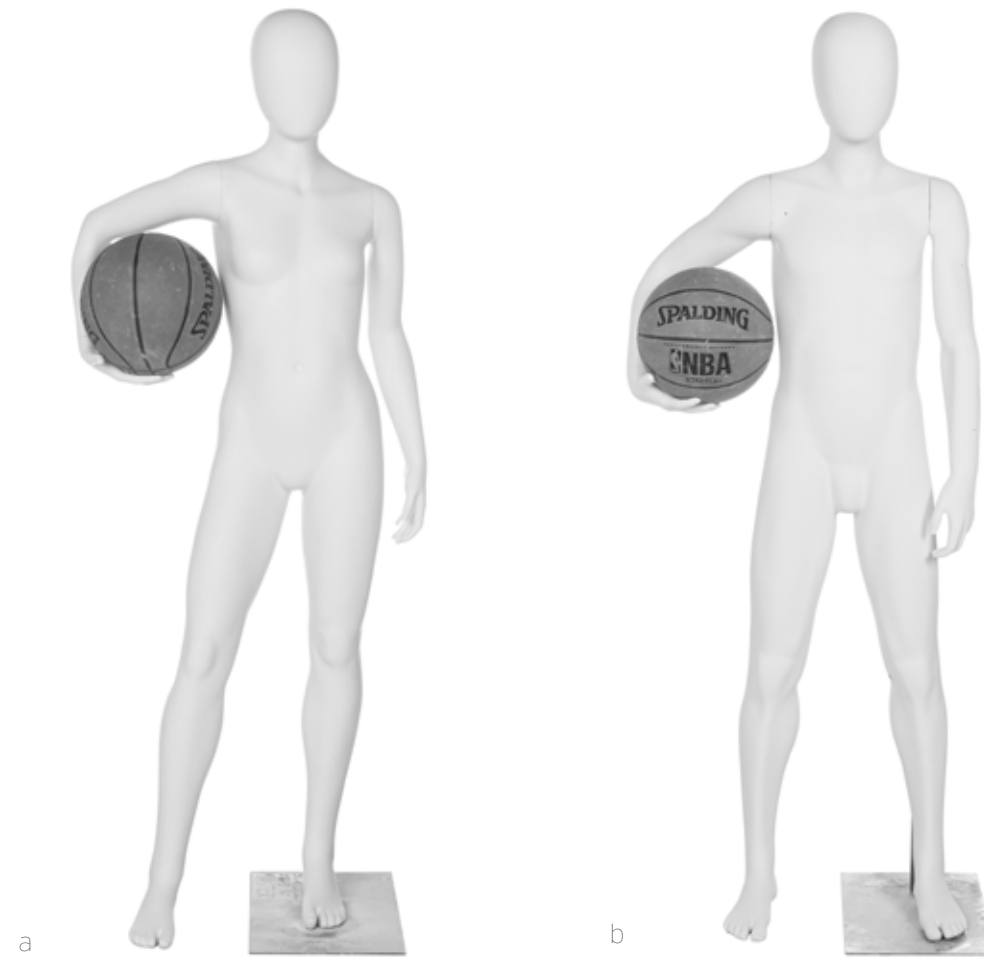

KIDS: SPROUT
12-14 year-olds

a/NATALIE UNIVERSAL BALL ARM
300-3730

height 59"
bust 29"
waist 23.5"
hips 31.5"
inseam 25"
shoe 5

b/NOAH UNIVERSAL BALL ARM
300-3731

height 62"
chest 30.5"
waist 26"
hips 33.75"
inseam 26"
shoe 5