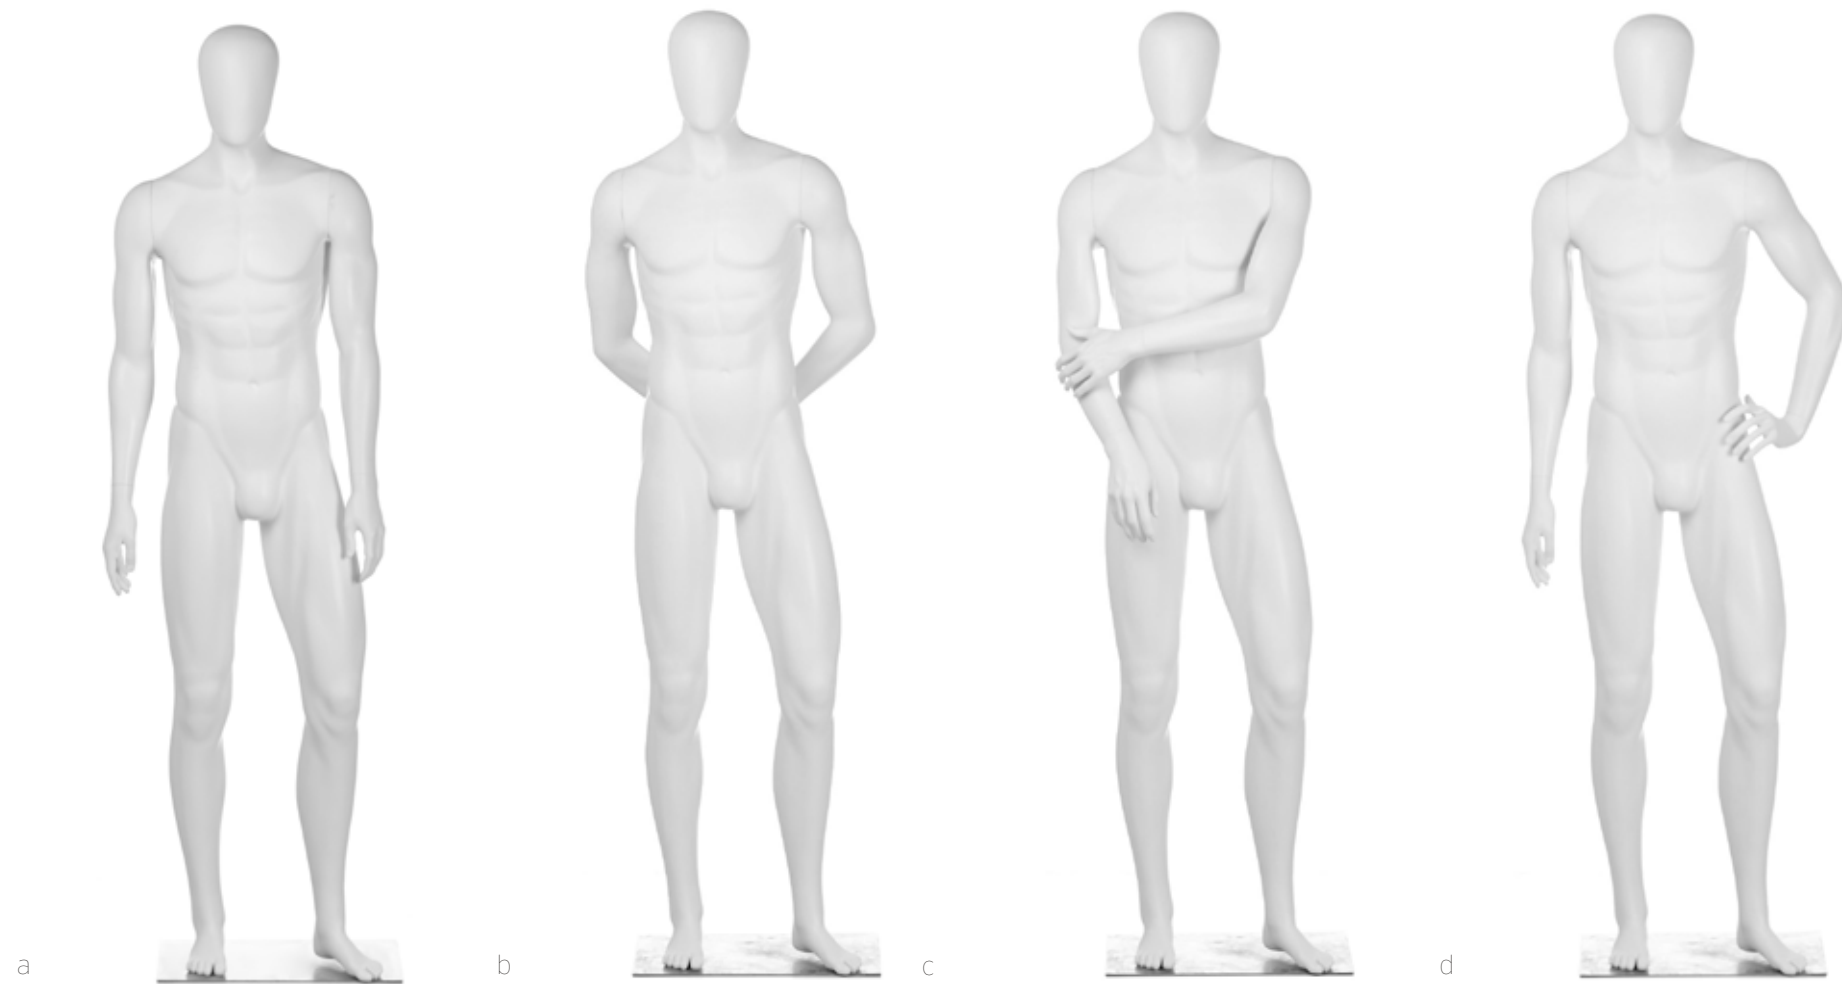

OLYMPUS: LIFESTYLE

a/LIFESTYLE GYM A
egg head 700-2665
headless 700-3269

b/LIFESTYLE GYM B
700-2666

c/LIFESTYLE GYM C
700-2667

d/LIFESTYLE GYM D
700-2668

height 75.25"
chest 38"
waist 31"
hips 38"
inseam 32.5"
shoe 10

NOTES: all poses share a torso. arms are interchangeable for all poses.