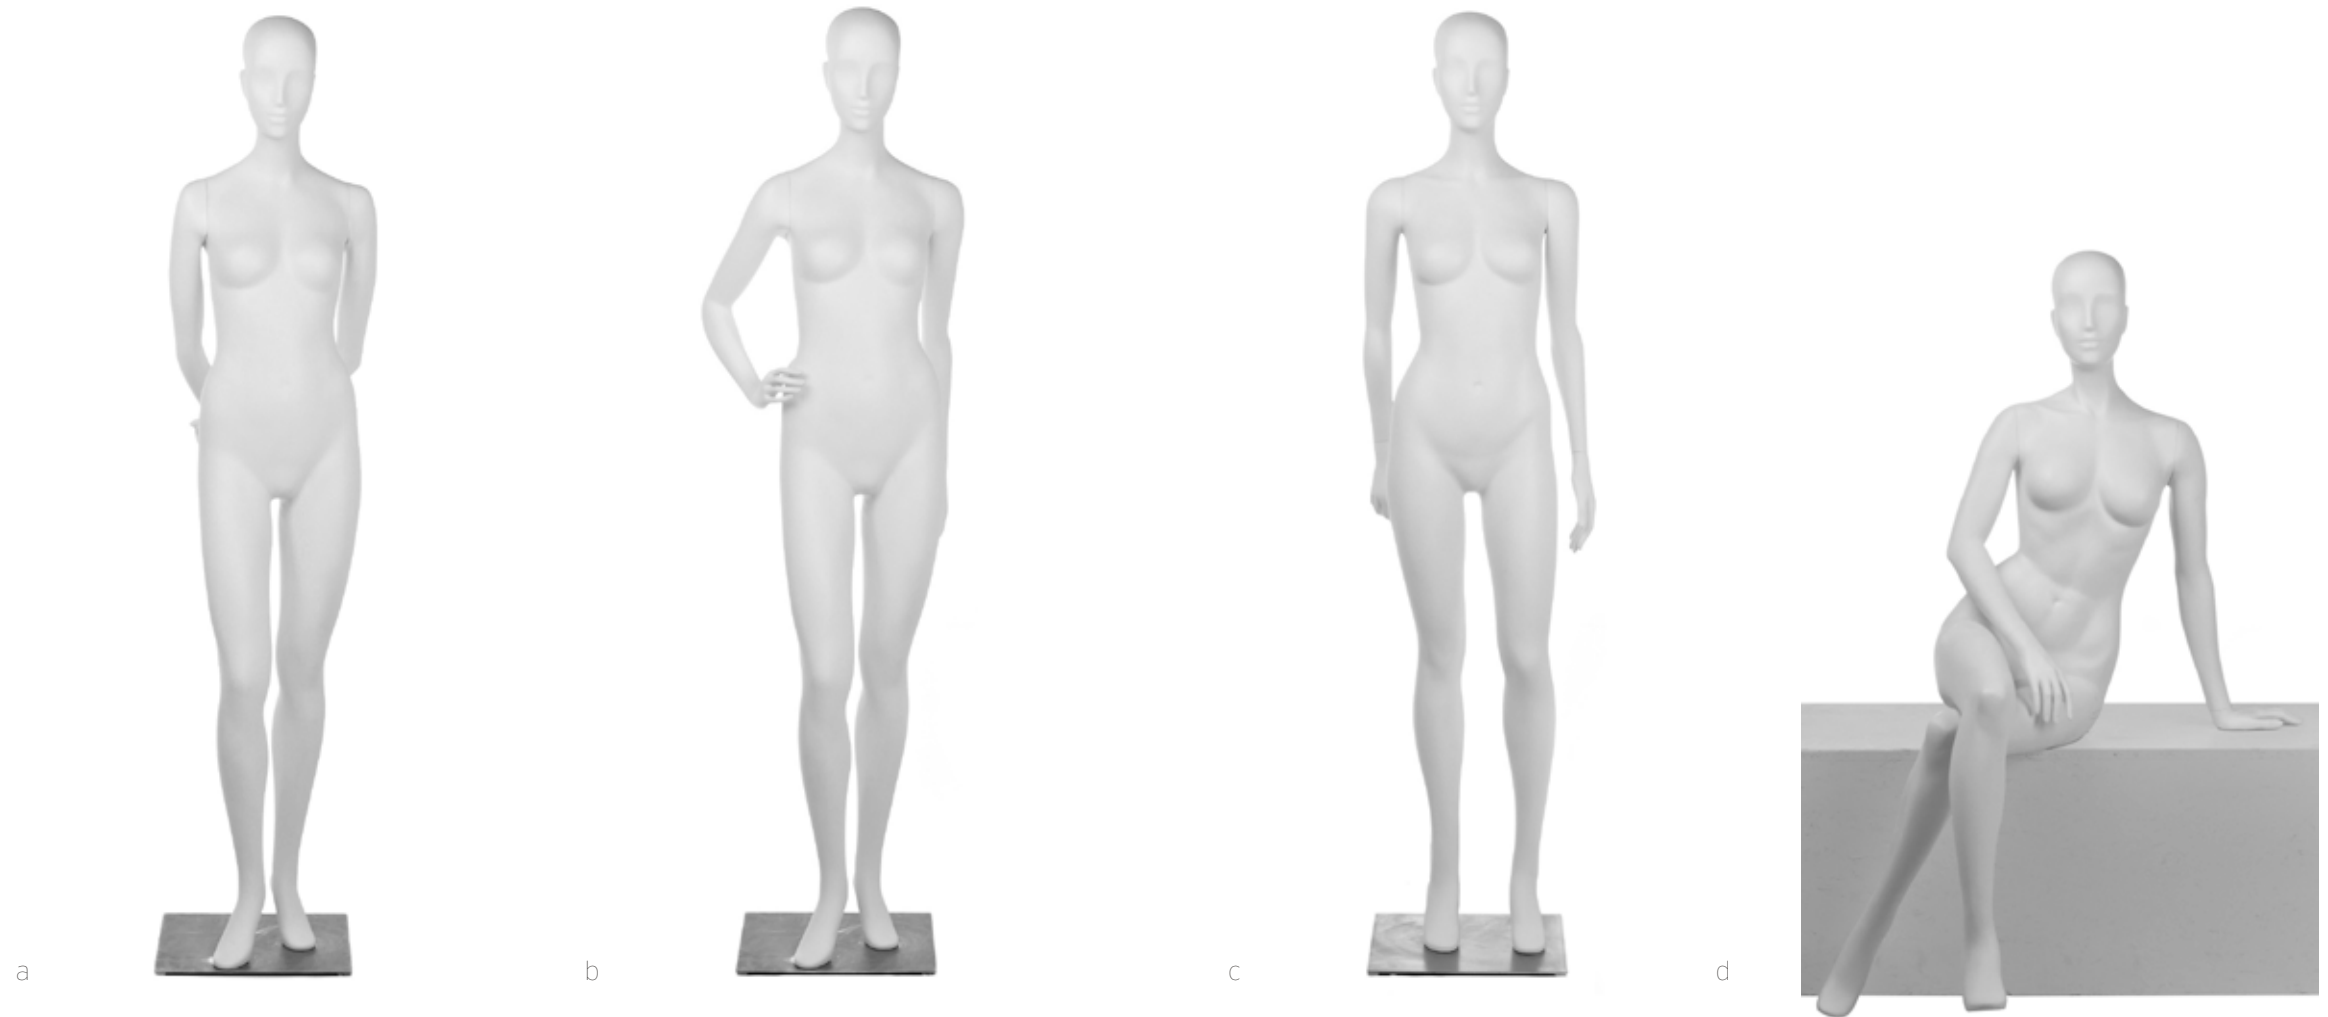

FASHION: ADORE

a/AIMEE BACK ARMS
realistic head 500-1432
egghead 500-0415

b/AIMEE HIP ARM
realistic head 500-1481
egghead 500-0056

c/ANNA
500-1482

height 71"
bust 33"
waist 25"
hips 35"
inseam 32"
heel 3"

d/AUDREY
512-1429

bust 33"
waist 23.5"
hips 36"
inseam 34.5"
footprint depth 24"
right hip to left hand 27"
knees to toes 23"

NOTES: poses a and b share a torso. arms are interchangeable for these poses