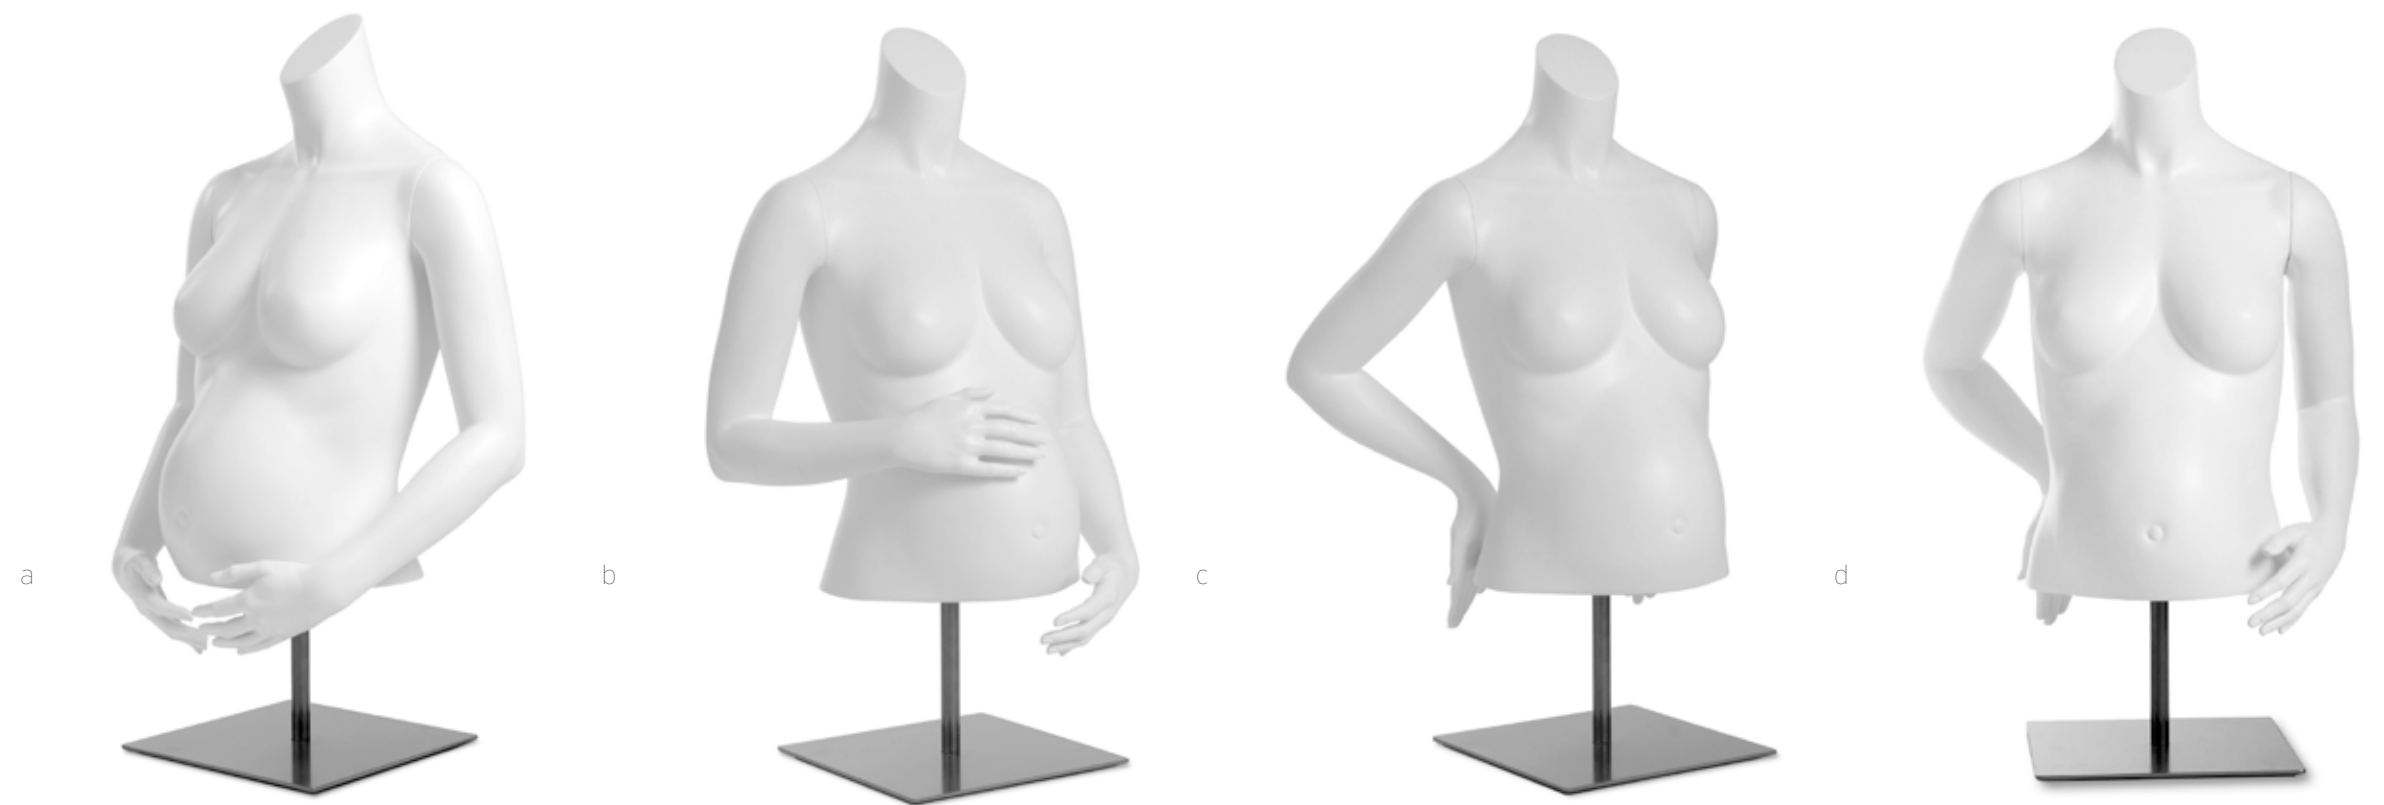

FASHION: MATERNITY

a/SABRINA
500-1924

b/SAMANTHA
500-1923

c/SHARRON
500-1921

d/SHELLEY
500-2221

size 4/6

NOTES: all poses share a torso. arms are interchangeable for all poses

FASHION: MATERNITY

a/SABRINA BUST
502-1924

b/SAMANTHA BUST
502-1923

c/SHARRON BUST
502-1921

d/SHAE BUST
502-9145

height 26"
bust 36"
waist 33"

NOTES:

- all forms share a torso. arms are interchangeable for all poses
- base is required for all forms