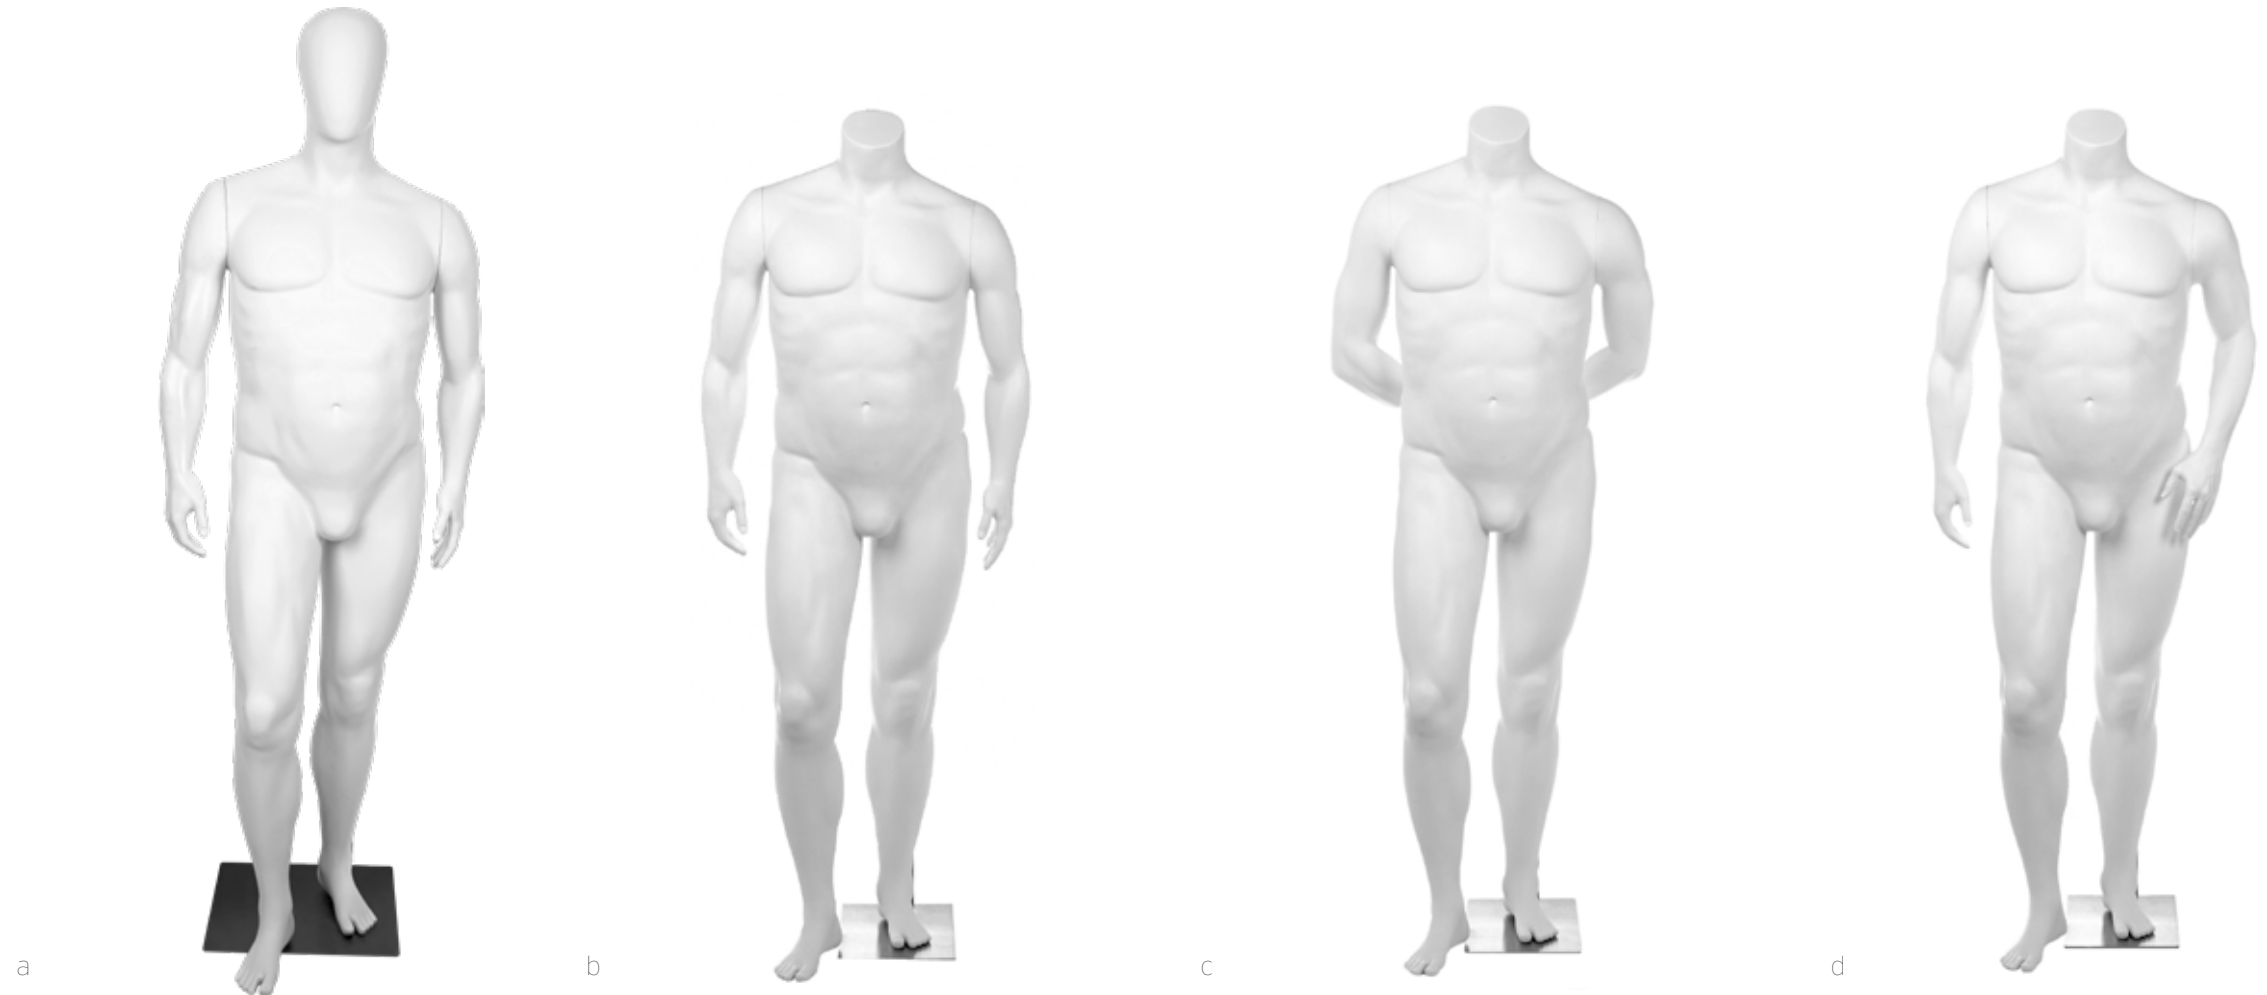

d/LANDON SIDE ARMS
headless 700-0444
egg head 700-2040

height 69"
chest 48"
waist 43.5"
hips 45.5"
inseam 35.5"

egg head

NOTES:

- all poses share a torso. arms are interchangeable for these poses
- pose a comes with a calf fitting
- poses b, c, and d with egg head only available with abstract feet and foot fitting
- all poses come with a hat dome insert