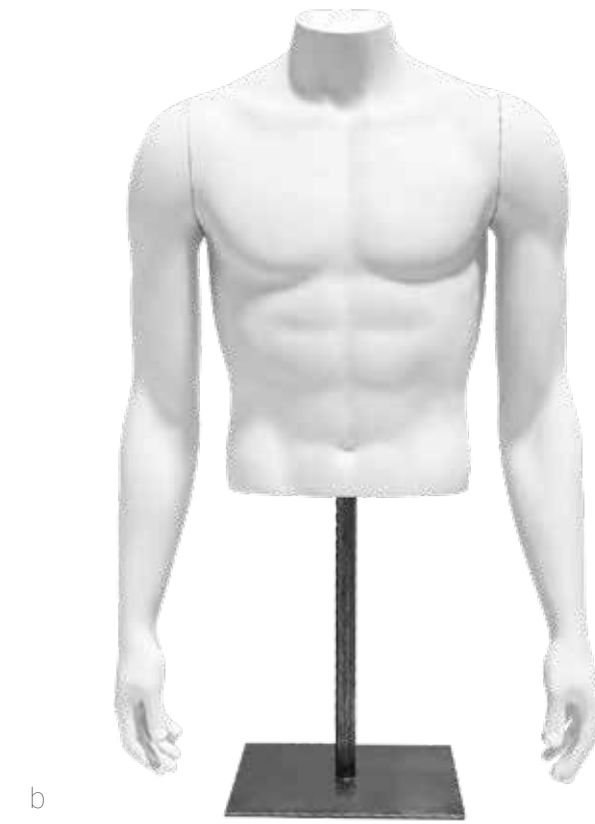

OLYMPUS: BUST FORMS

a/FEMALE HEADLESS BUST
502-2354

height 35.5"
bust 35"
waist 26.5"

b/MALE HEADLESS BUST
702-2353

height 33.75"
chest 38"
waist 31"