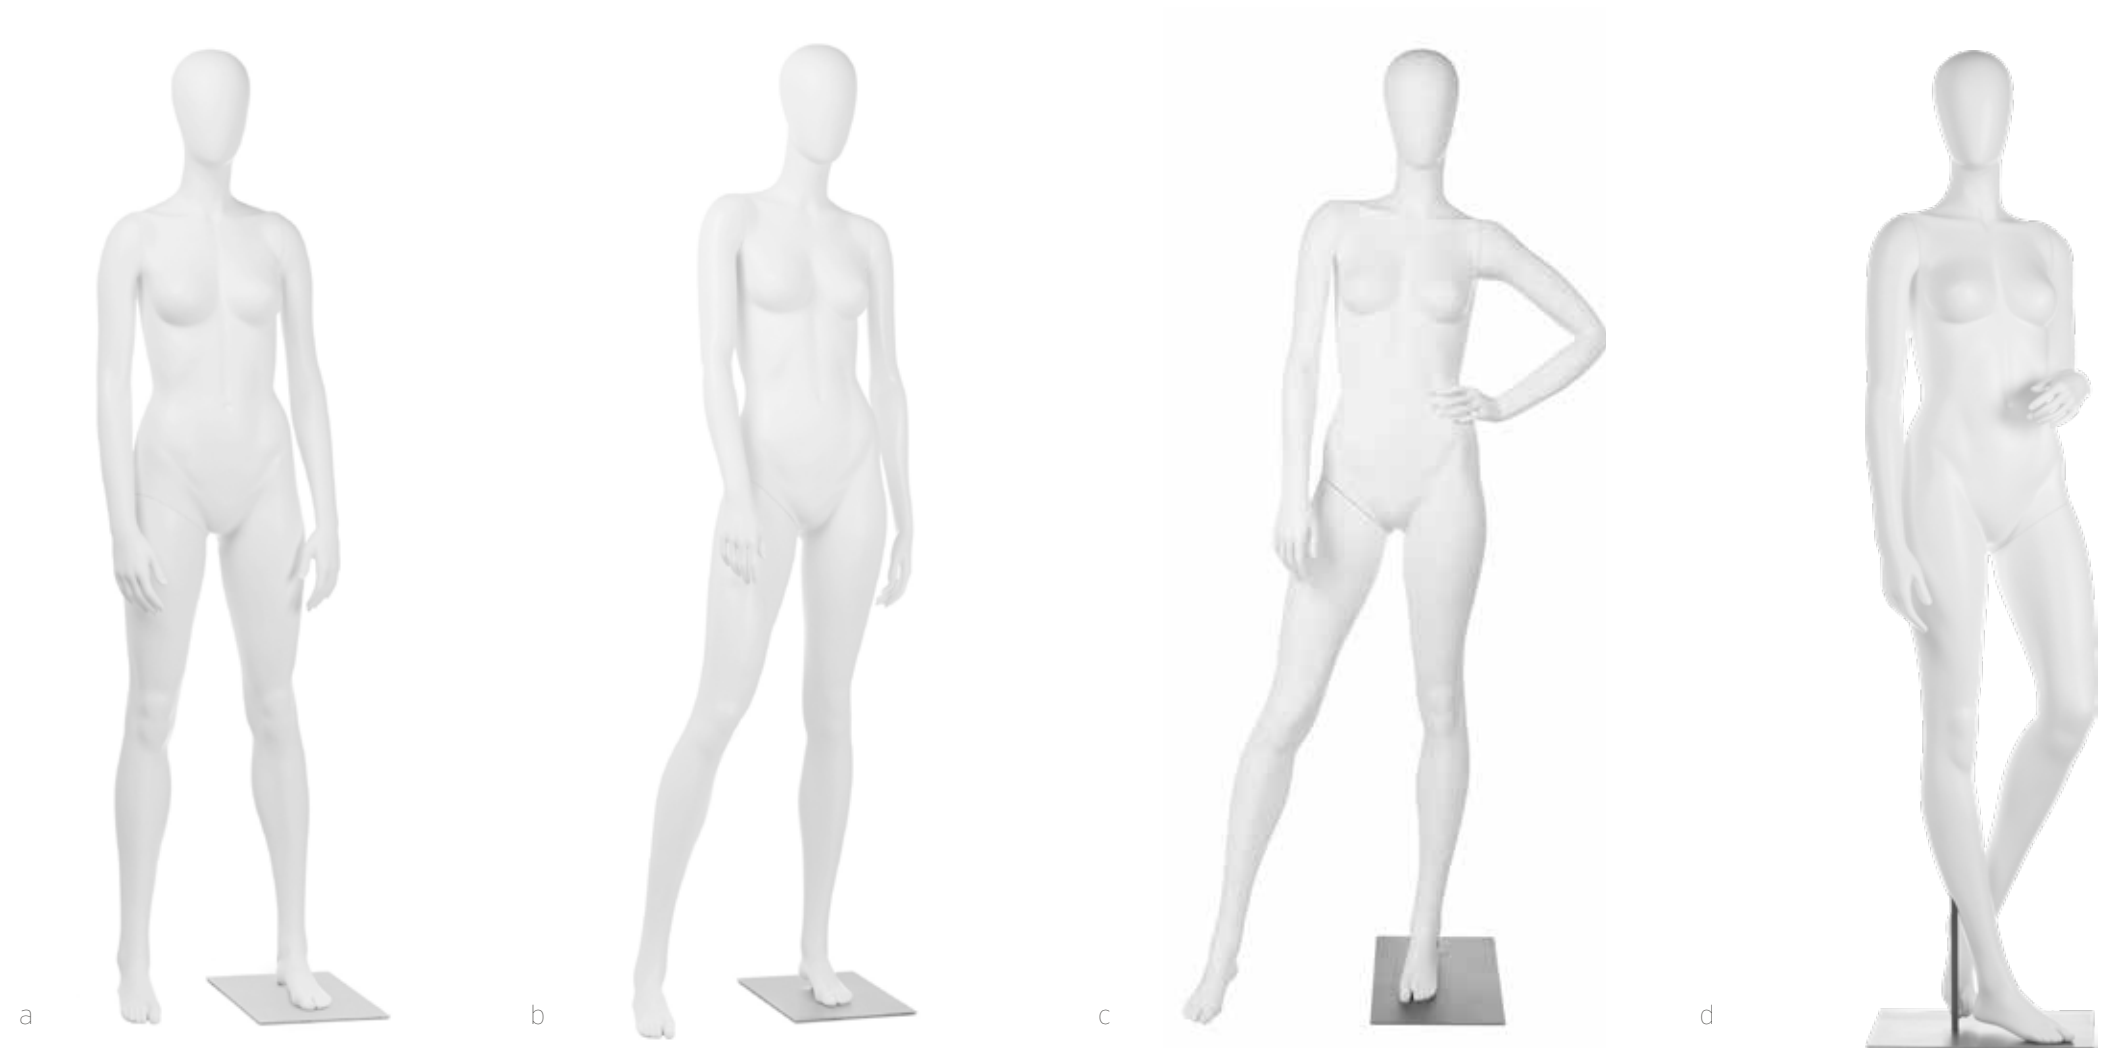

a/ARIANA
500-3150

b/ARLO
500-3192

c/ARLO HIP ARM
500-3407

height 71.5"
bust 34"
waist 25.5"
hips 37"
inseam 32"
shoe 7

d/AUTUMN
500-3215

height 71.75"
bust 34.25"
waist 26"
hips 35"
inseam 33"

NOTES: pose d can come with handbag button in right hand