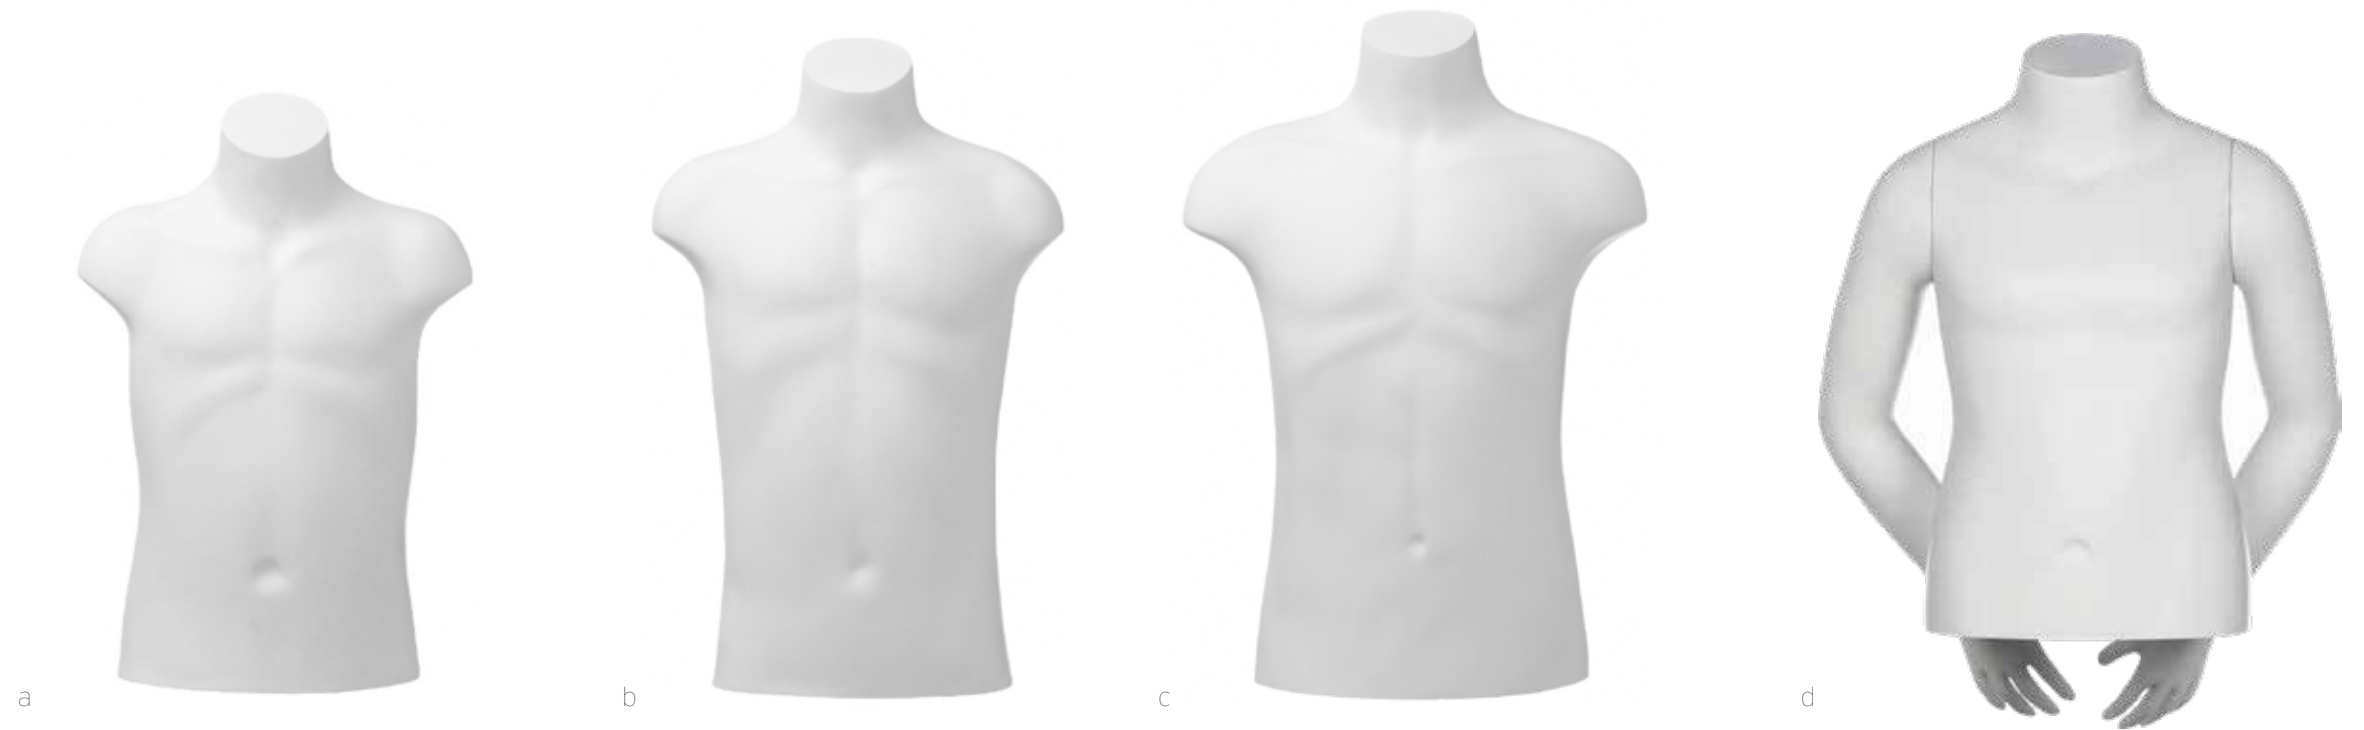

KIDS: SPROUT
2-12 year-olds

a/MADDEN 2 YO BUST W/ SHOULDER CAPS
302-0398

height 16"
chest 21.5"
waist 20"

b/BENTLEY 4 YO BUST W/ SHOULDER CAPS
302-0397

height 19"
chest 24"
waist 22"

c/CAMERON 10-12 YO BUST W/ SHOULDER CAPS
302-0399

height 22"
chest 28"
waist 26.5"

c/5 YO BUST BACK ARMS
302-3760

height 16.25"
chest 23.5"
waist 21"
hips 25"

NOTES: base optional for forms a, b, and c