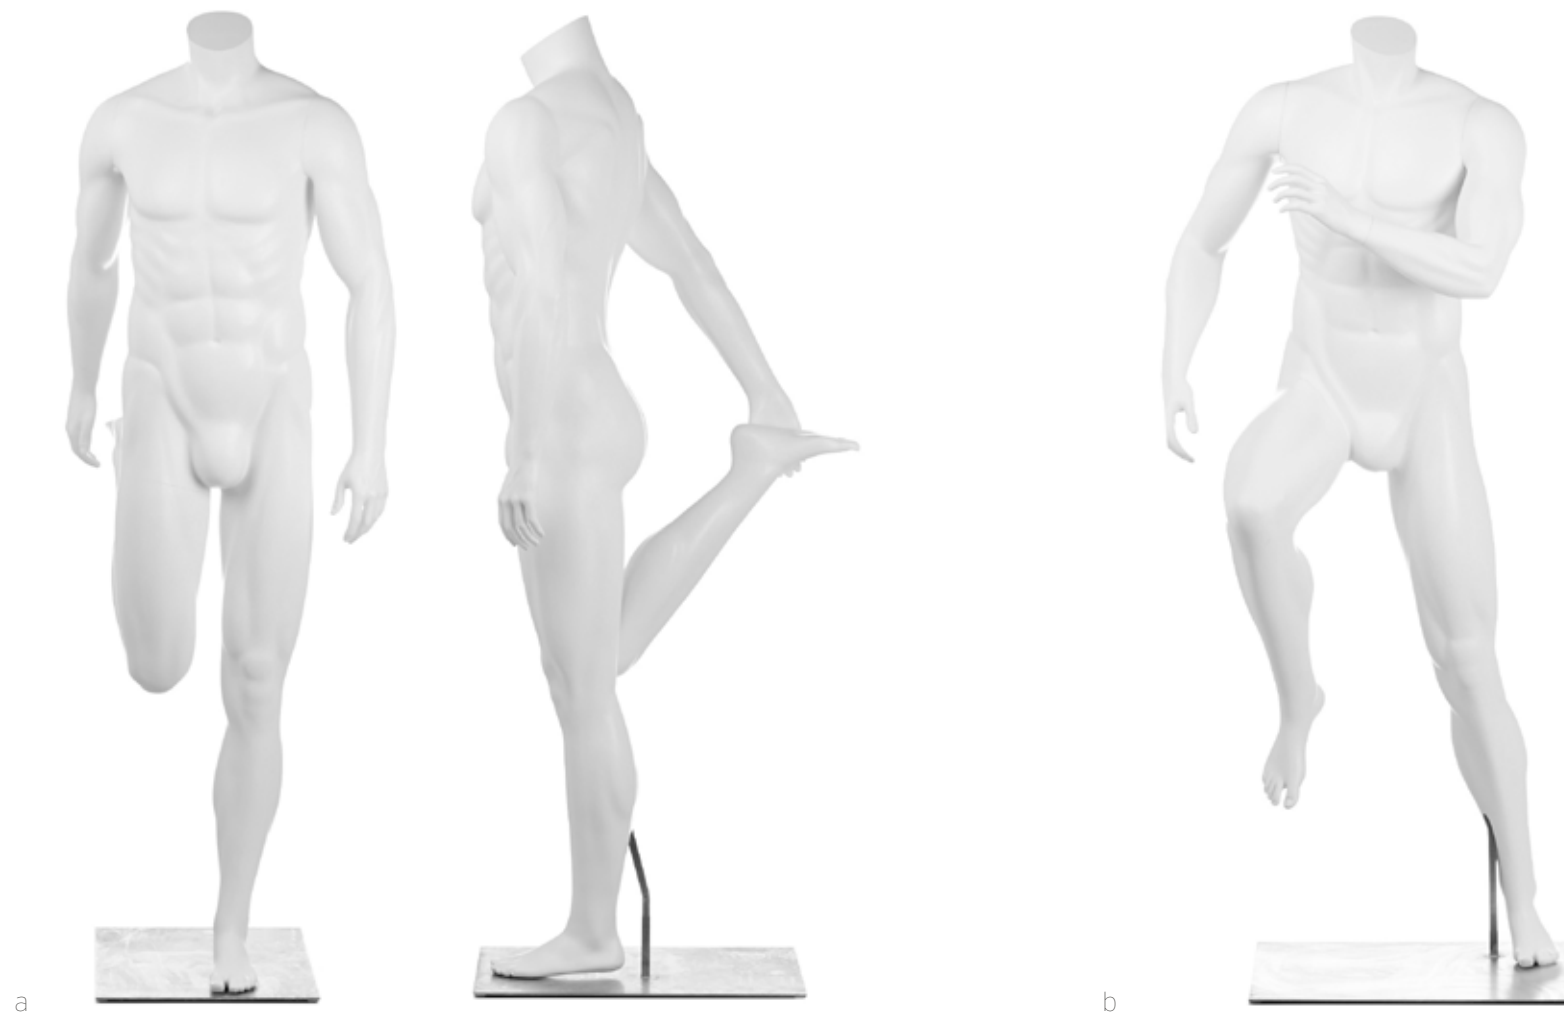

height 43"
waist 30"
hips 36.25"

ATHLETIC: ENDURANCE

a/BRENDAN STRETCHING
headless: 700-3136
egghead: 700-3579

b/BECKETT
700-3137

height 70.5"
bust 41.25"
waist 33.5"
hips 38.5"
inseam 32.5"

egg head

NOTES: