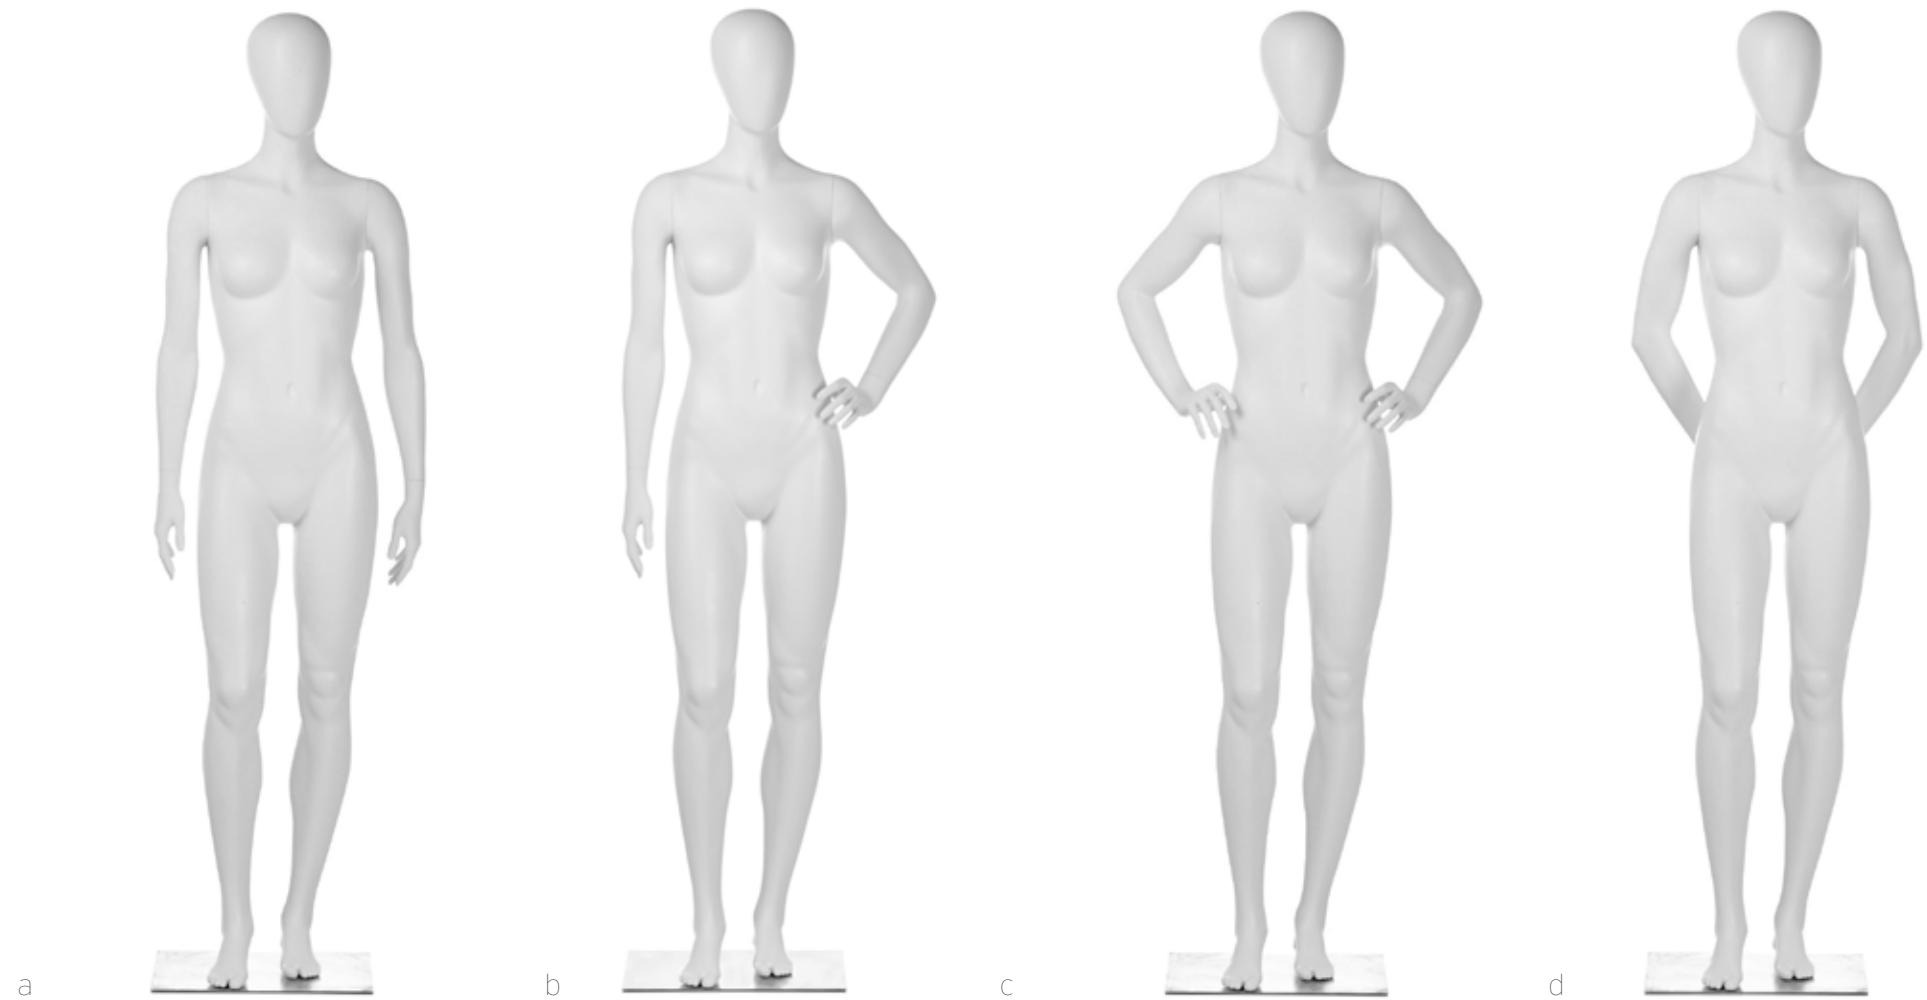

OLYMPUS: LIFESTYLE

a/LIFESTYLE STUDIO A
500-2656

b/LIFESTYLE STUDIO B
500-2657

c/LIFESTYLE STUDIO C
500-2658

d/LIFESTYLE STUDIO D
500-2659

height 69.5"
bust 34.5"
waist 26"
hips 36"
inseam 30"
shoe 8

NOTES: all poses share a torso. arms are interchangeable for all poses.