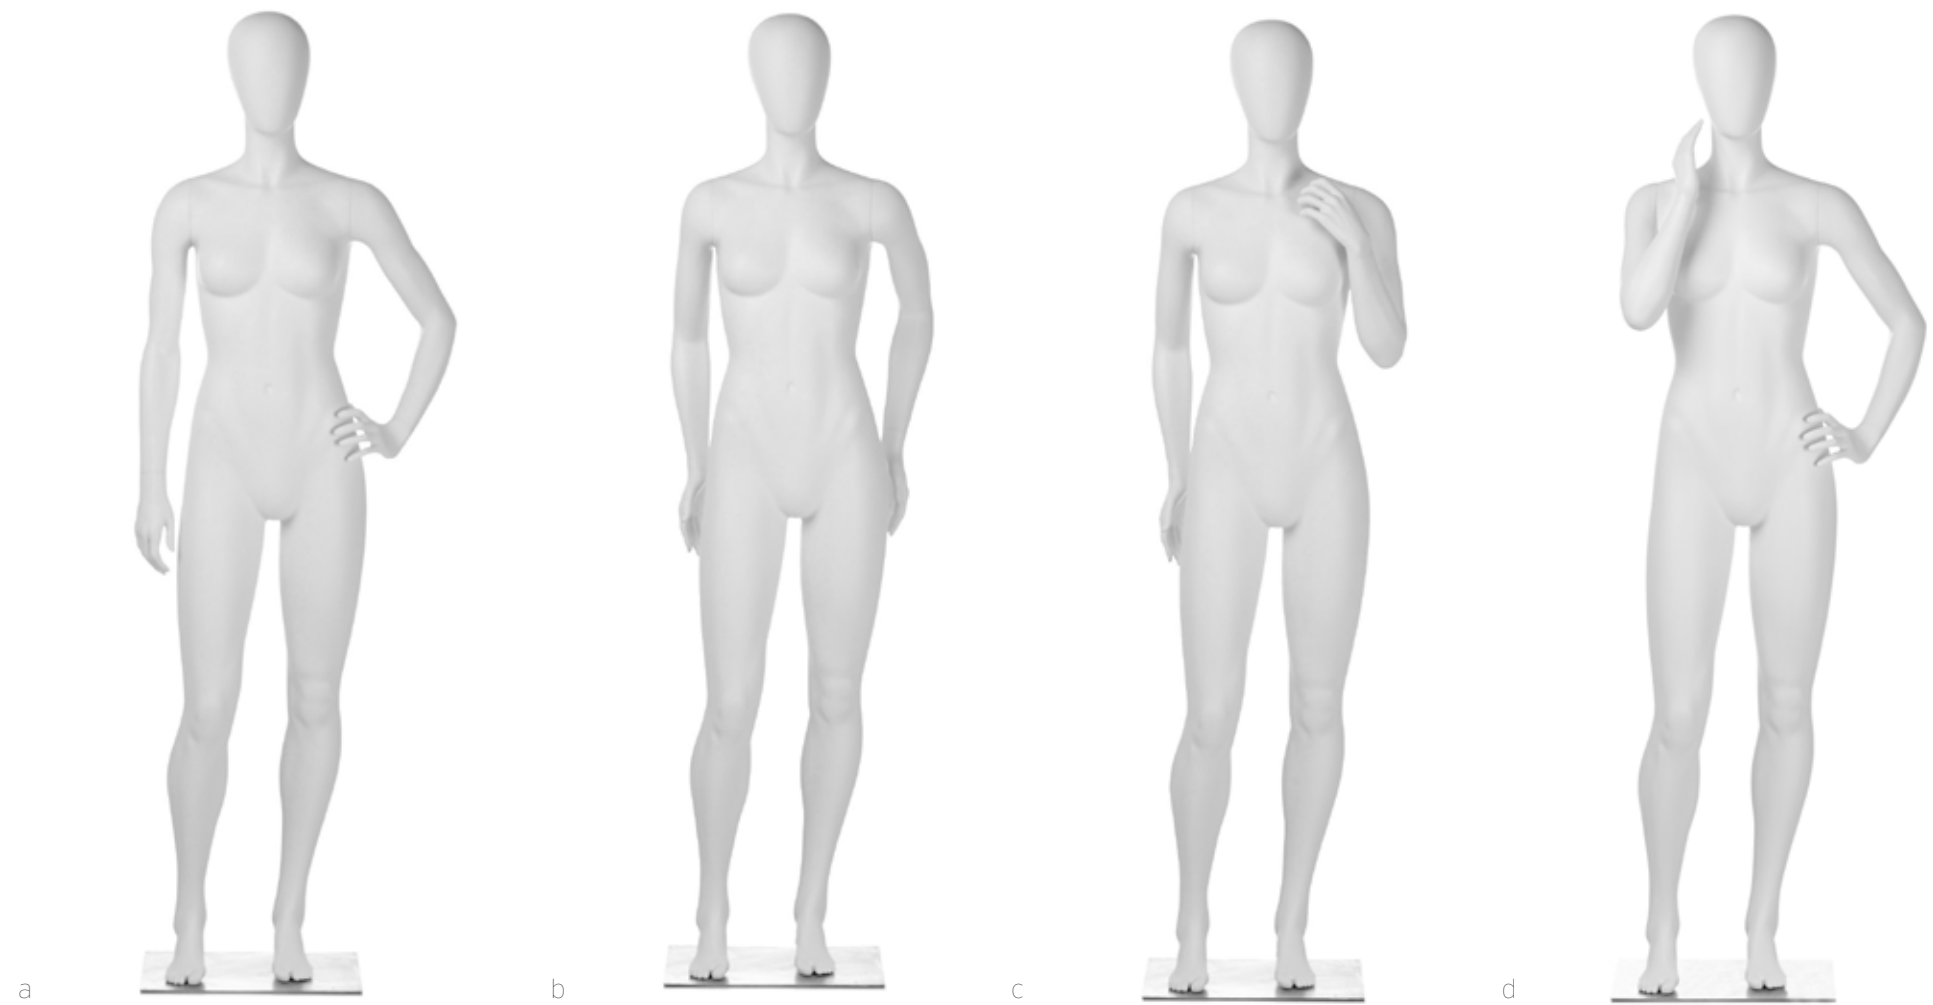

OLYMPUS: LIFESTYLE

a/LIFESTYLE TONE A
500-2651

b/LIFESTYLE TONE B
500-2652

c/LIFESTYLE TONE C
500-2653

d/LIFESTYLE TONE D
500-2654

height 69.5"
bust 34.5"
waist 26"
hips 36"
inseam 30"
shoe 8

NOTES: all poses share a torso. arms are interchangeable for all poses.