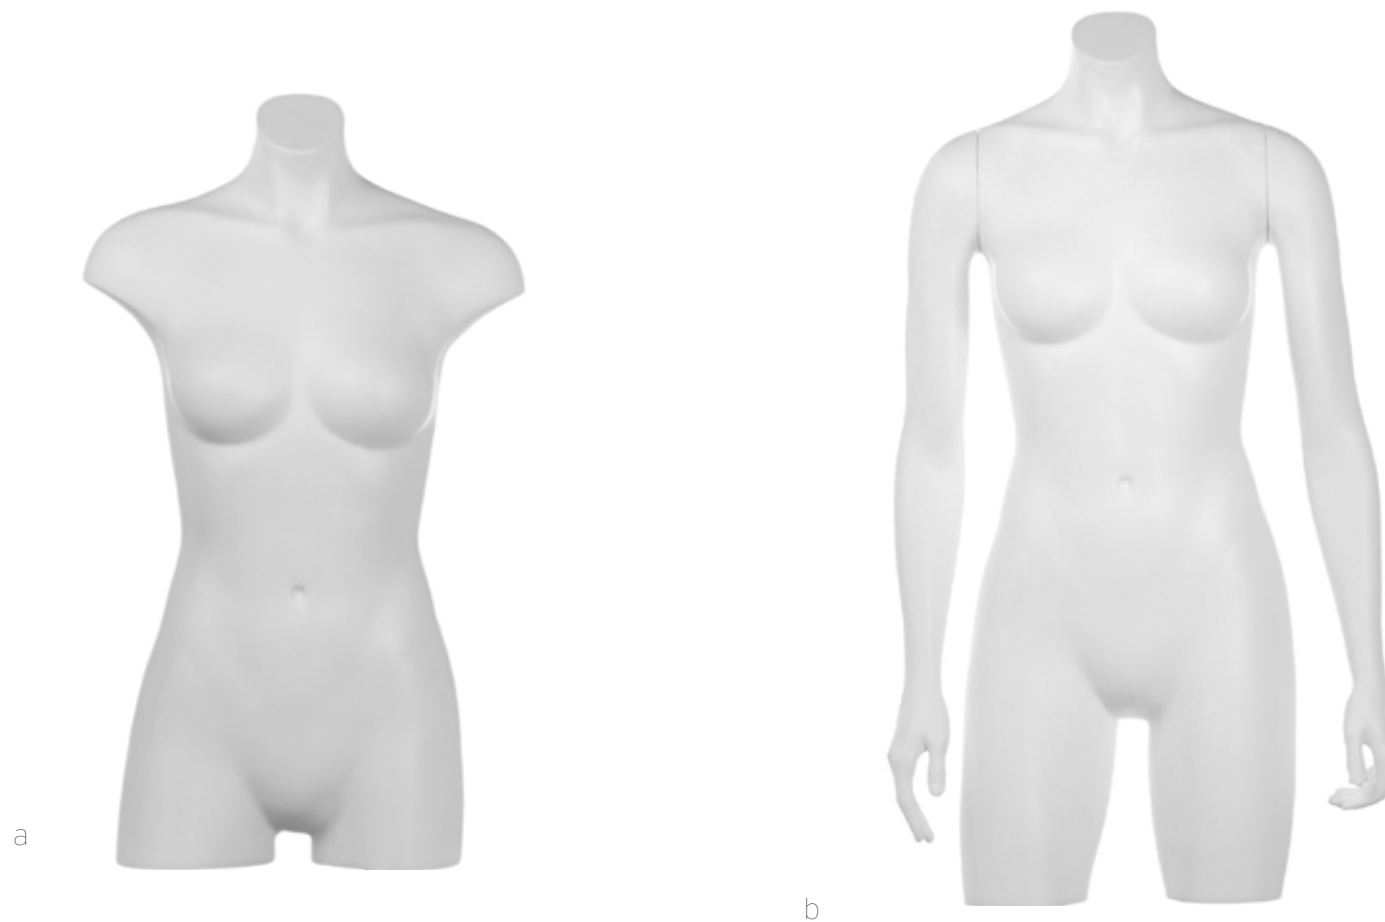

ATHLETIC: **SUMMIT**

a/LEILA TANK
501-2189

height 32"
bust 33"
waist 26.5"
hips 34"
depth 9"
width 16"
inseam 5"

b/LUNA 3/4
501-2151

height 36"
bust 34"
waist 26.5"
hips 36.25"
depth 11"
width 21"
inseam 7.75"

NOTES: base for forms a and b is optional