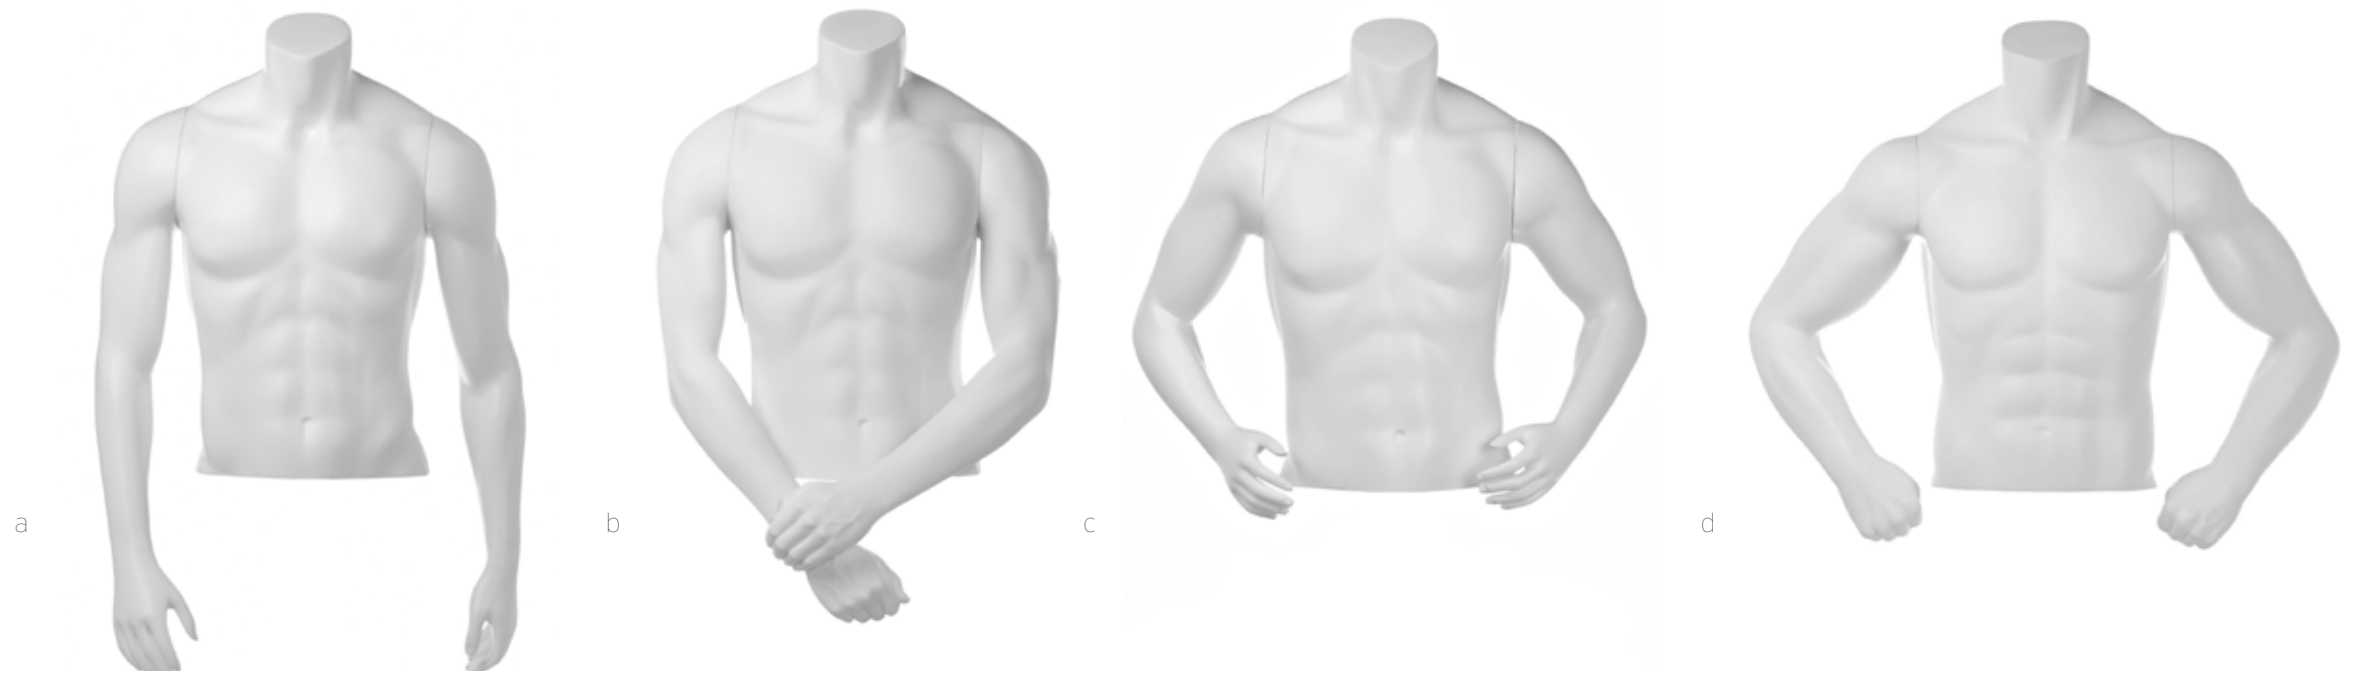

ATHLETIC: VIGOR

a/MAX BUST DOWN ARMS
headless: 702-0271
egghead: 702-0050

height 29"
torso height 26.06"
fingertips to
neck height 35.76"
chest 42"
waist 33"
hips 40"

b/MAX BUST FRONT ARMS
headless: 702-0270
egghead: 702-0051

c/MAX BUST HIP ARMS
headless: 702-0269
egghead: 702-3276

height 29"
chest 42"
waist 33"
hips 40"

d/MATT BUST
702-2867

chest 42"
waist 33"
hips 40"
width 32.5"
depth 12.5"

NOTES:

- forms a, b, and c share a torso. arms are interchangeable for these poses
- base required for all forms