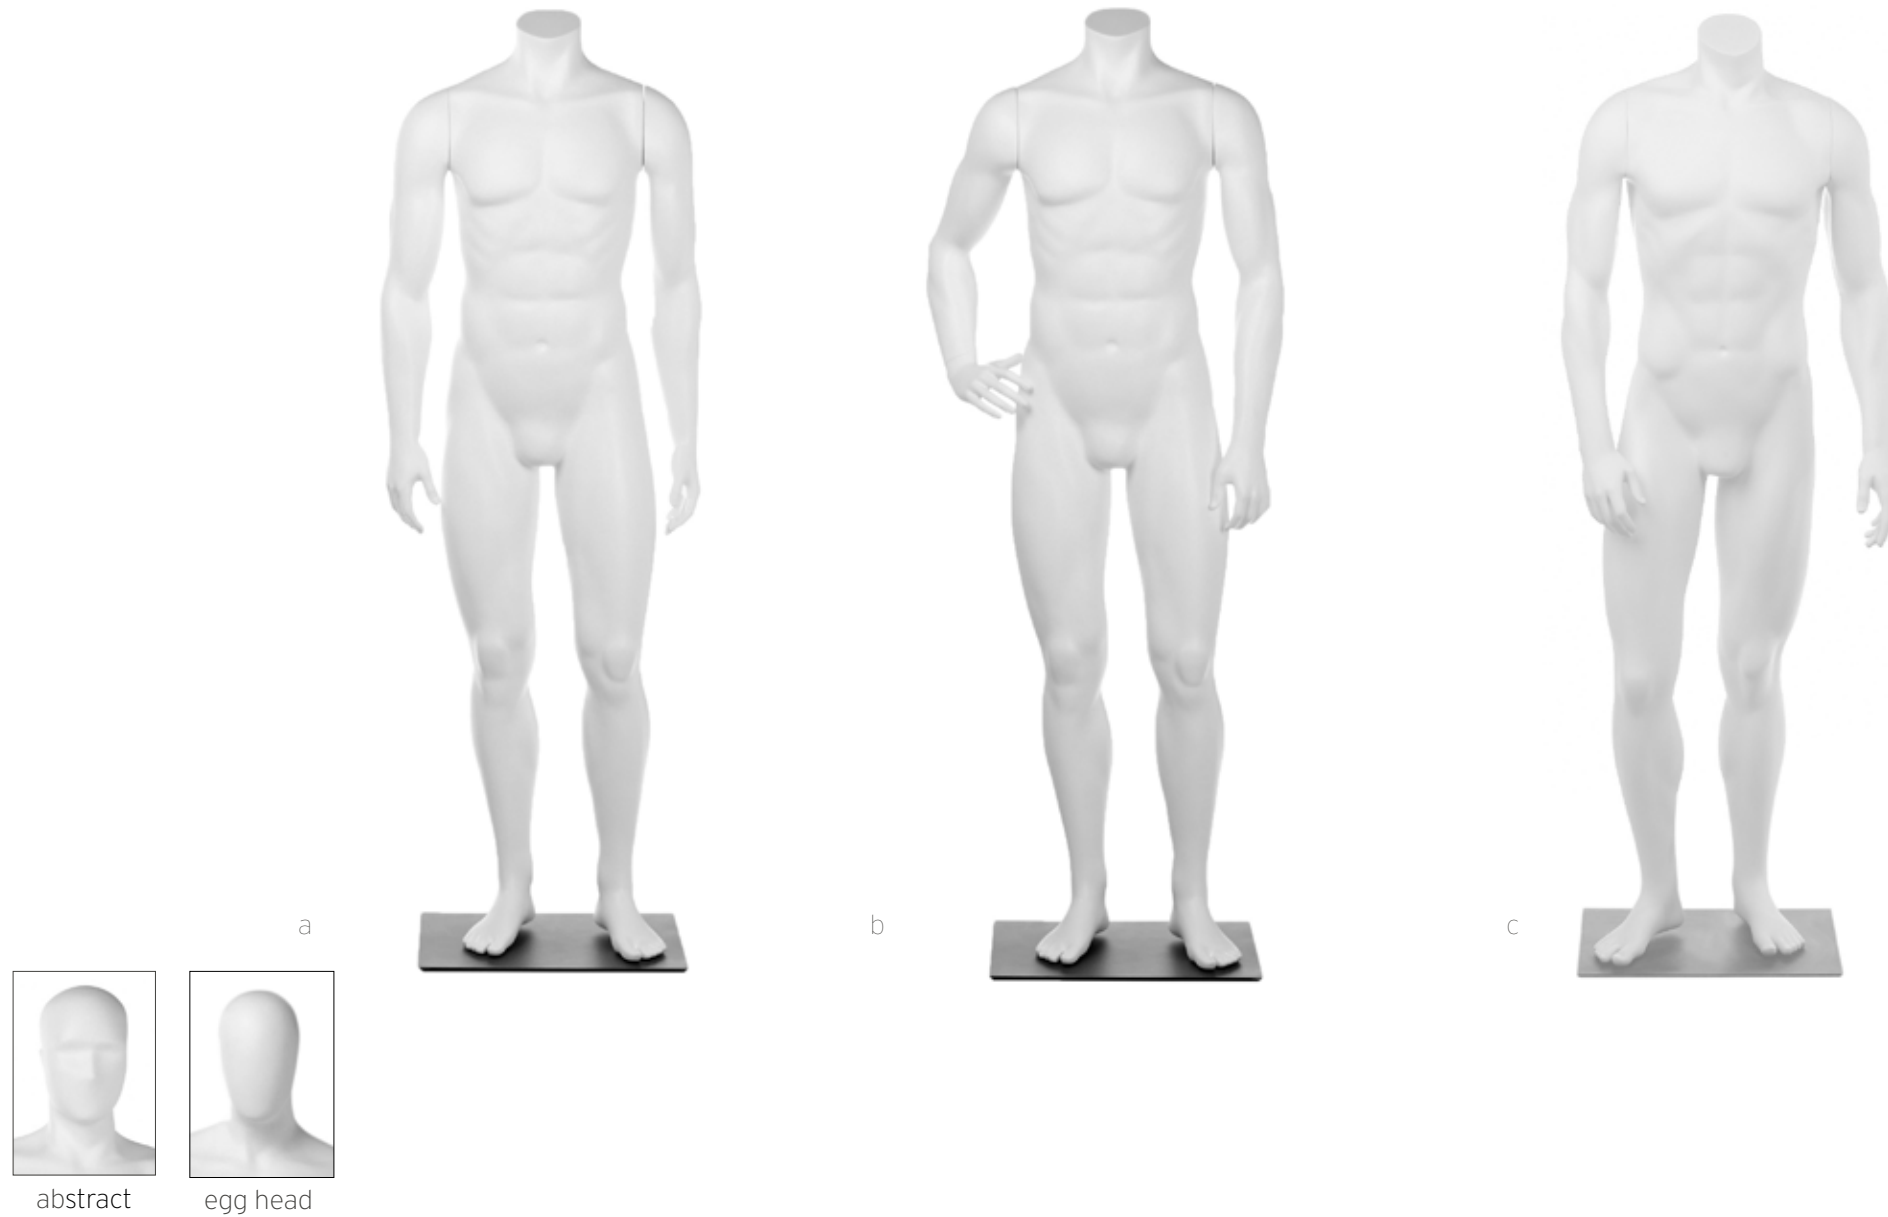

ATHLETIC: **SPORTY**

a/SAM DOWN ARMS
headless 700-1465
egghead 700-2125

b/SAM HIP ARM
700-1489

c/SLATE DOWN ARMS
headless 700-0470
abstract head 700-0262
egghead 700-2126

height 65"
chest 39"
waist 32"
hips 39"
inseam 34"
heel .5"

1. **NOTES:**
2. poses a and b share a torso. arms are interchangeable for these poses
   - poses a and b available with removable feet and high calf insert to accommodate boots
   - egghead version of pose c has high calf insert and removable feet
   - all poses come with a hat dome insert