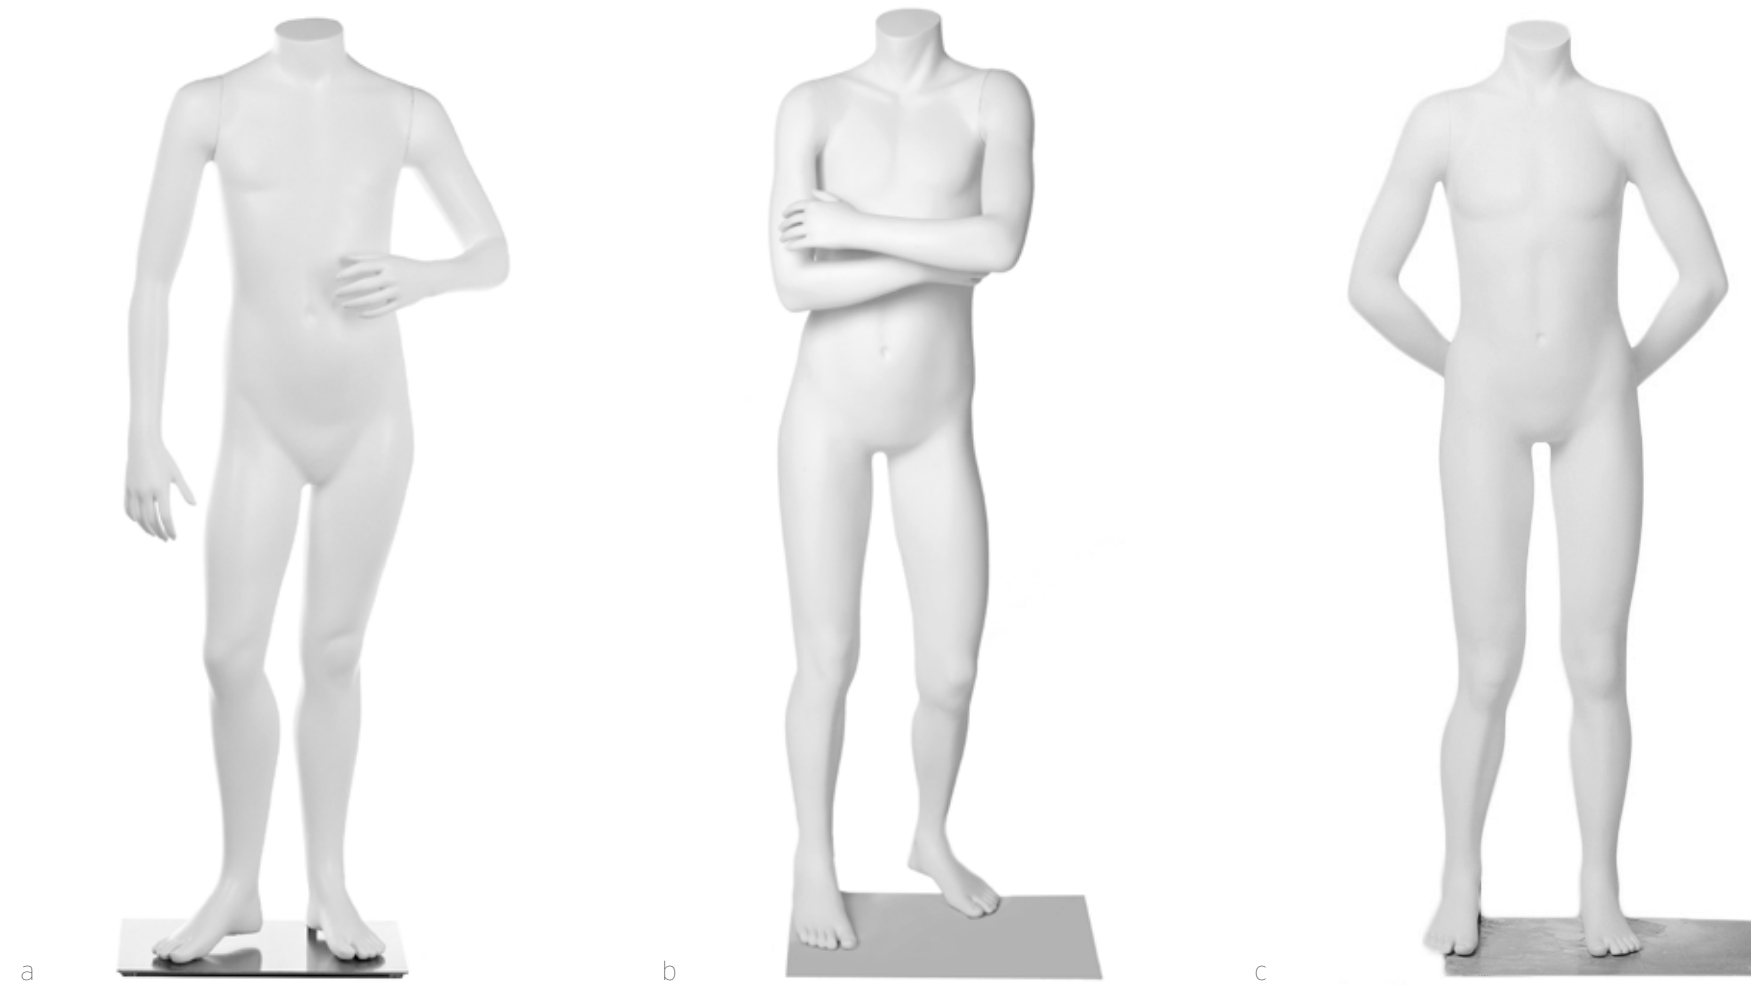

KIDS: **SPROUT**
8 year-olds

a/JORDYN
300-0113

height 46"
bust 26"
waist 22"
inseam 19"
foot length 7.5"
shoe T 13

b/PIPER
300-0273

height 47"
bust 27"
waist 23.5"
inseam 21"
foot length 7.5"
shoe T 13

c/PATTON
300-0272

height 52.75"
chest 27.5"
waist 23"
hips 27"
insesam 22.5"

NOTES:
• collection features headless, realistic feet, and calf fitting
• all poses come with hat dome insert