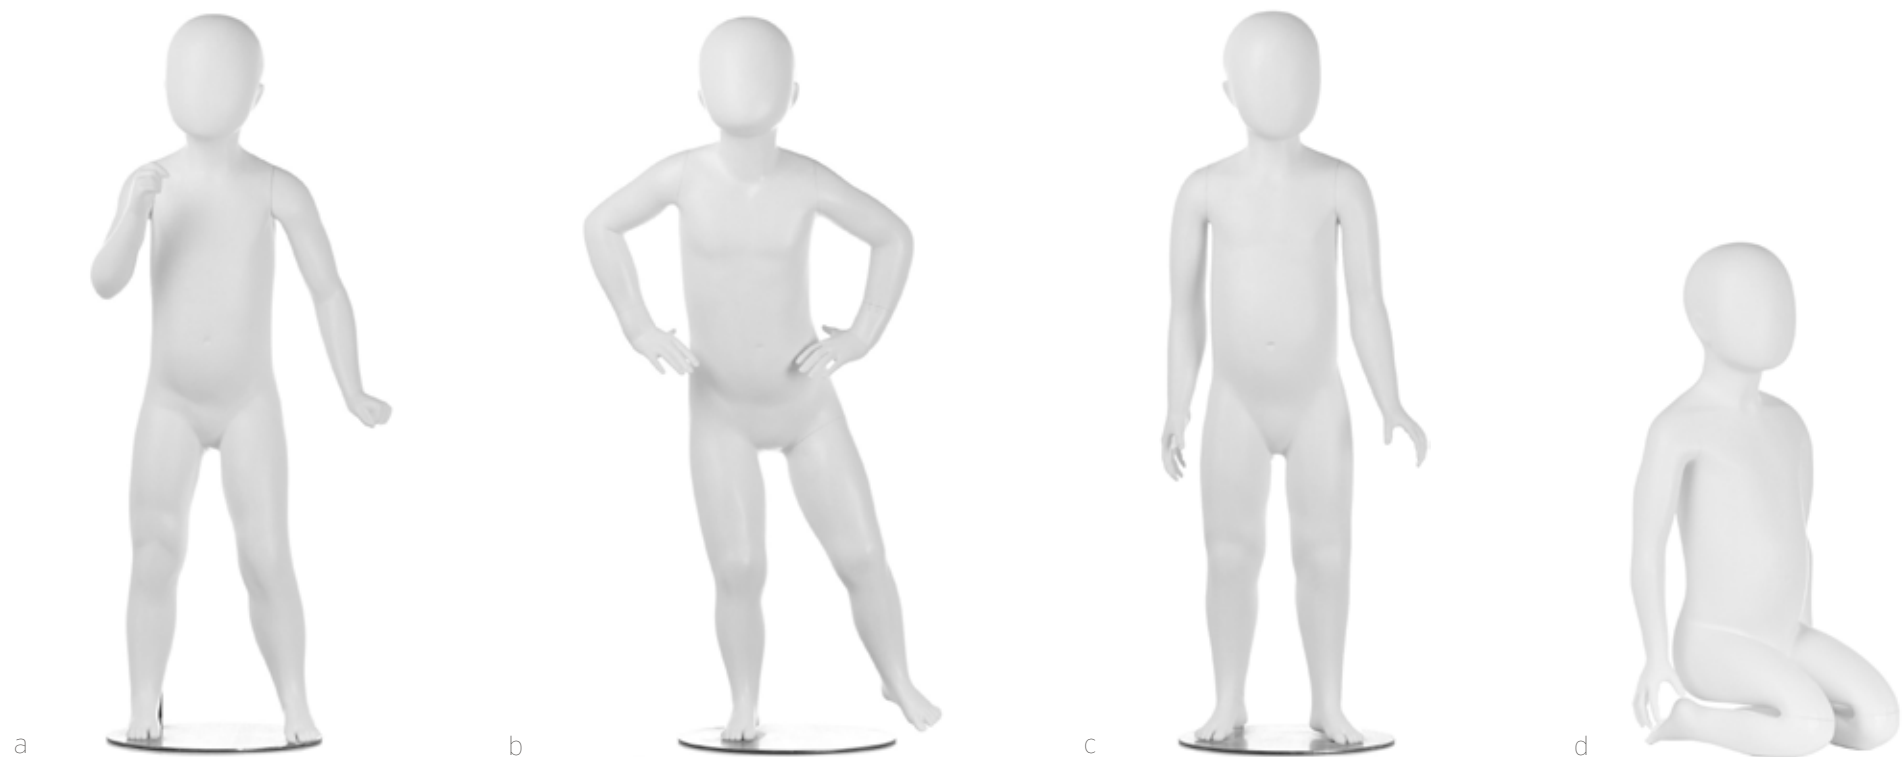

KIDS: BLOOM
babies and toddlers

a/QUINN 2T
300-2795

height 39.5"
bust 21"
waist 19.75"

b/SAWYER 2T
300-2796

height 39.5"
bust 22.25"
waist 20.25"

c/RYLAN 2T
300-2797
buddy arm 314-2798

height 39.5"
bust 21.25"
waist 20.75"

d/REESE 2T
312-2807

height 24.5"
bust 21.25"
waist 20.25"

NOTES:

- poses a, b, and c also available with rectangular base
- pose c available with a buddy arm
- collection features egg head with ears, realistic feet, and calf fitting