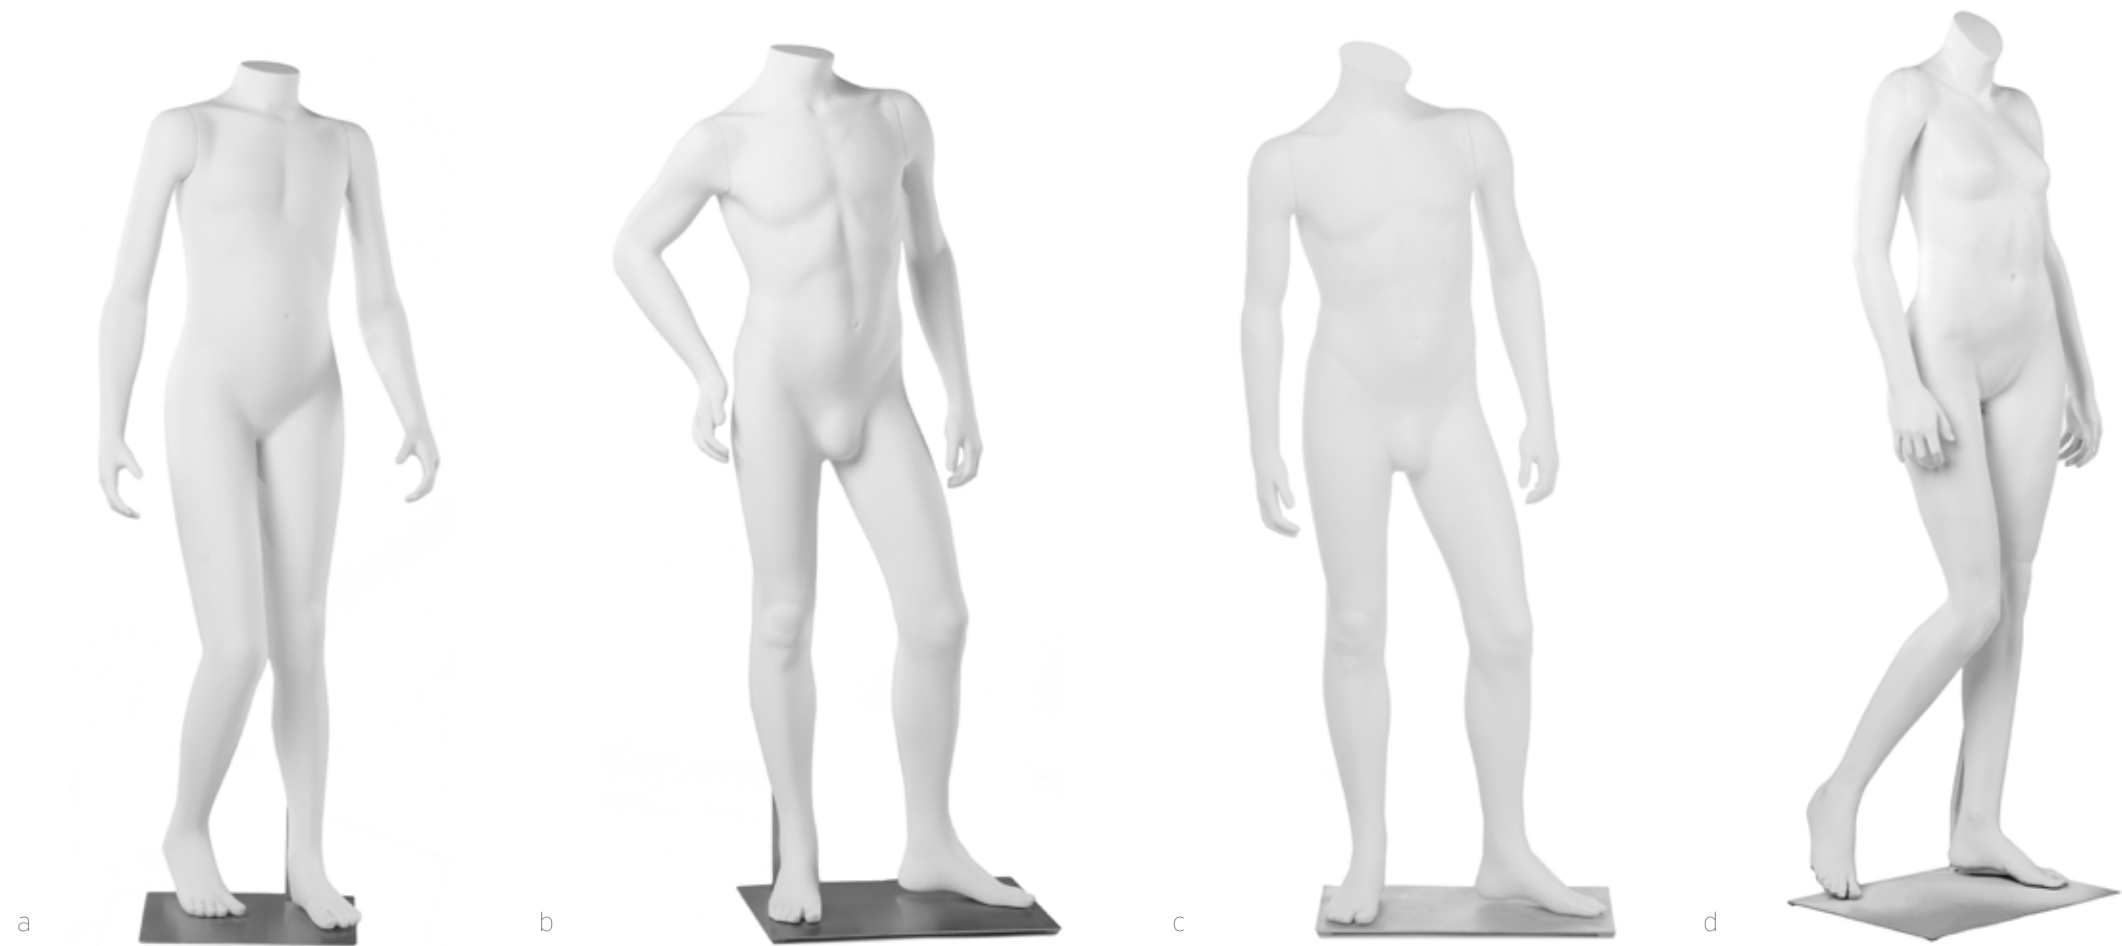

KIDS: SPROUT
10-12 year-olds

a/LUCY
500-0111

height 48"
bust 26.5"
waist 23.5"
inseam 23"
foot length 8.5"
shoe 3

b/LUCAS HIP ARM
700-1496

c/LUCAS DOWN ARMS
300-1660

height 50"
chest 29.5"
waist 24.5"
hips 30"

d/LILLY
500-0224

height 54.5"
bust 28.25"
waist 23.75"
inseam 27.5"
foot length 8"
shoe 1.5

NOTES:

- poses b and c share a torso. arms are interchangeable for these poses
- collection features headless, realistic feet, and calf fitting
- pose a and b come with a hat dome insert