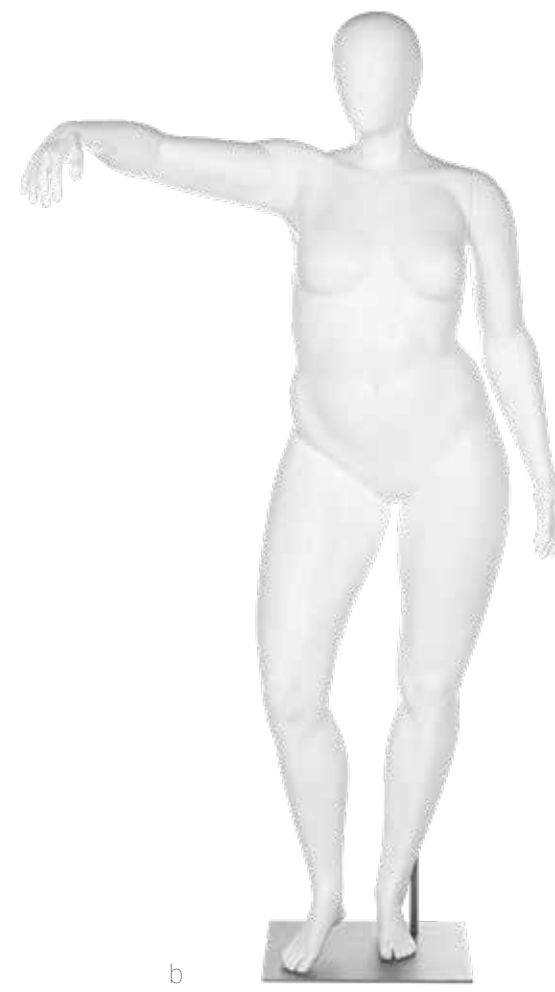

EMPOWER: WOMEN'S SIZE 18

a/MAYA
500-3507

height 72"
bust 42.75"
waist 36.75"
hips 48.25"
inseam 31"
shoe 7

b/ERIKA BUDDY ARM
500-3608

height 72"
bust 44"
waist 37"
hips 44"
inseam 34.25"
shoe 7

c/ERIKA UP ARM
500-3506

height 72"
bust 44"
waist 37"
hips 44"
inseam 31.5"
shoe 7