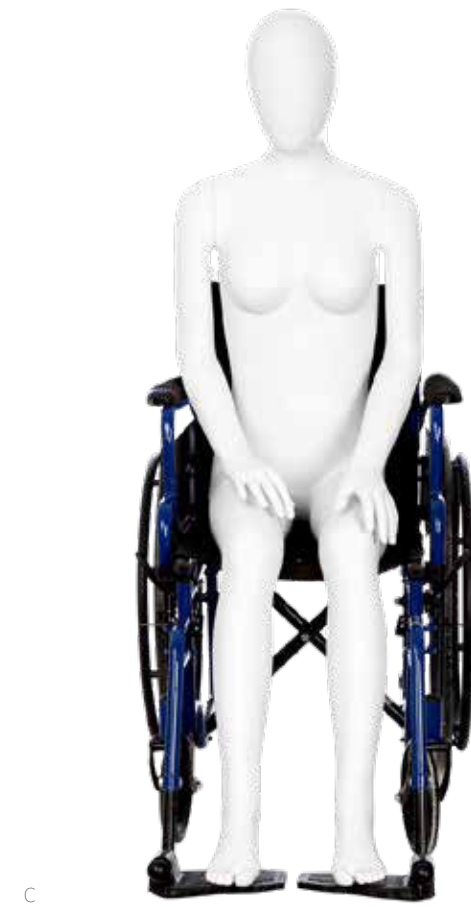

LIFESTYLE: PARA

a/FEMALE TRANSTIBIAL
500-3922

size 4/6
height 67.6"
bust 34"
waist 26.25"
hips 26.25"
shoe 9

b/FEMALE TRANSRADIAL
RESIDUAL LIMB
500-3929

size 4/6
height 70"
bust 34.5"
waist 27"
hips 34.75"
shoe 9

c/FEMALE WHEELCHAIR
512-3921

size 4/6
height 35.25"
bust 34"
waist 27"
hips 34.25"
inseam 30"
shoe 9

NOTES:

- transtibial prosthesis included with form a
- wheelchair not included for form c; form was designed to accommodate 16" wide adult wheelchair