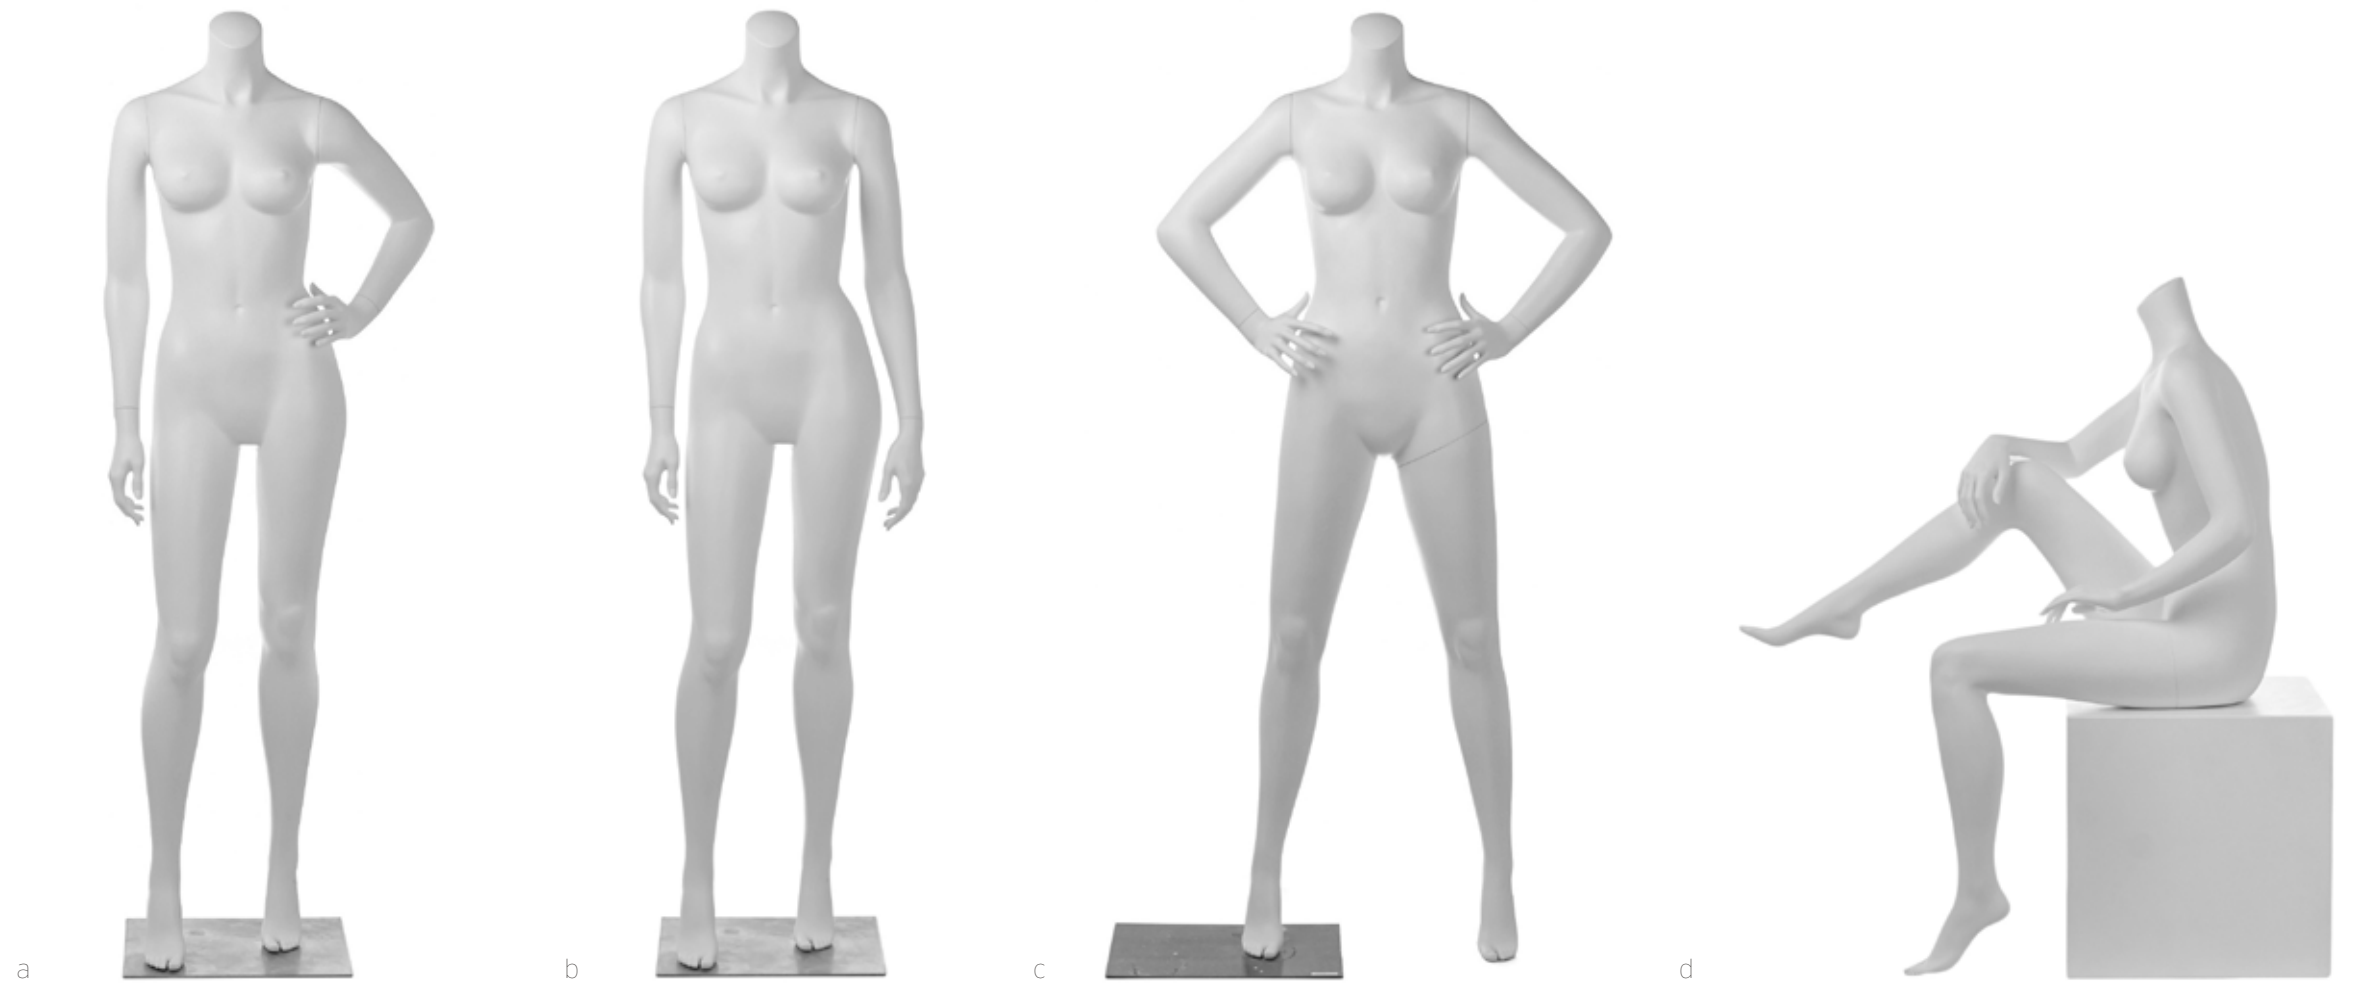

FASHION: COSMO

a/CECILIA
500-2084

b/CHANEL
500-2077

c/CELINE
500-2076

d/CELESTE
512-2086

height 64.5"
bust 34.75"
waist 25.5"
hips 33.5"
inseam 30"
heel 3.75"
footprint depth 38"
distance between
bottom of left
and right feet 30"