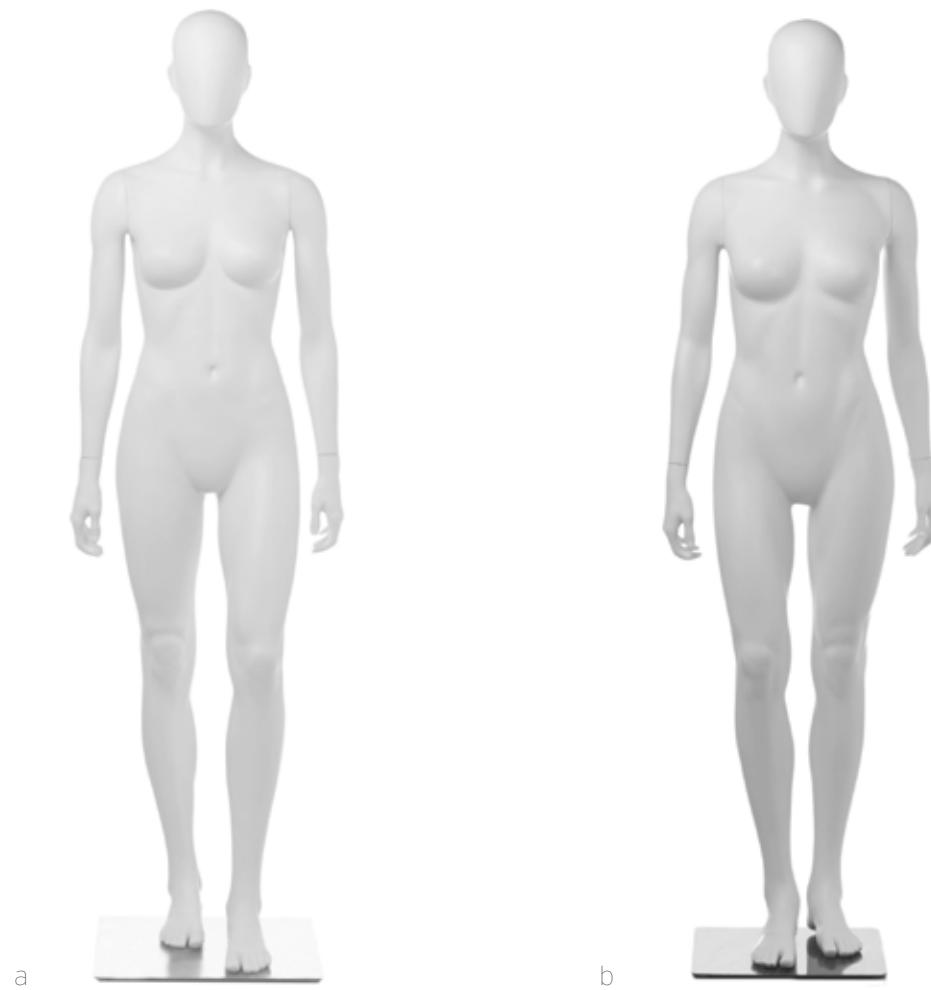

ATHLETIC: **SUMMIT**

a/LEILA
500-2154

height 68"
bust 34"
waist 26"
hips 36.75"
depth 14"
width 19.5"
inseam 32.5"

b/LUNA
egghead w/ ears 500-2153
egghead w/o ears 500-3848

height 68"
bust 34"
waist 26"
hips 36.75"
depth 12"
width 19.5"
inseam 32.5"

NOTES: pose b available with or without ears