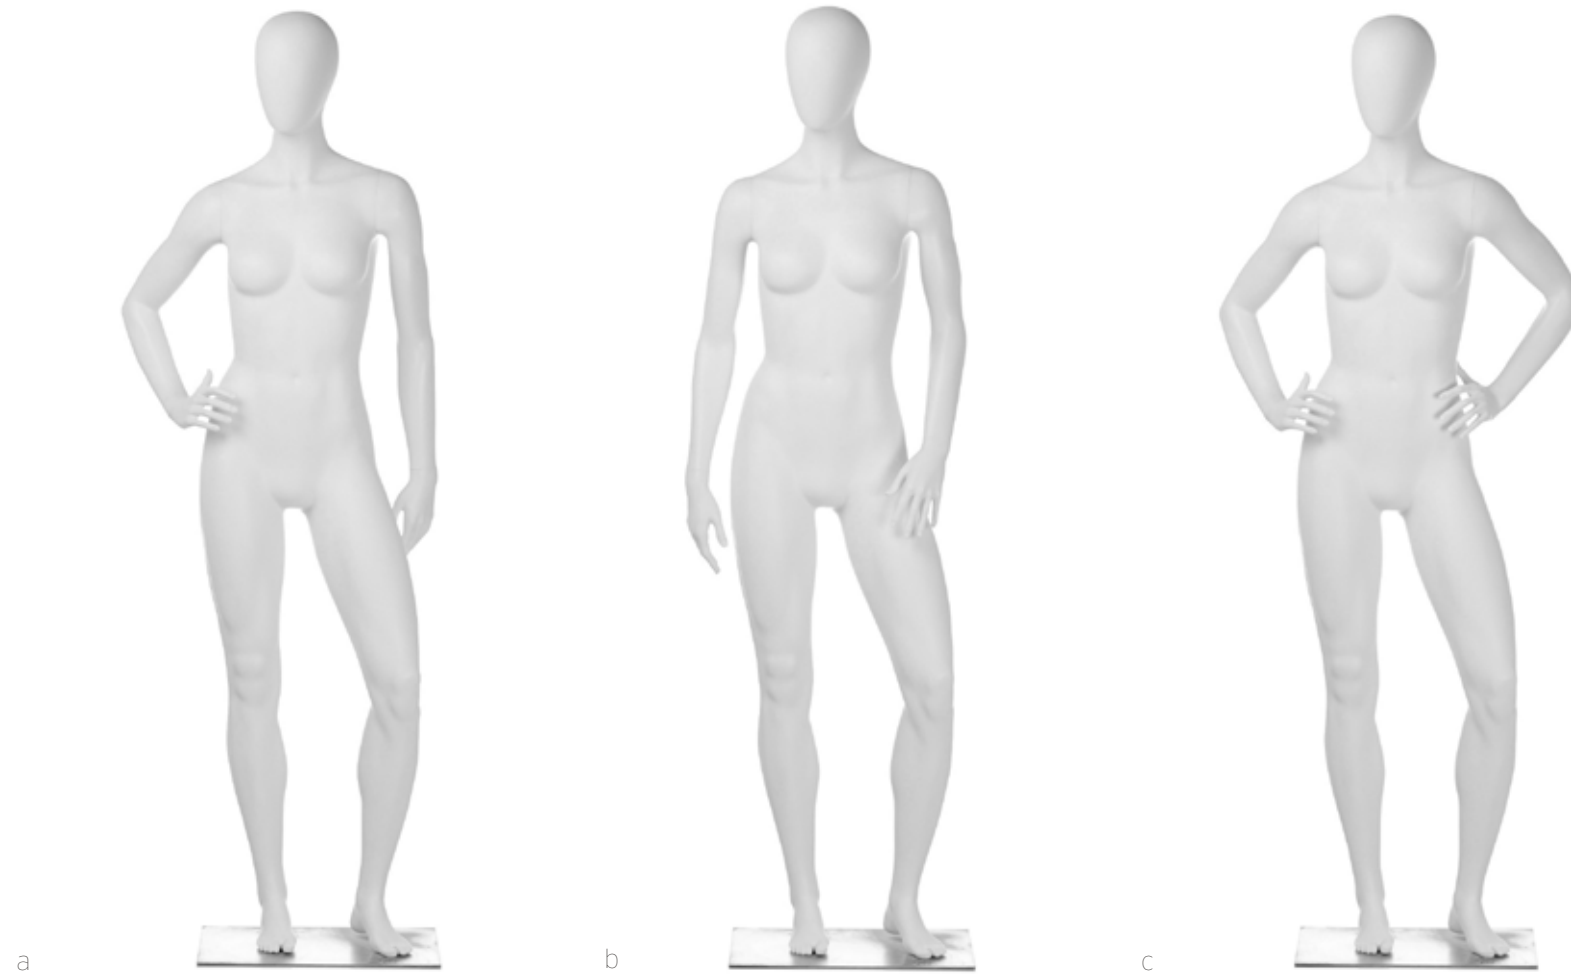

OLYMPUS: LIFESTYLE

a/LIFESTYLE TRAIN A
egg head 500-2660
headless 500-2683

b/LIFESTYLE TRAIN B
egg head 500-2661
headless 500-3206

c/LIFESTYLE TRAIN C
egg head 500-2662
headless 500-2684

height 69.5"
bust 34.5"
waist 26"
hips 36"
inseam 30"
shoe 8

NOTES: all poses share a torso. arms are interchangeable for all poses.