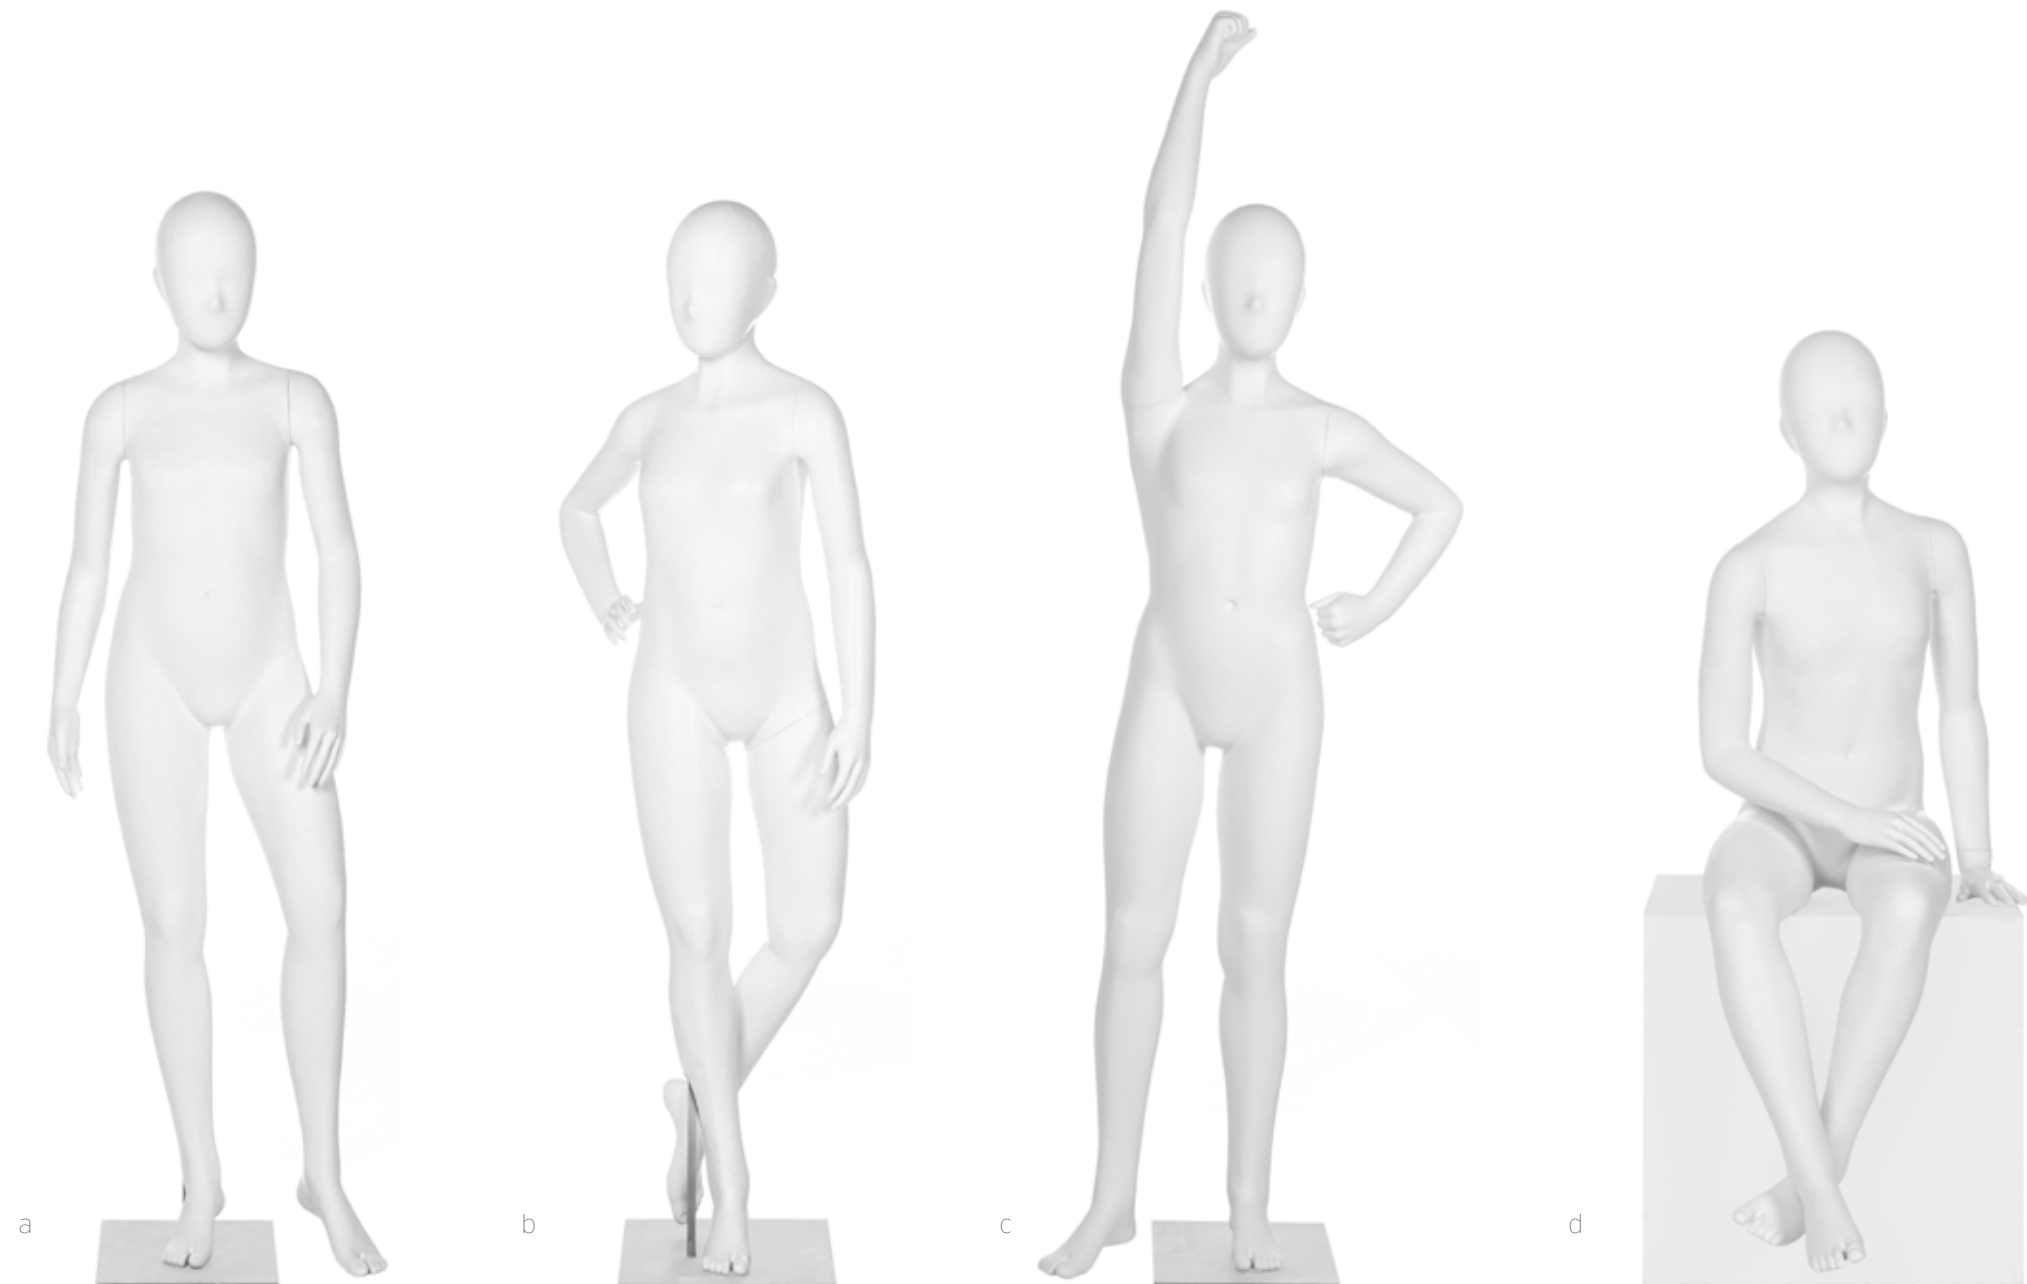

KIDS: SPRING

a/ADELINE, SZ 10
300-3634

height 59.75"
chest 28.5"
waist 24.5"
hips 31"
inseam 25"
shoe 7

b/CHLOE, SZ 10
300-3635

height 60"
chest 28.5"
waist 25"
hips 30.25"
inseam 25"
shoe 7

c/AVA, SZ 10
300-3639

height 58.5"
chest 28.75"
waist 25"
hips 29"
inseam 26"
shoe 7

d/MARINN, SZ 10
312-3636

height 49.25"
chest 28.5"
waist 24.75"
inseam 23"
shoe 7

NOTES:
• pose d fits on 18" h x 16" w x 14" d cube
• cube for visual display only