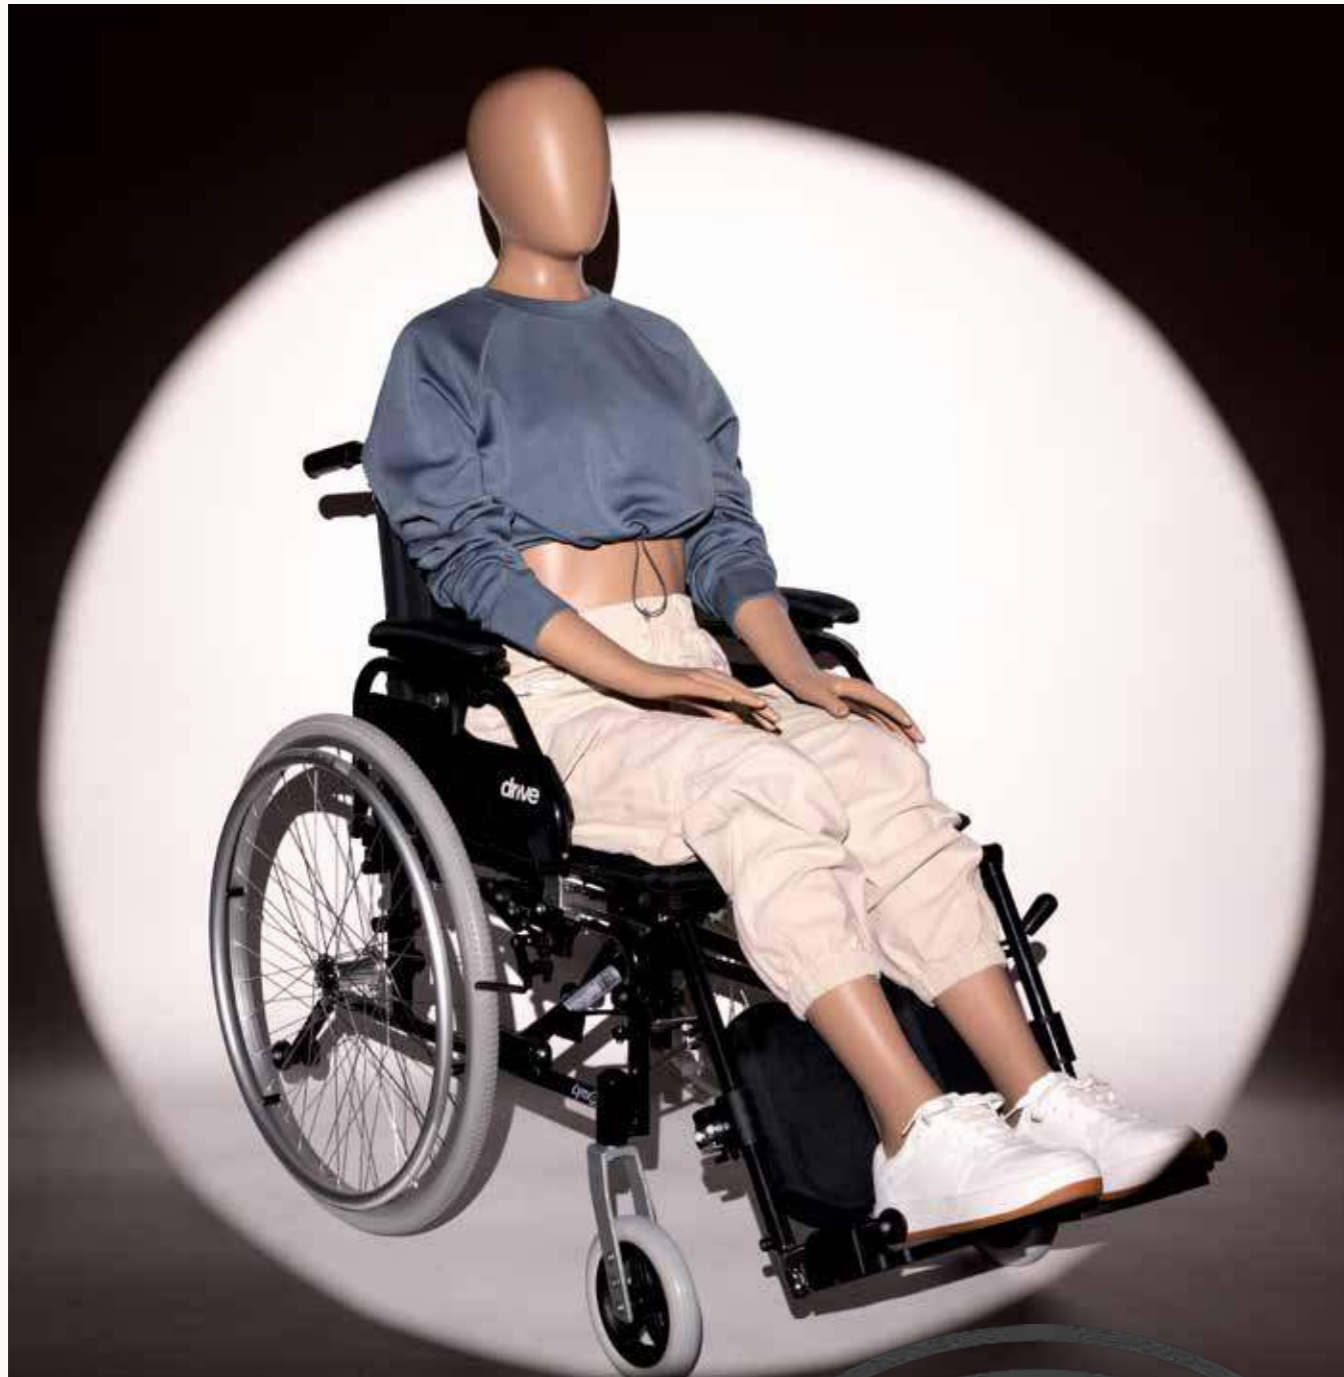

PARA

AN INCLUSIVE ADAPTIVE COLLECTION

FUSION

VOL. 1

PARA

AN INCLUSIVE ADAPTIVE COLLECTION

Another first-of-its-kind collection by Fusion, Para was designed and created for retail representation of the physically disabled community through lifestyle and sports.

Para furthers our mission to include everyone in retail, no matter their ability.

PARA

PARA

MOBILITY AIDS

Options include residual limbs, running blades, leg prosthesis, and wheelchairs.

ADAPTIVE FASHION

Showcase adaptive clothing the way it's meant to be shown.

PARA

PARA

PARA

YOUTH TRANSTIBIAL
10-12 Y/O; 300-3924

height 59.5"
chest 25"
waist 30.5"
hips 29"
shoulder width 24.5"
shoe 4

*Running blade included.

YOUTH WHEELCHAIR
10-12 Y/O; 312-3926

height 48"
chest 29"
waist 26.5"
hips 28"
shoe 4

*Wheelchair not included. Mannequin is designed to accommodate 16" wide adult wheelchair.

THANK YOU

WWW.FUSIONSPECIALTIES.COM